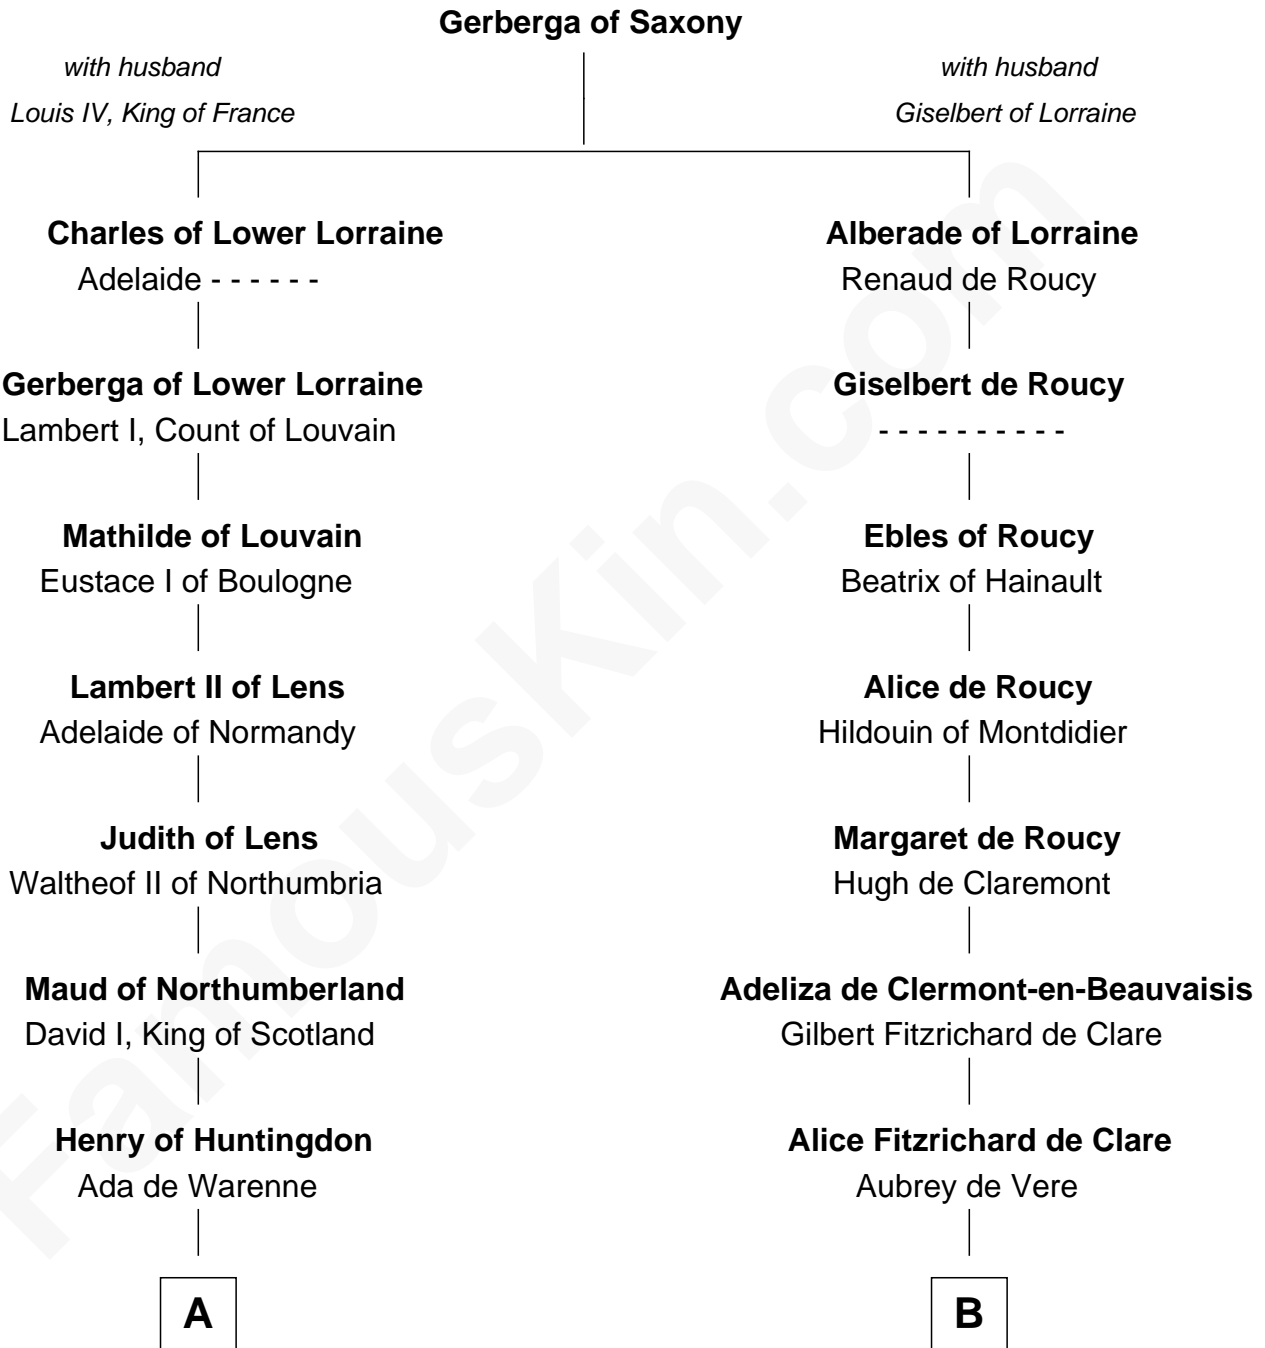

# FamousKin.com Relationship Chart of

**Henry de Bohun**

*Magna Carta Surety*

8th cousin 1 time removed of

**John Fitz Robert**

*Magna Carta Surety*

**A**

**Margaret of Scotland**  
Humphrey IV de Bohun

**Henry de Bohun**  
*Magna Carta Surety*

**B**

**Alice de Vere**  
Sir Roger FitzRichard

**Robert FitzRoger**  
Margaret de Chesney

**John Fitz Robert**  
*Magna Carta Surety*

FamousKin.com