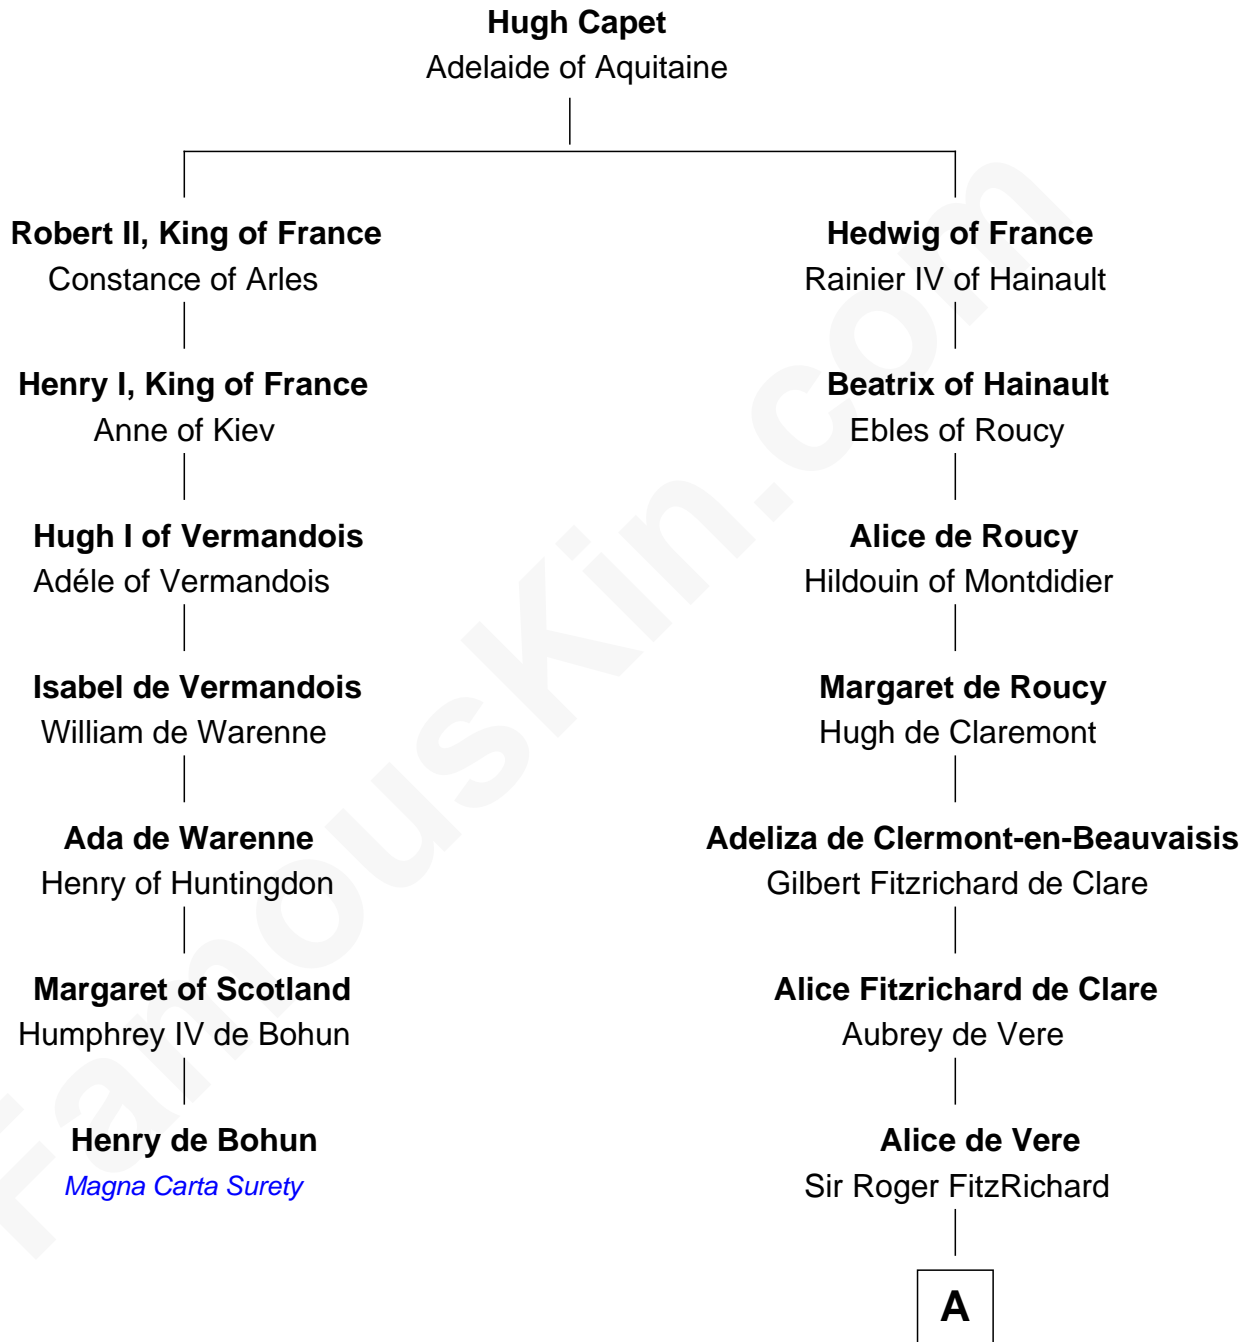

# FamousKin.com Relationship Chart of

**Henry de Bohun**  
*Magna Carta Surety*

6th cousin 2 times removed of

**John Fitz Robert**  
*Magna Carta Surety*

**A**

**Robert FitzRoger**  
Margaret de Chesney

**John Fitz Robert**  
*Magna Carta Surety*

FamousKin.com