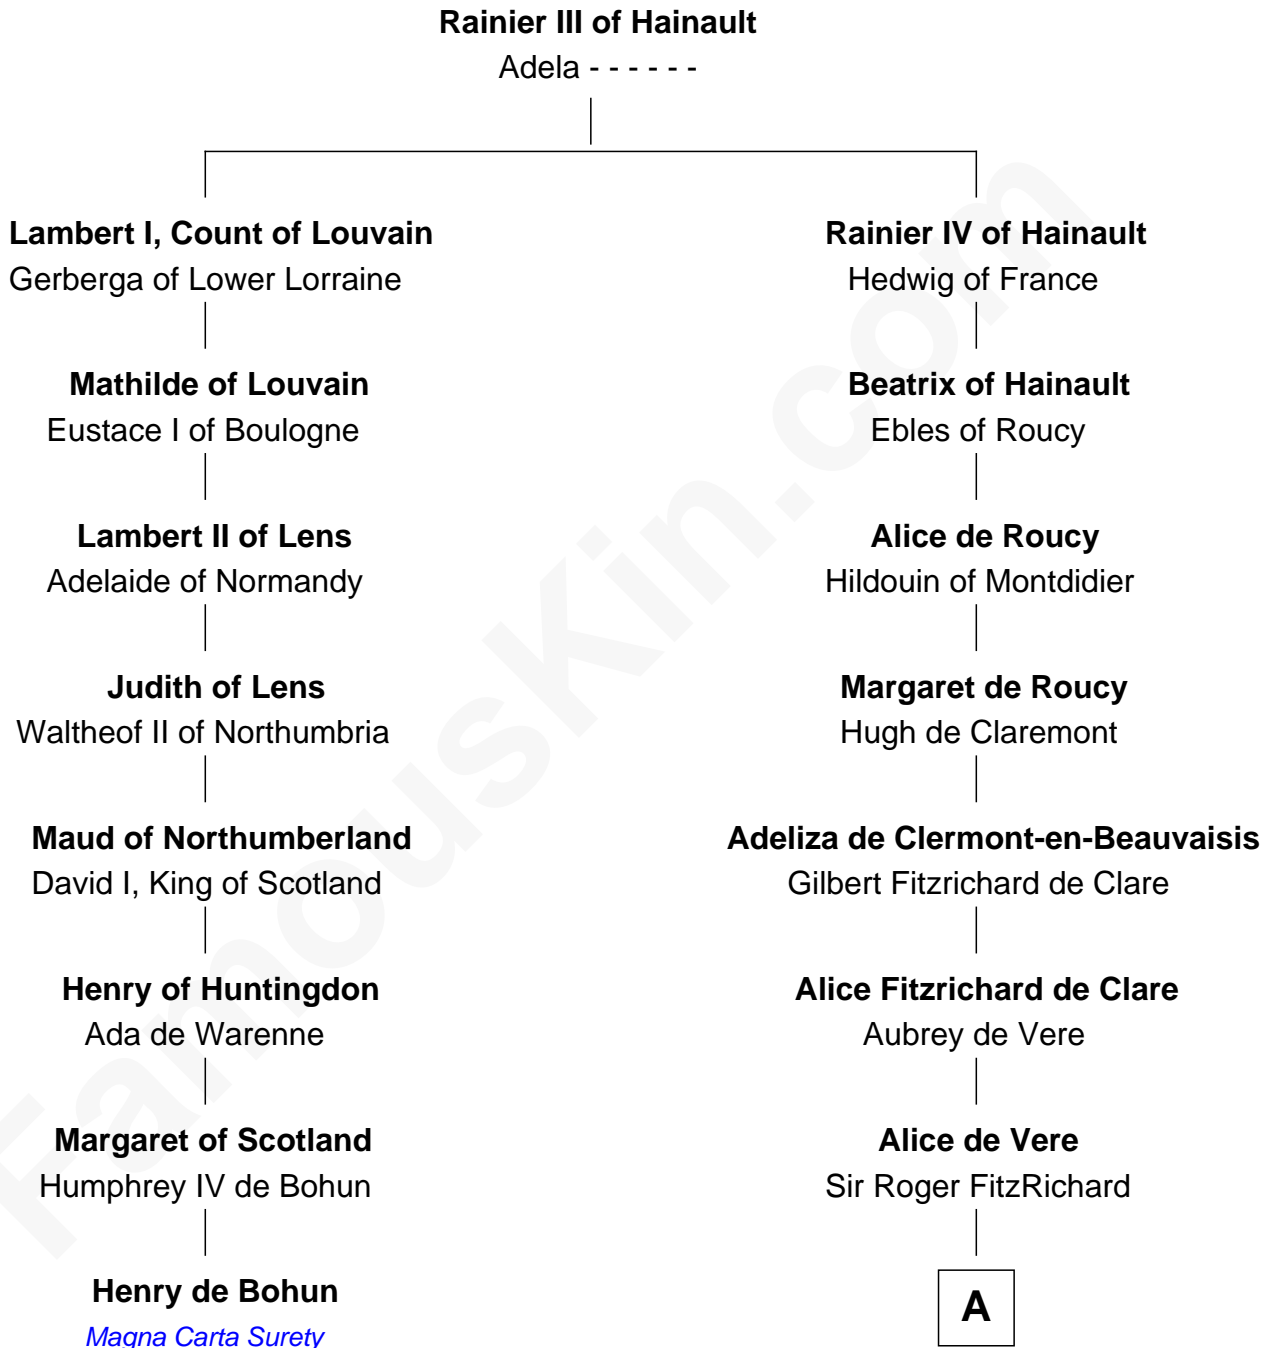

FamousKin.com Relationship Chart of

Henry de Bohun
Magna Carta Surety

7th cousin 1 time removed of

John Fitz Robert
Magna Carta Surety

A

Robert FitzRoger
Margaret de Chesney

John Fitz Robert
Magna Carta Surety

FamousKin.com