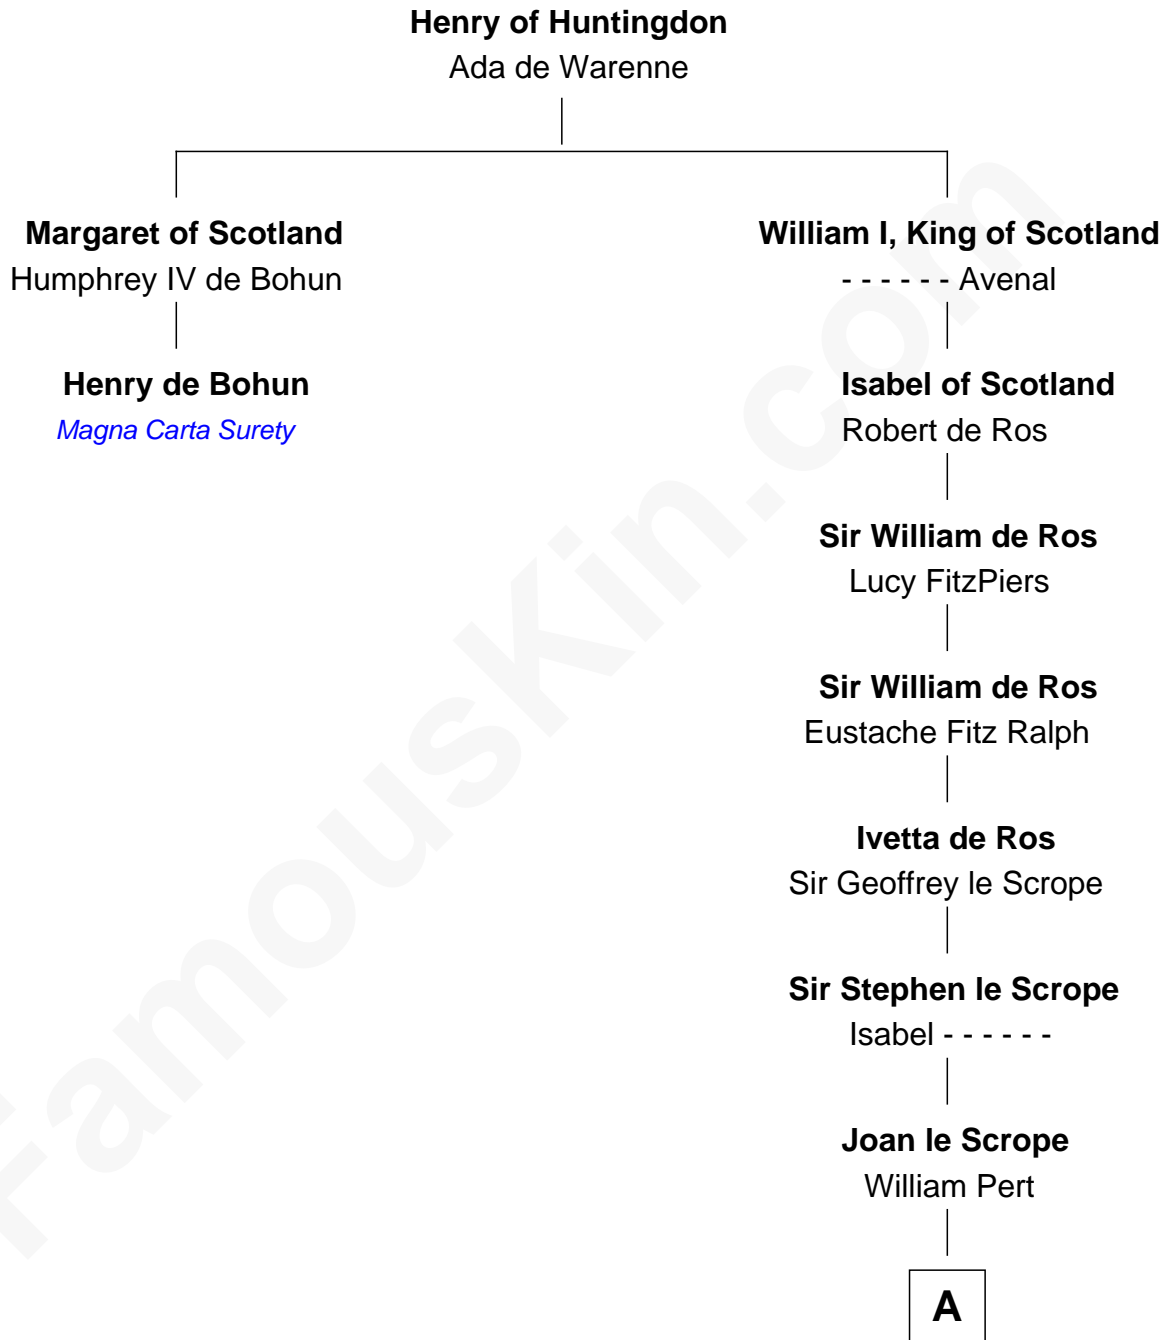

FamousKin.com Relationship Chart of

Henry de Bohun

Magna Carta Surety

1st cousin 20 times removed of

Ichabod Goodwin

27th Governor of New Hampshire

A

Isabel Pert
Robert Conyers

—
Hannah Hill

Dominicus Goodwin

—
Samuel Goodwin

Anna Thompson Gerrish

—
Ichabod Goodwin

27th Governor of New Hampshire