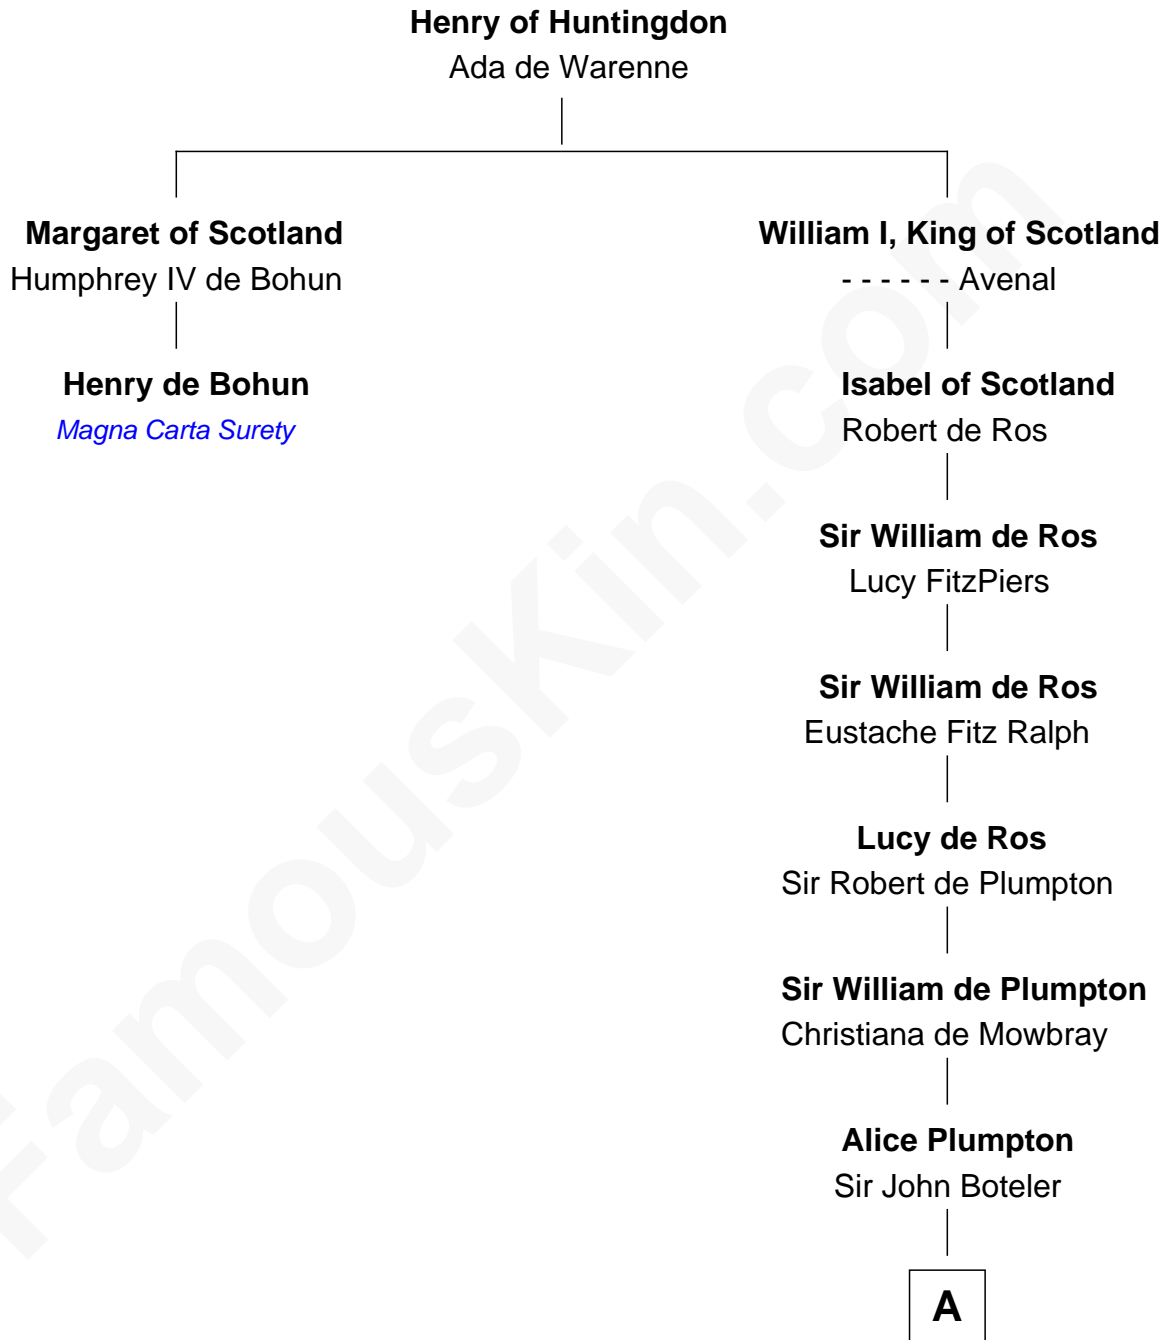

FamousKin.com

Relationship Chart of

Henry de Bohun
Magna Carta Surety

1st cousin 20 times removed of

Capt. William Lewis Herndon

Captain of the ill fated S.S. Central America

A

Sir William Boteler

Elizabeth Standish

Sir John Boteler

Isabel Harington

Elizabeth Boteler

Hamon Mascy

Margaret Mascy

John Holcroft

Margaret Holcroft