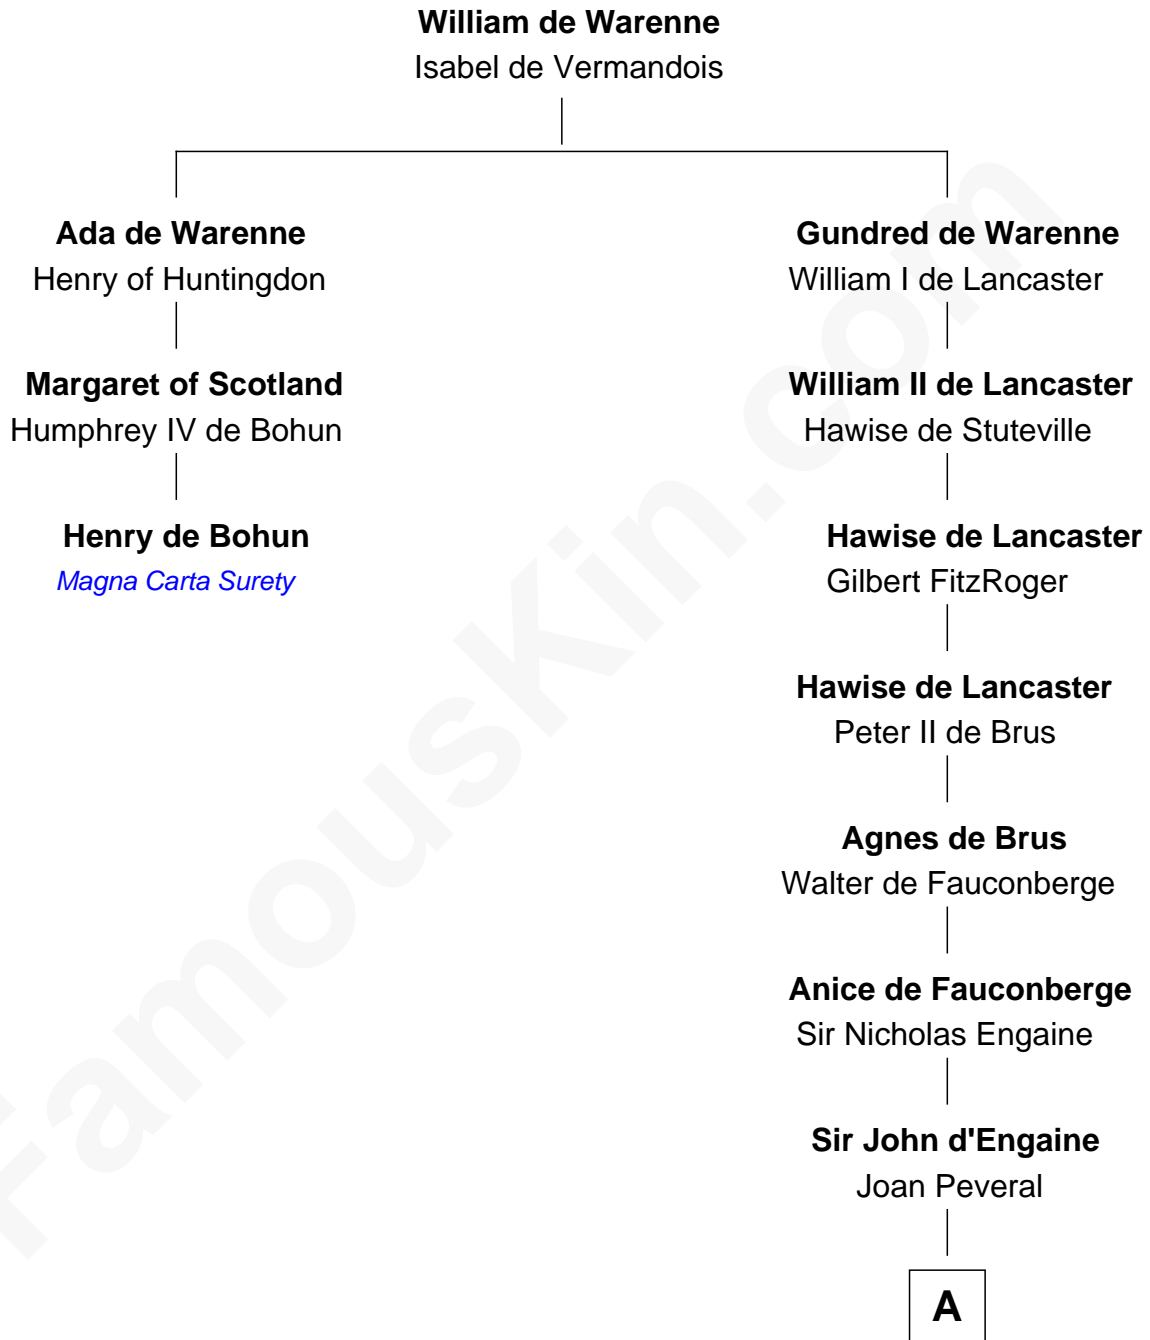

FamousKin.com Relationship Chart of

Henry de Bohun

Magna Carta Surety

2nd cousin 19 times removed of

Samuel Ward King

15th Governor of Rhode Island

A

Elizabeth d'Engaine
Sir Laurence de Pabenham

Katherine Pabenham
Sir Thomas Aylesbury

Eleanor Aylesbury
Sir Humphrey Stafford

Humphrey Stafford
Katherine Fray

Sir Humphrey Stafford
Margaret Fogge

Sir Humphrey Stafford
Margaret Tame

Ellen Stafford
Thomas Barlow

Stafford Barlow

Audrey Barlow
William Almy

Annis Almy
John Greene

B

B

Samuel Greene

Mary Gorton

Samuel Greene

Sarah Coggeshall

Mercy Green

John Walton

Welthian Walton

William Borden King

Samuel Ward King

15th Governor of Rhode Island

FamousKin.com