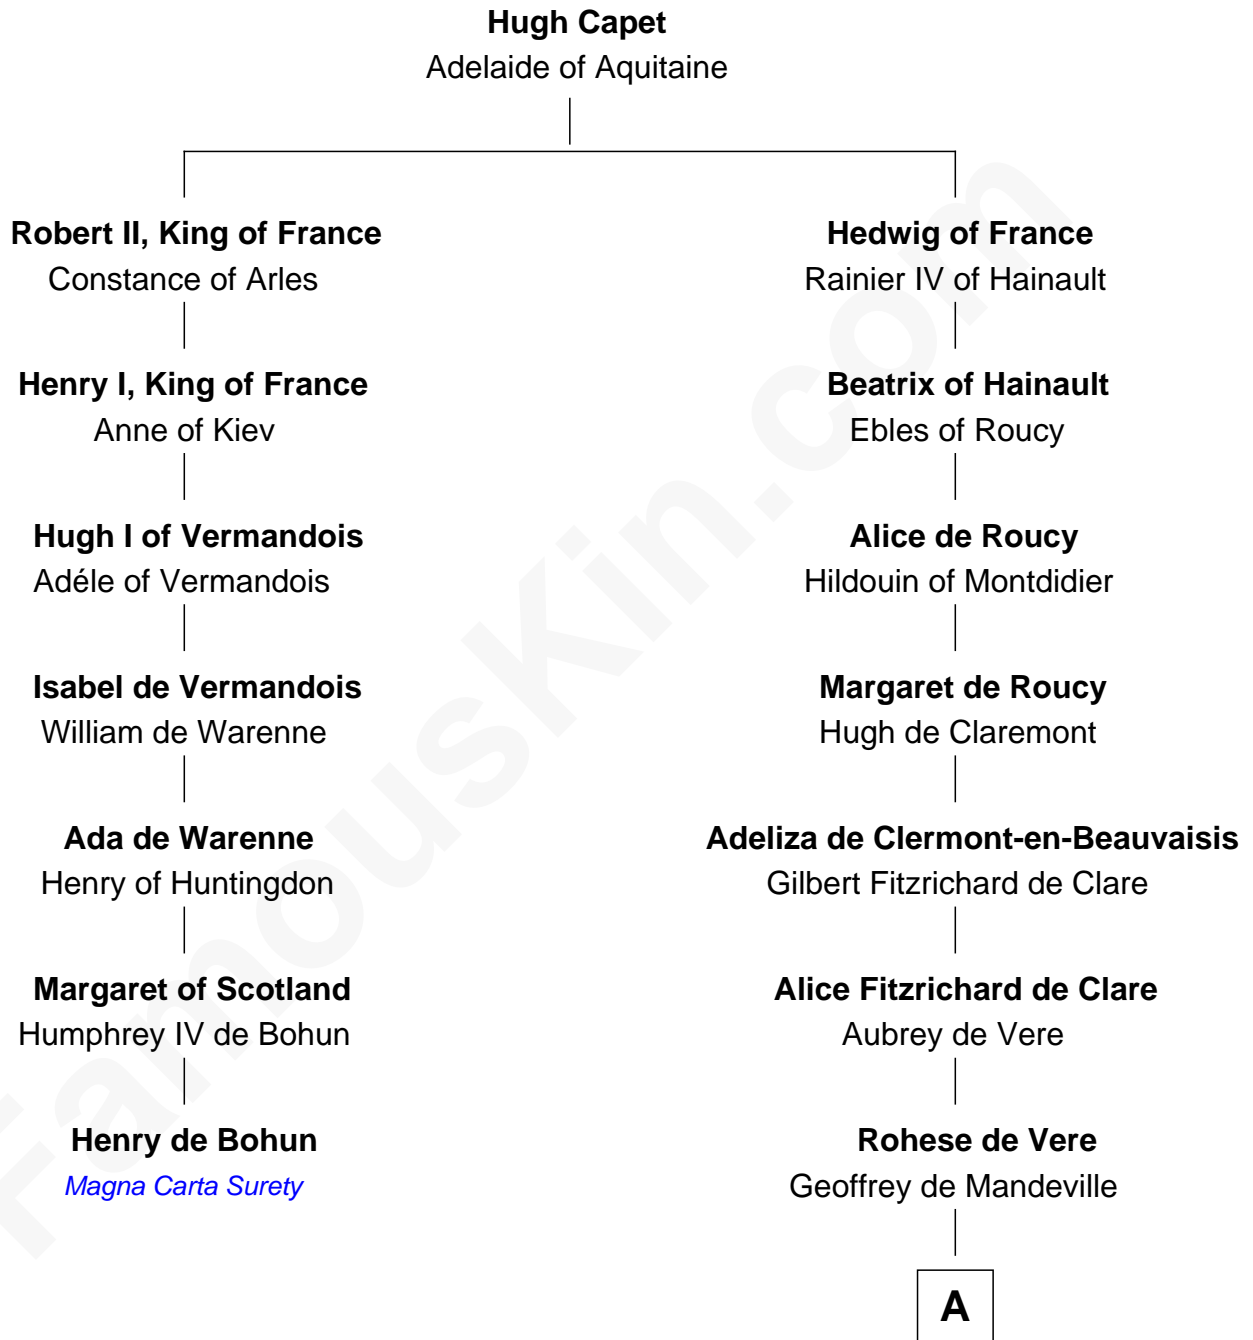

FamousKin.com Relationship Chart of

Henry de Bohun

Magna Carta Surety

6th cousin 3 times removed of

William de Lanvallay

Magna Carta Surety

A

—
Maud de Mandeville

Hugh de Boclande

—
Hawise de Boclande

William de Lanvallei

—
William de Lanvallay

Magna Carta Surety

FamousKin.com