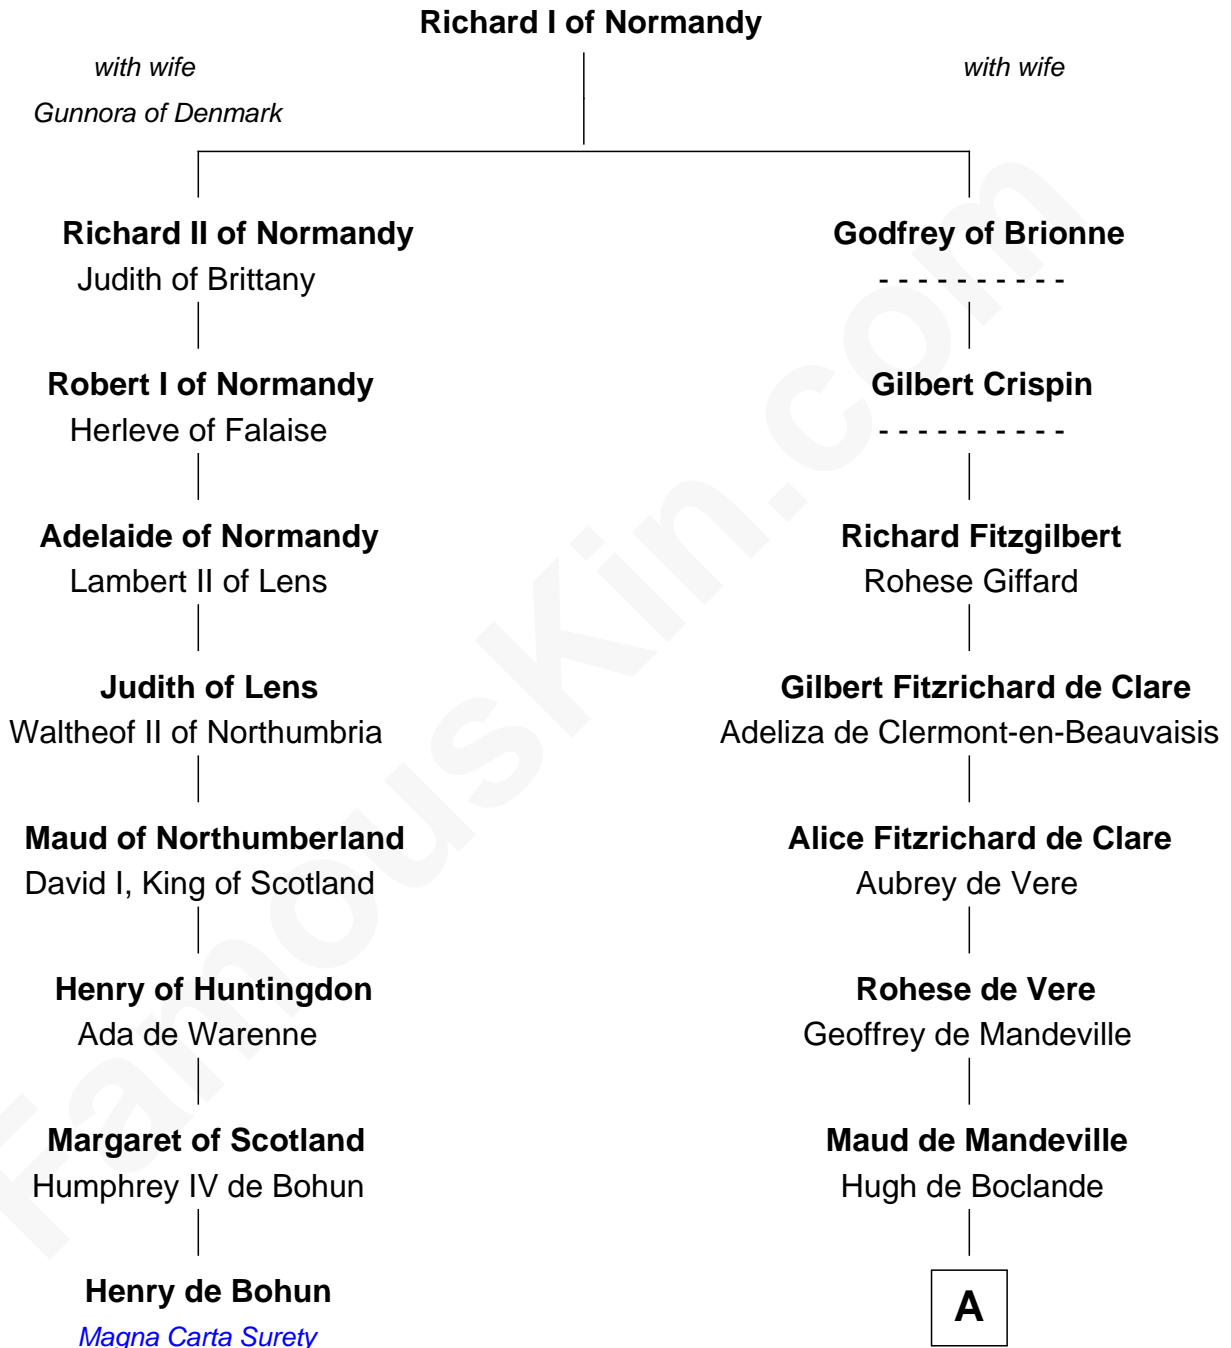

FamousKin.com Relationship Chart of

Henry de Bohun

Magna Carta Surety

7th cousin 1 time removed of

William de Lanvallay

Magna Carta Surety

A

—
Hawise de Boclande

William de Lanvallei

—
William de Lanvalley

Magna Carta Surety

FamousKin.com