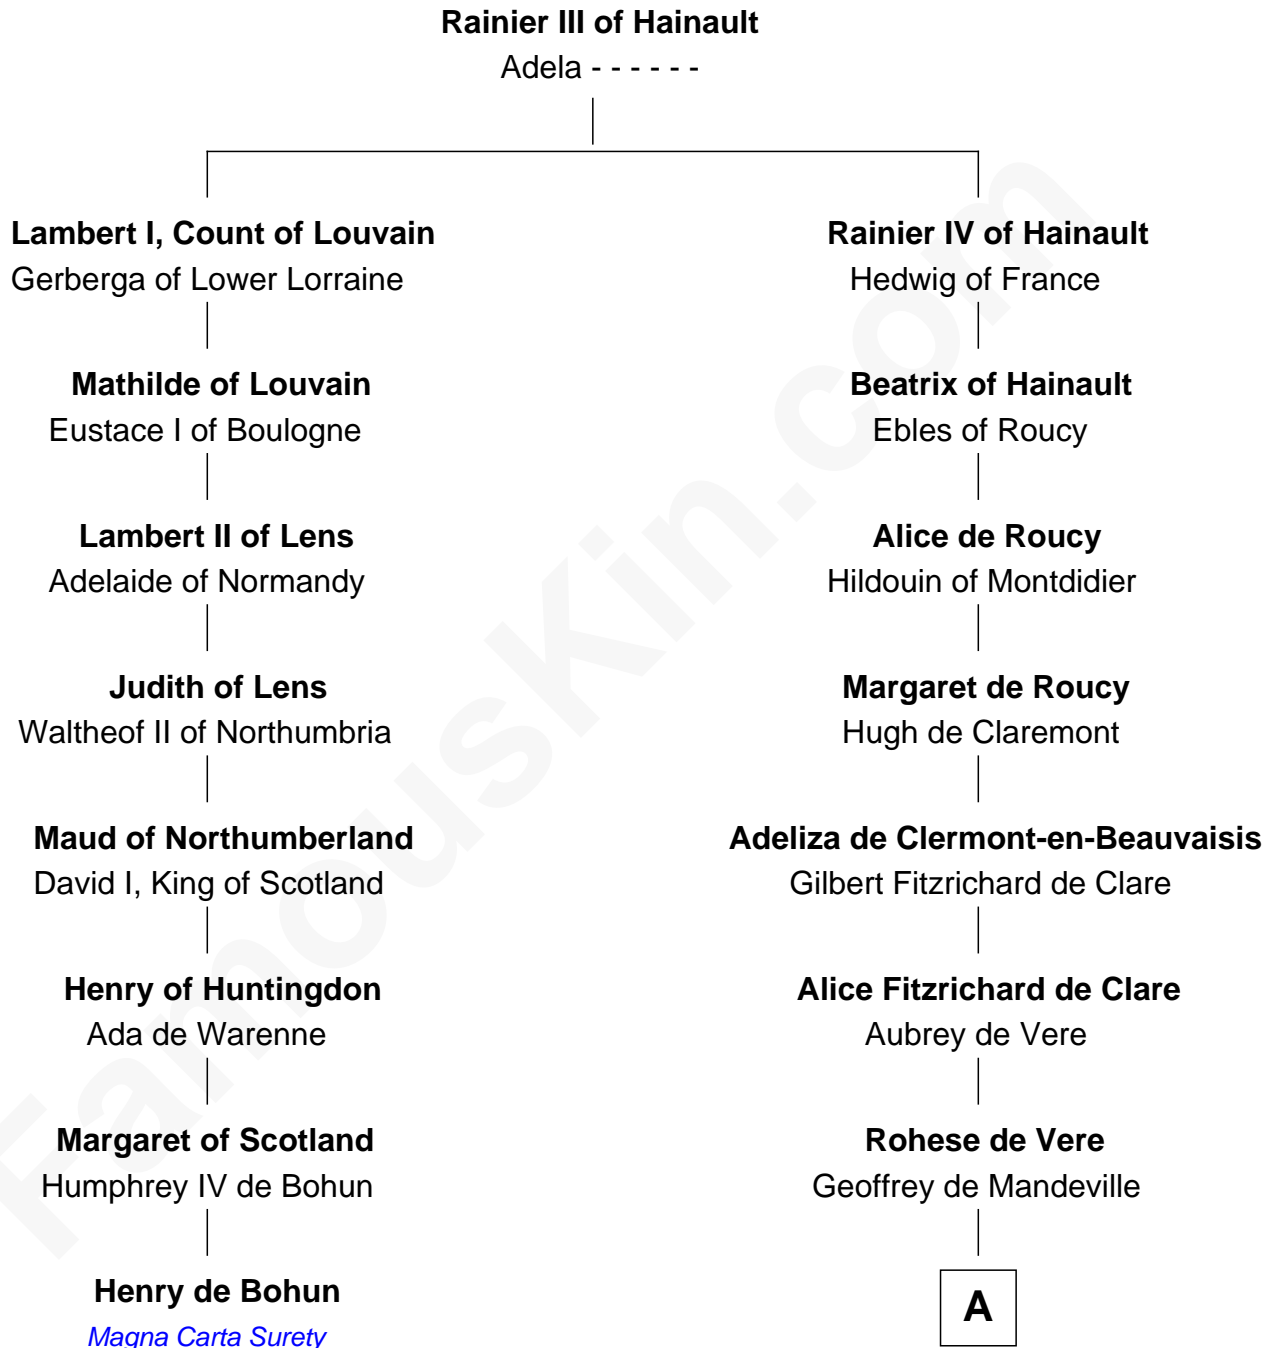

FamousKin.com Relationship Chart of

Henry de Bohun
Magna Carta Surety

7th cousin 2 times removed of

William de Lanvallay
Magna Carta Surety

A

—
Maud de Mandeville

Hugh de Boclande

—
Hawise de Boclande

William de Lanvallei

—
William de Lanvallay

Magna Carta Surety

FamousKin.com