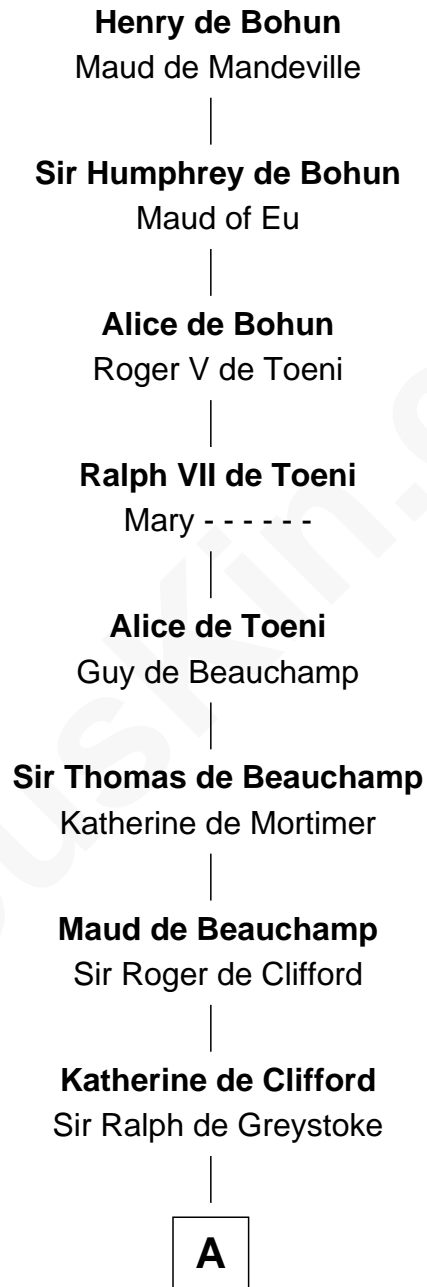

# FamousKin.com Relationship Chart of

**Henry de Bohun**

*Magna Carta Surety*

24th Great-grandfather of

**Bob Taft**

*67th Governor of Ohio*

**B**

**Edmund Rawson**

Elizabeth Hayward

**Abner Rawson**

Mary Allen

**Rhoda Rawson**

Aaron Taft

**Peter Rawson Taft**

Sylvia Howard

**Alphonso Taft**

Louisa Maria Torrey

**William Howard Taft**

Helen Louise Herron

**Robert Alphonso Taft**

Martha Wheaton Bowers

**Robert Alphonso Taft**

Blanca Duncan Noël

**Bob Taft**