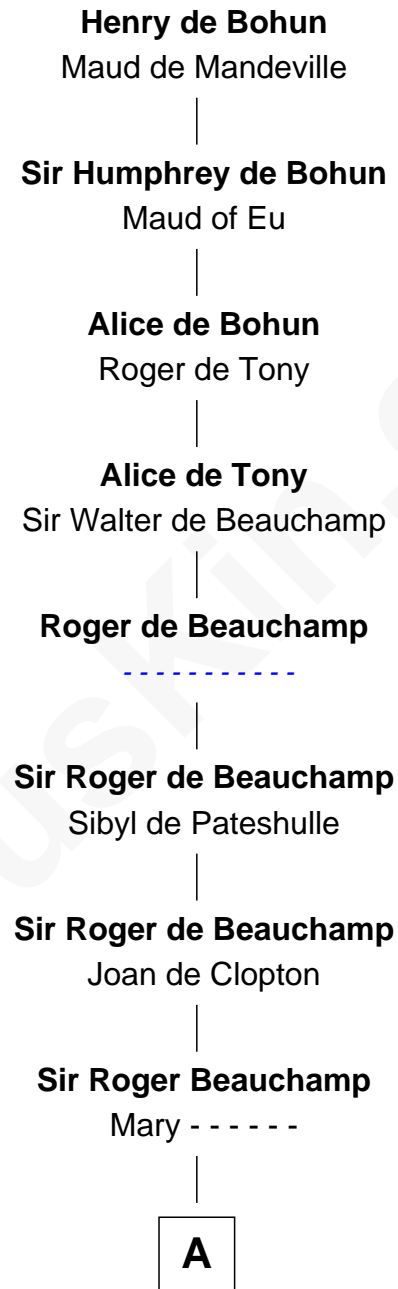

# FamousKin.com Relationship Chart of

**Henry de Bohun**

*Magna Carta Surety*

14th Great-grandfather of

**Robert Catesby**

*Leader of Gunpowder Plot*

**A**

—  
**Sir John Beauchamp**

Edith Stourton

—  
**Margaret Beauchamp**

Sir Oliver St. John

—  
**Elizabeth St. John**

William Zouche

—  
**Margaret Zouche**

William Catesby

—  
**George Catesby**

Elizabeth Empson

—  
**Sir Richard Catesby**

Dorothy Spencer

—  
**William Catesby**

Katherine Willington

—  
**Sir William Catesby**

Anne Throckmorton

—  
**Robert Catesby**

*Leader of Gunpowder Plot*