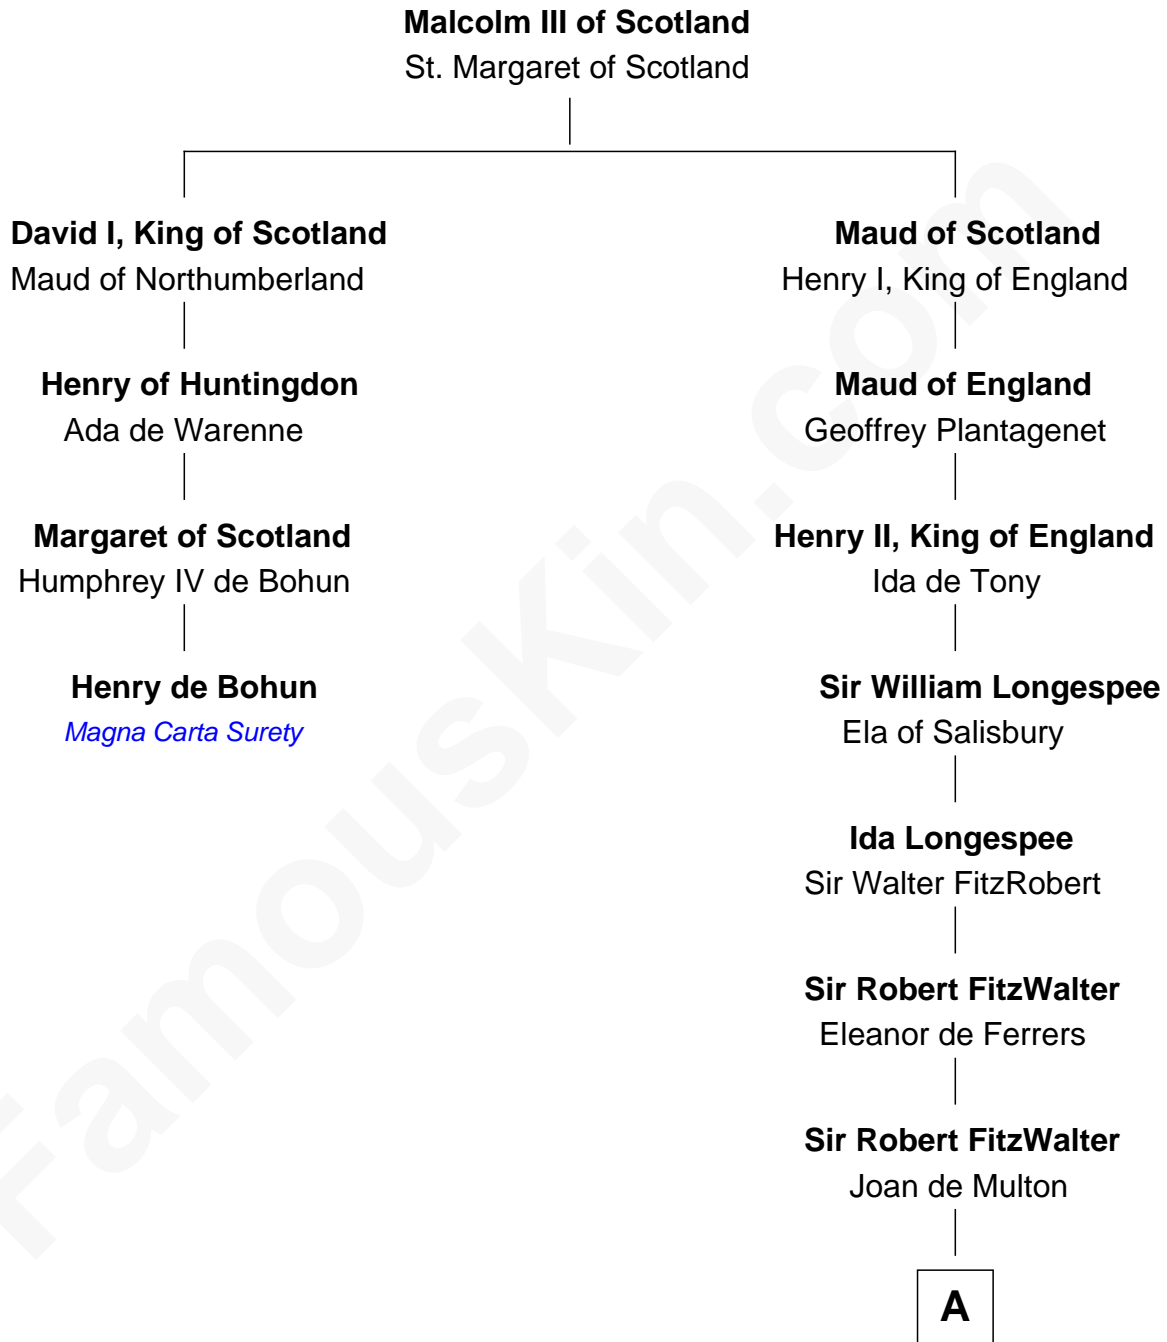

FamousKin.com Relationship Chart of

Henry de Bohun
Magna Carta Surety

3rd cousin 18 times removed of

Samuel Howard
Boston Tea Party Participant

A

Sir John FitzWalter

Eleanor de Percy

Alice FitzWalter

Aubrey de Vere

Sir Richard de Vere

Alice Sergeaux

Sir John de Vere

Elizabeth Howard

Joan de Vere

Sir William Norreys

Margaret Norreys