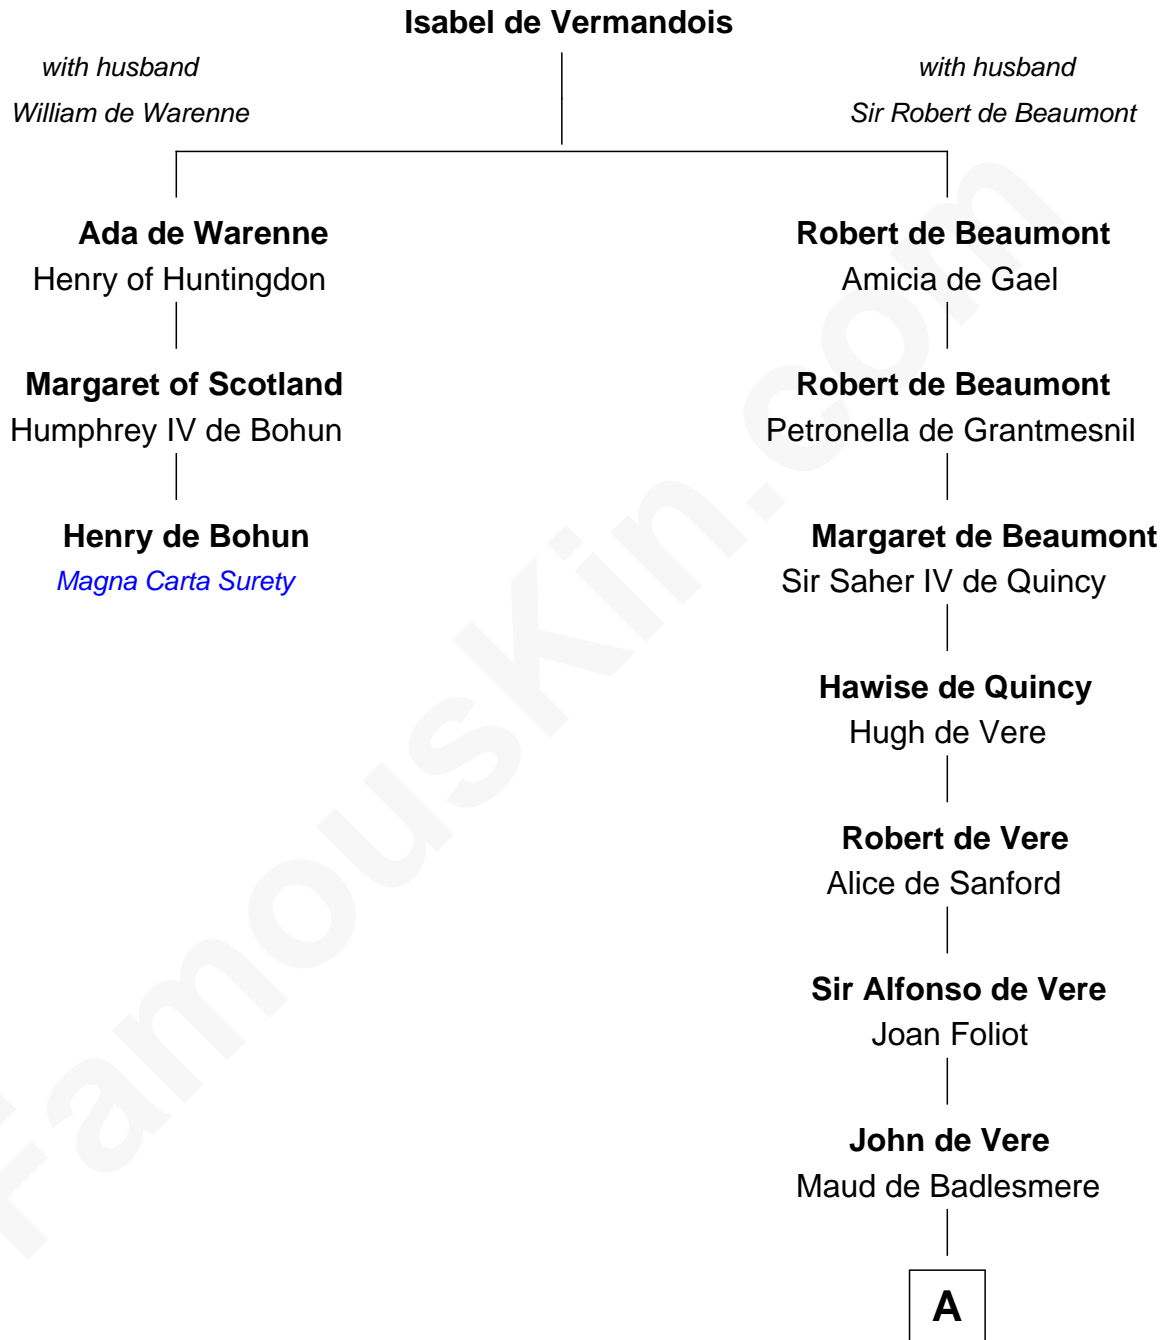

FamousKin.com Relationship Chart of

Henry de Bohun
Magna Carta Surety

2nd cousin 18 times removed of

Samuel Howard
Boston Tea Party Participant

A

Aubrey de Vere
Alice FitzWalter

Sir Richard de Vere
Alice Sergeaux

Sir John de Vere
Elizabeth Howard

Joan de Vere
Sir William Norreys

Margaret Norreys
Gilbert Bullock

Thomas Bullock
Alice Kingsmill

Richard Bullock
Alice Berrington

William Bullock

Elizabeth Bullock
Augustine Clement

Ebenezer Howard

—
Samuel Howard

Boston Tea Party Participant

FamousKin.com