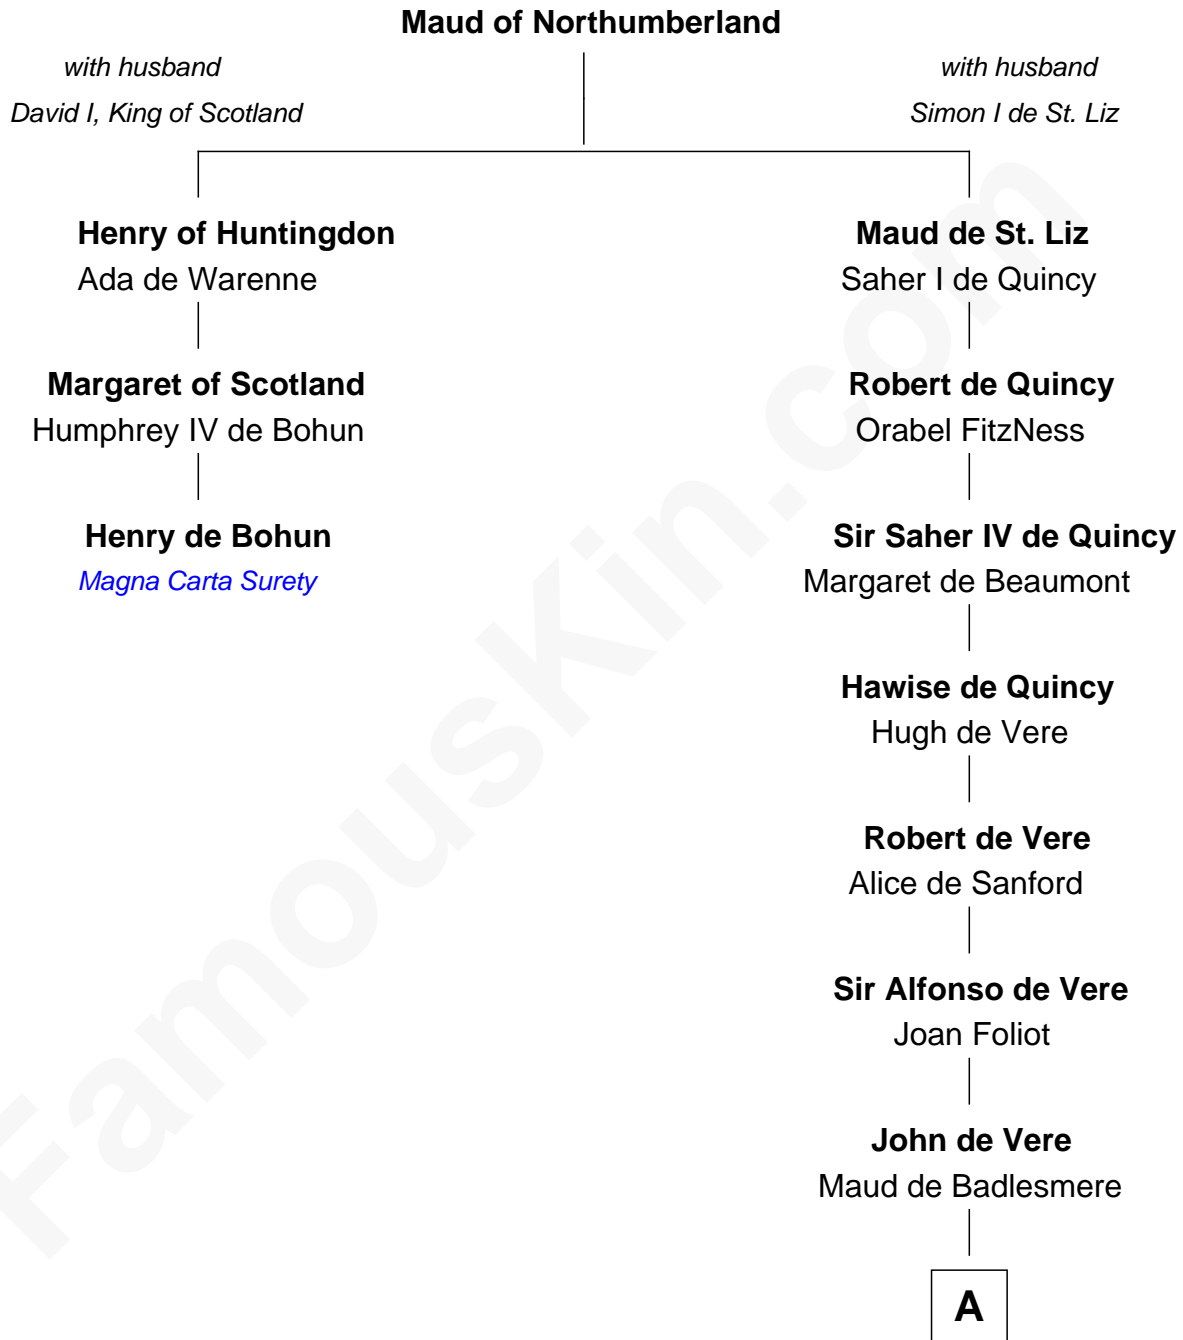

FamousKin.com Relationship Chart of

Henry de Bohun
Magna Carta Surety

2nd cousin 18 times removed of

Samuel Howard
Boston Tea Party Participant

A

Aubrey de Vere
Alice FitzWalter

Sir Richard de Vere
Alice Sergeaux