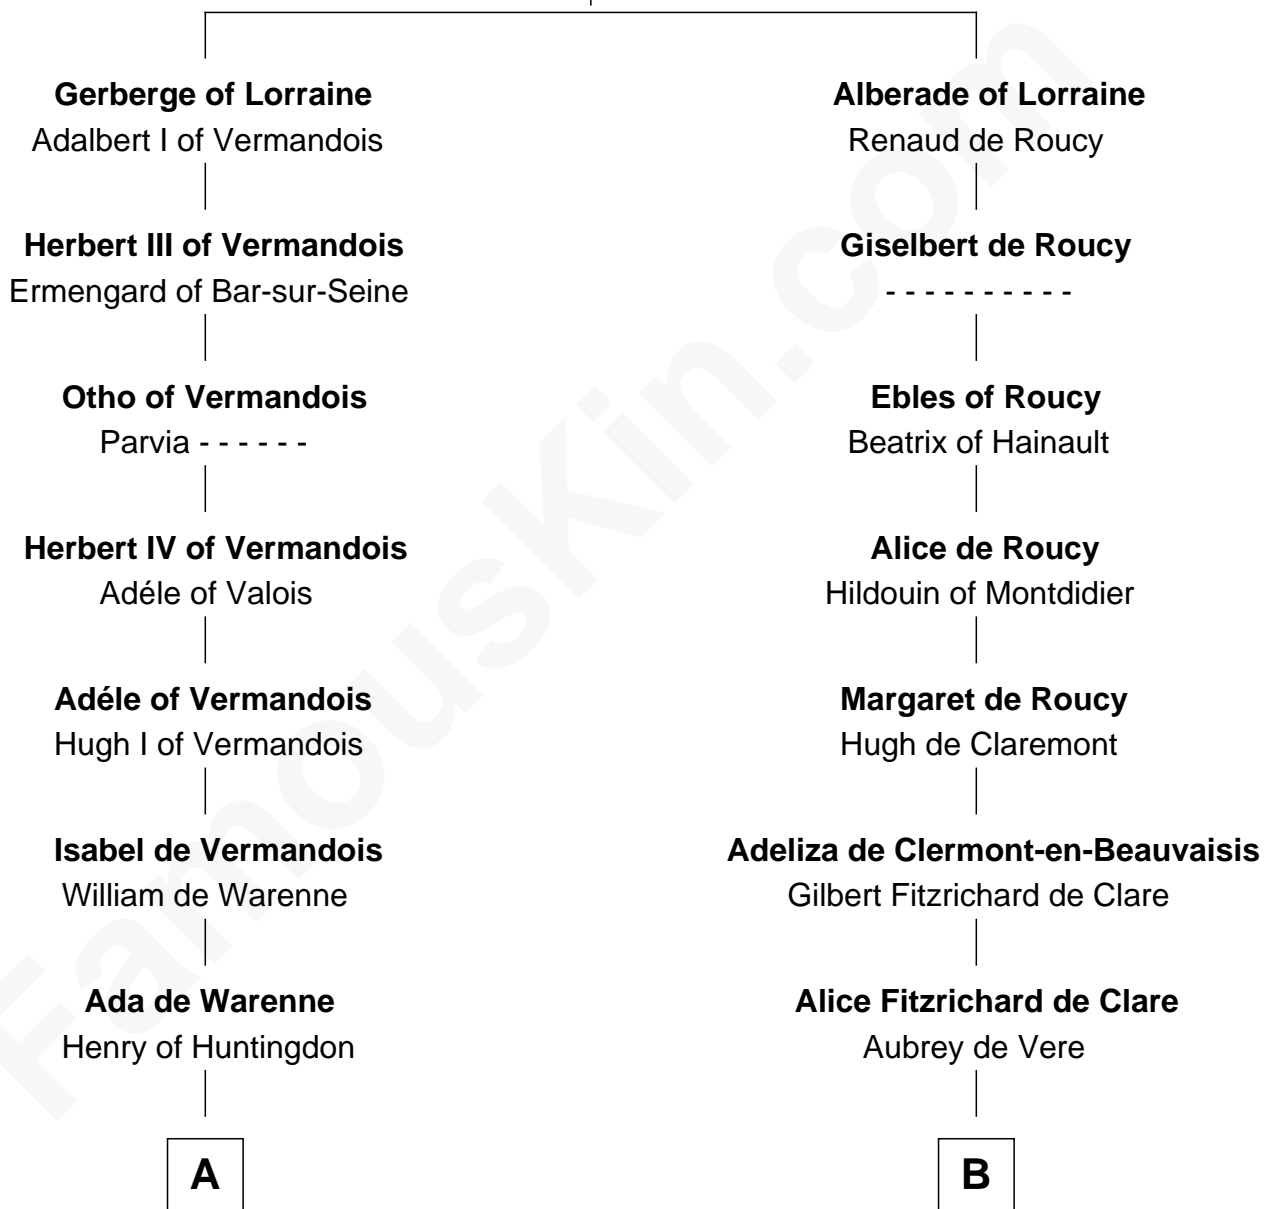

FamousKin.com Relationship Chart of

Henry de Bohun
Magna Carta Surety

8th cousin of

Robert de Vere
Magna Carta Surety

Giselbert of Lorraine
Gerberga of Saxony

A

Margaret of Scotland
Humphrey IV de Bohun

Henry de Bohun
Magna Carta Surety

B

Aubrey de Vere
Agnes de Essex

Robert de Vere
Magna Carta Surety

FamousKin.com