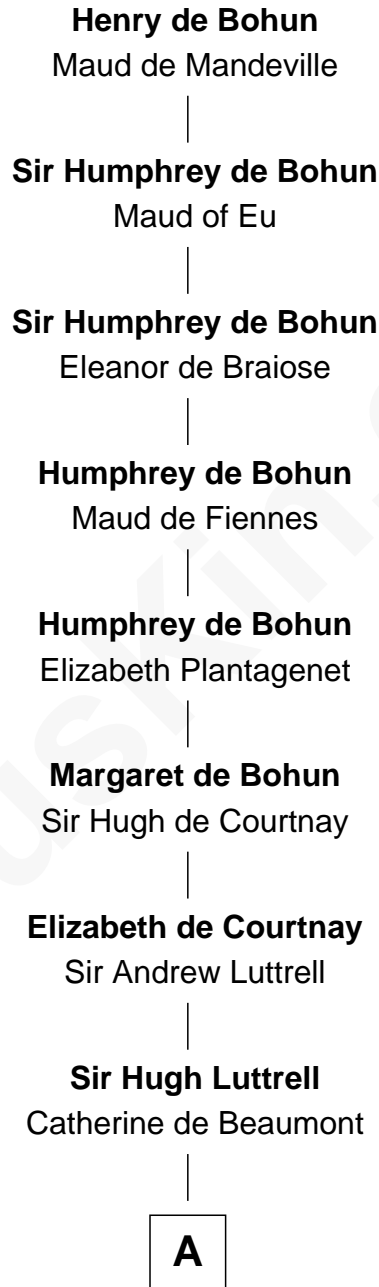

FamousKin.com Relationship Chart of

Henry de Bohun

Magna Carta Surety

21st Great-grandfather of

Eleanor Roosevelt

First Lady of President Franklin D. Roosevelt

A

Elizabeth Luttrell

John Stratton

Elizabeth Stratton

John Andrews

Elizabeth Andrews

Sir Thomas de Windsor

Sir Andrews de Windsor

Elizabeth Blount

Edith Windsor