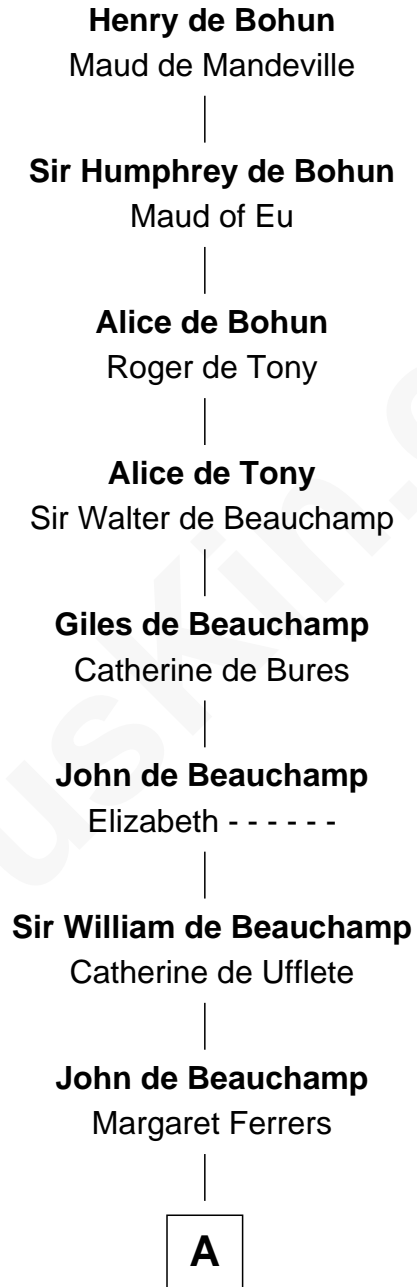

## Relationship Chart of

**Henry de Bohun**

*Magna Carta Surety*

23rd Great-grandfather of

**James Taylor**

*Singer-Songwriter*

**A**

**Sir Richard de Beauchamp**

Elizabeth Stafford

**Anne de Beauchamp**

Sir Richard Lygon

**Sir Richard Lygon**

Margaret Greville

**Henry Lygon**

Elizabeth Berkeley

**Elizabeth Lygon**

Edward Bassett

**Jane Bassett**

John Deighton

**Frances Deighton**

Richard Williams

**Joseph Williams**

Elizabeth Watson

**Benjamin Williams**

Alexander Taylor

**Dr. Isaac Montrose Taylor**

Gertrude Arline Woodard

**James Taylor**

*Singer-Songwriter*