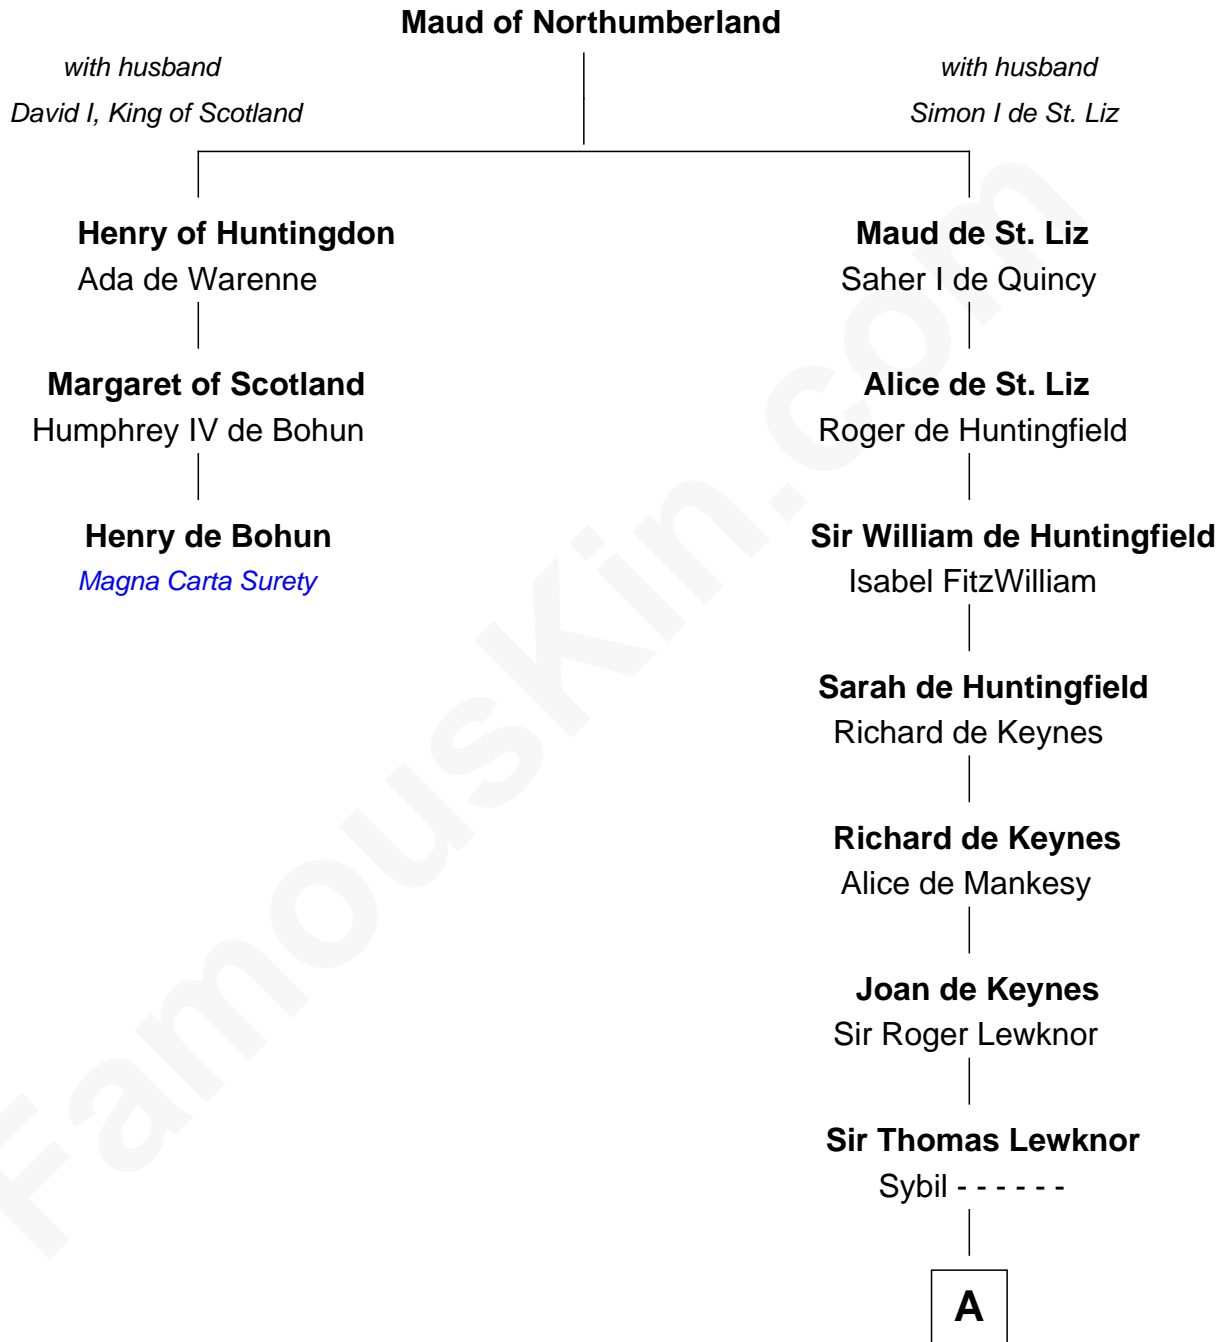

FamousKin.com Relationship Chart of

Henry de Bohun

Magna Carta Surety

2nd cousin 16 times removed of

William Stoughton

Chief Judge and Prosecutor, Salem Witch Trials 1692

A

Sir Roger Lewknor

Katherine Bardolf

Probable

Beatrix Lewknor

Ralph Roper

Probable

Edmond Roper

Agnes Roper

Walter Colepepper

Sir John Colepepper

Agnes Gainsford

Isabel Colepepper

Walter Roberts

Probable

Joan Roberts

Richard Exhurst

Mary Exhurst