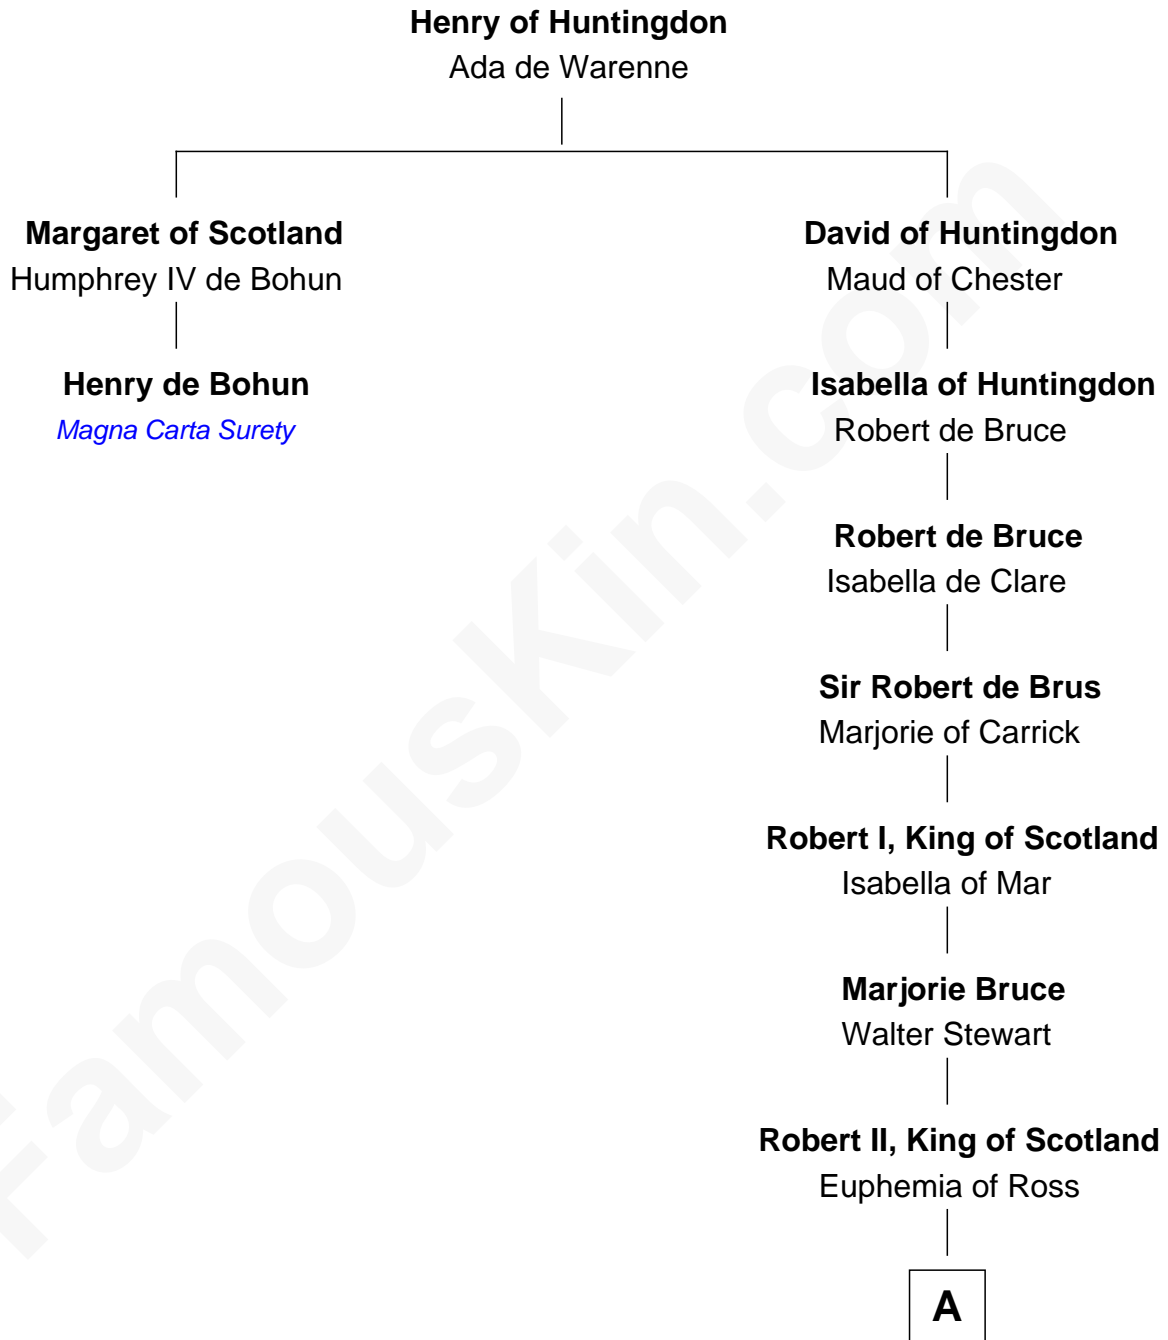

## Relationship Chart of

**Henry de Bohun**

*Magna Carta Surety*

1st cousin 17 times removed of

**Philip Livingston**

*Signer of the Declaration of Independence*

**A**

**Elizabeth Stewart**

Sir David Lindsay

**Elizabeth Lindsay**

Sir Robert Erskine

**Christian Erskine**

Patrick Graham

**Elizabeth Graham**

William Livingston

**William Livingston**