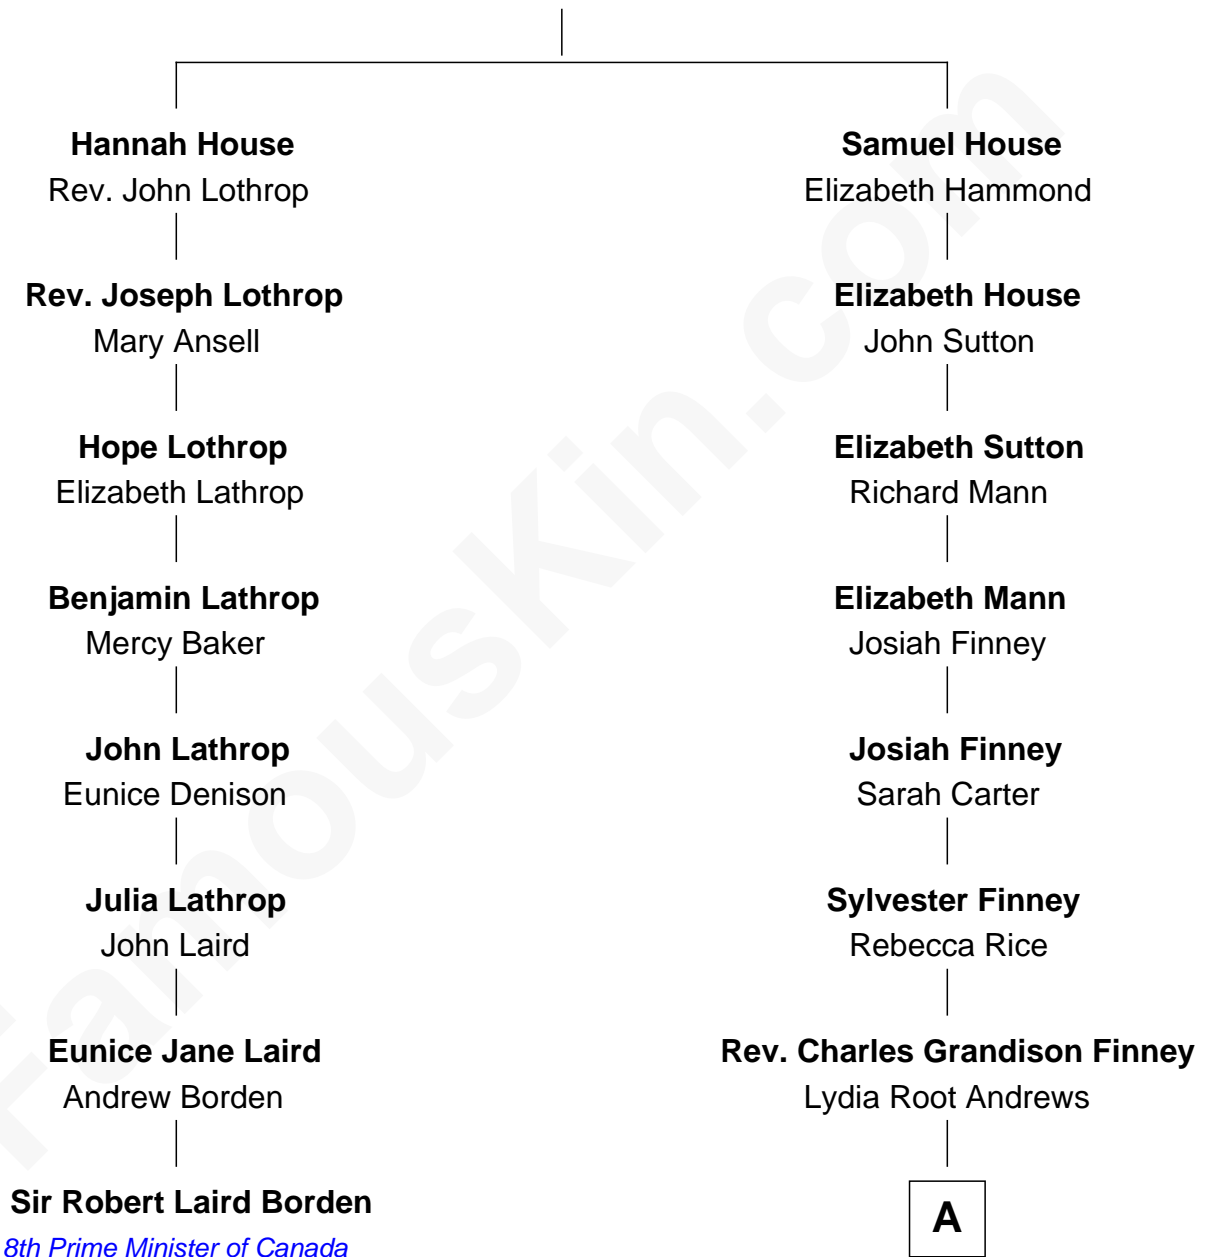

## Relationship Chart of

**Sir Robert Laird Borden**

*8th Prime Minister of Canada*

7th cousin 1 time removed of

**Kenyon Cox**

*Painter and Illustrator*

**Rev. John House**

Alice - - - - -

**A**

**Helen Clarissa Finney**  
Gen. Jacob Dolson Cox

**Kenyon Cox**  
*Painter and Illustrator*

FamousKin.com