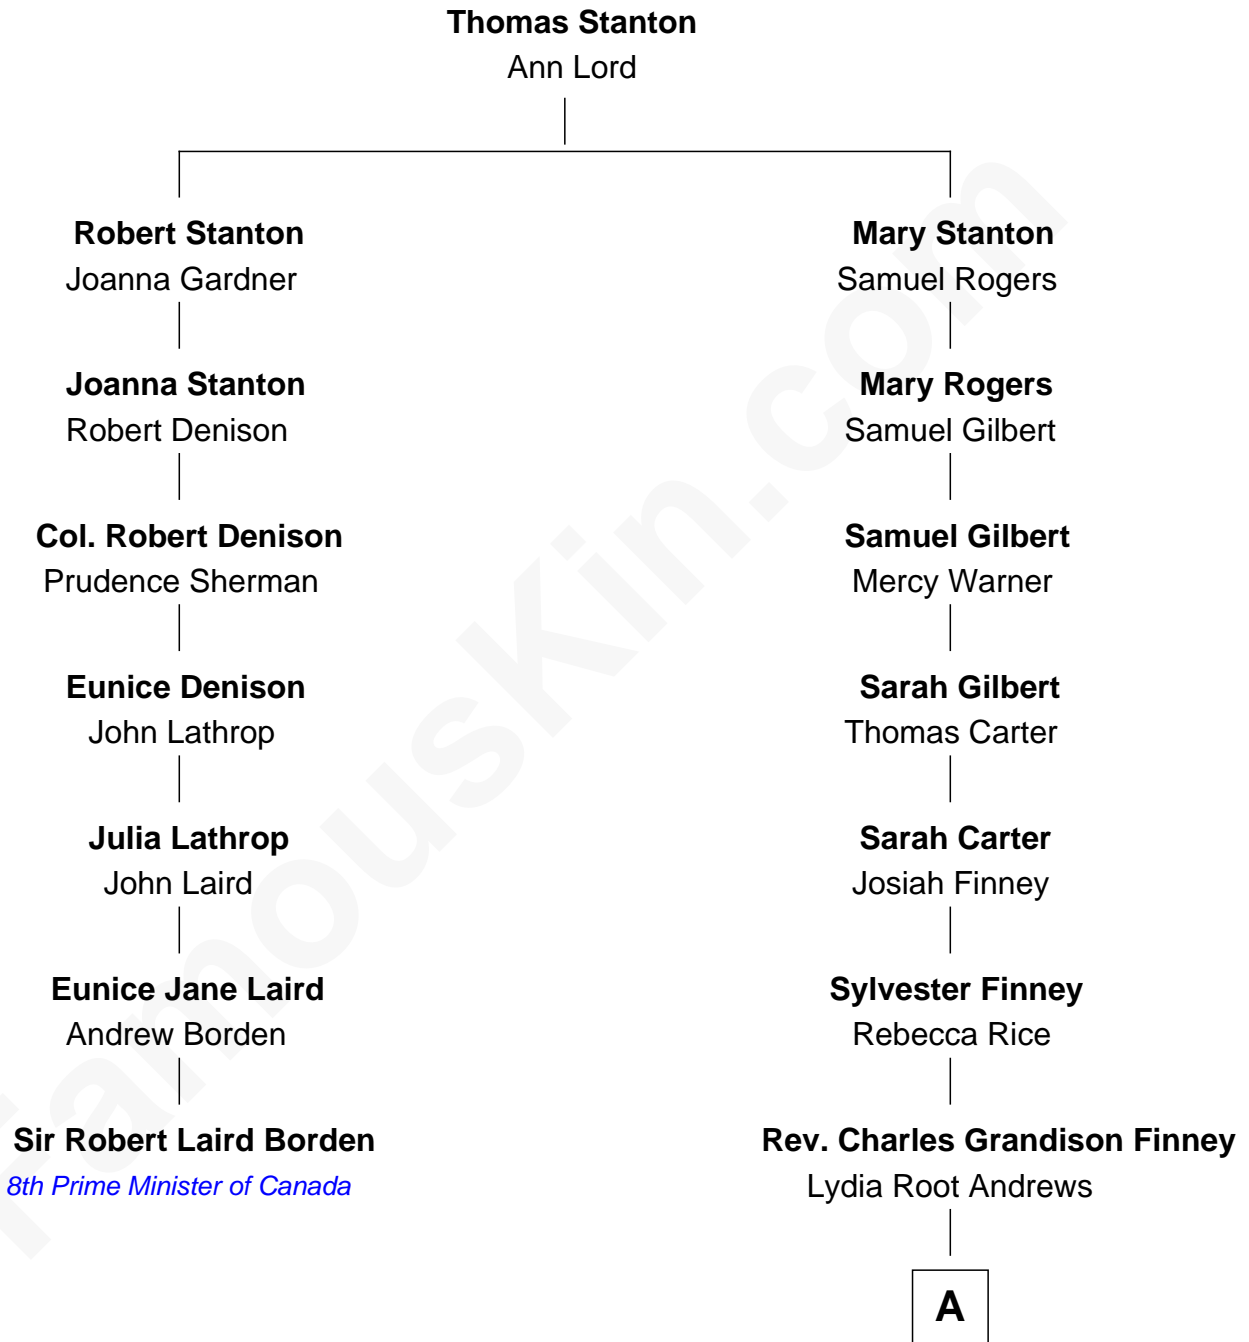

FamousKin.com
Relationship Chart of
Sir Robert Laird Borden
8th Prime Minister of Canada

6th cousin 3 times removed of

Allyn Cox
Muralist

A

Helen Clarissa Finney
Gen. Jacob Dolson Cox

Kenyon Cox
Louise Howland King