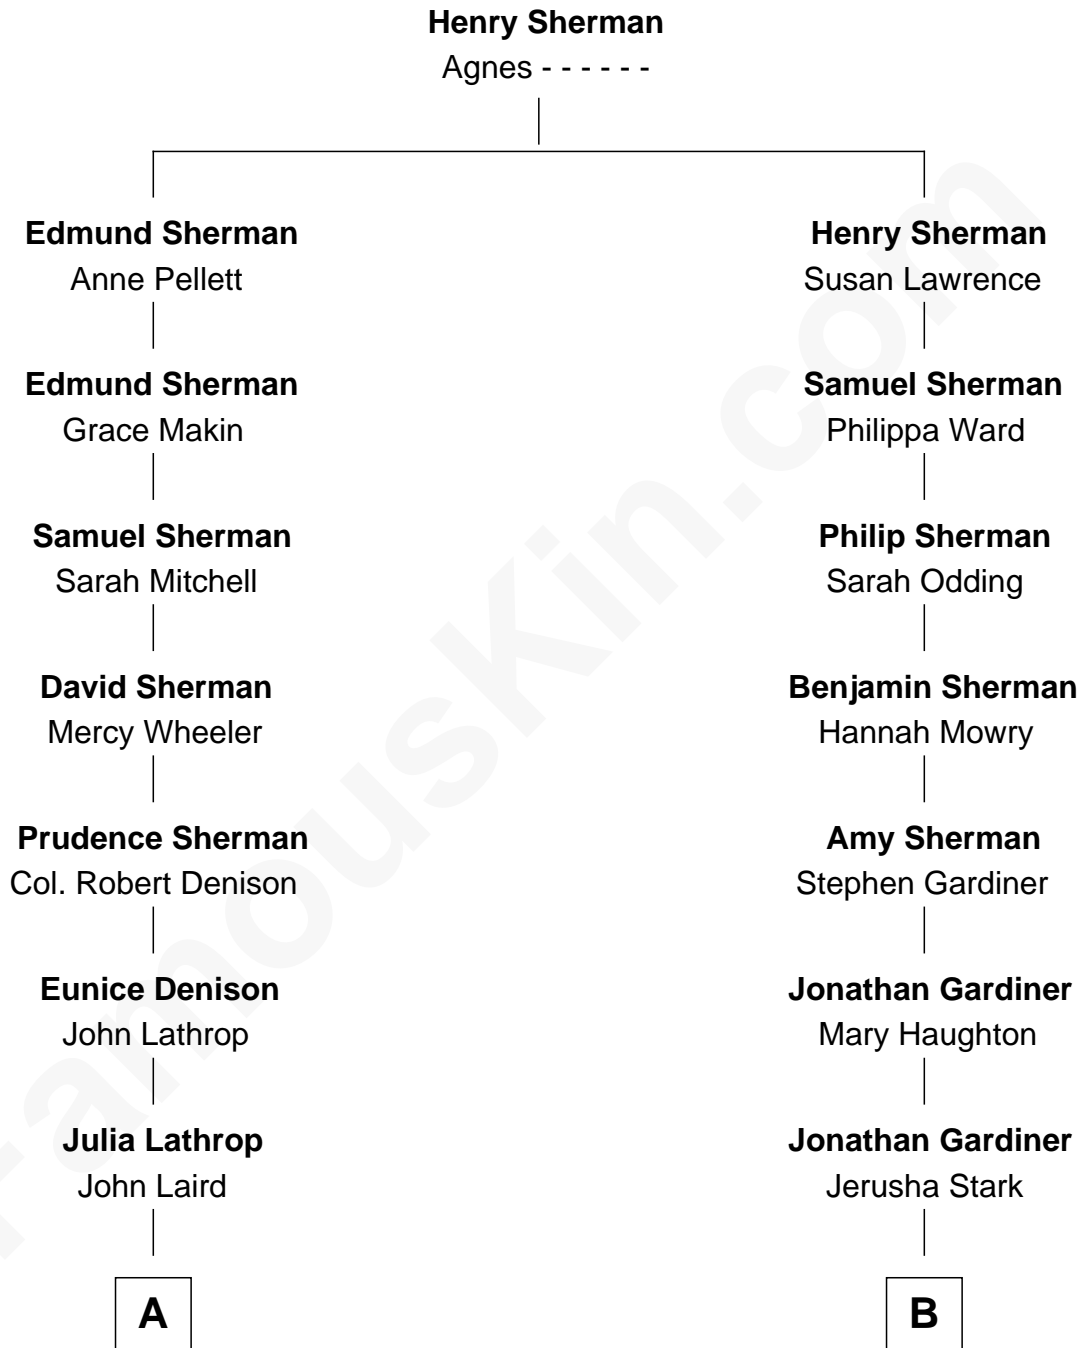

## Relationship Chart of

**Sir Robert Laird Borden**

*8th Prime Minister of Canada*

8th cousin 1 time removed of

**Morgan Bulkeley**

*54th Governor of Connecticut*

**A**

**Eunice Jane Laird**