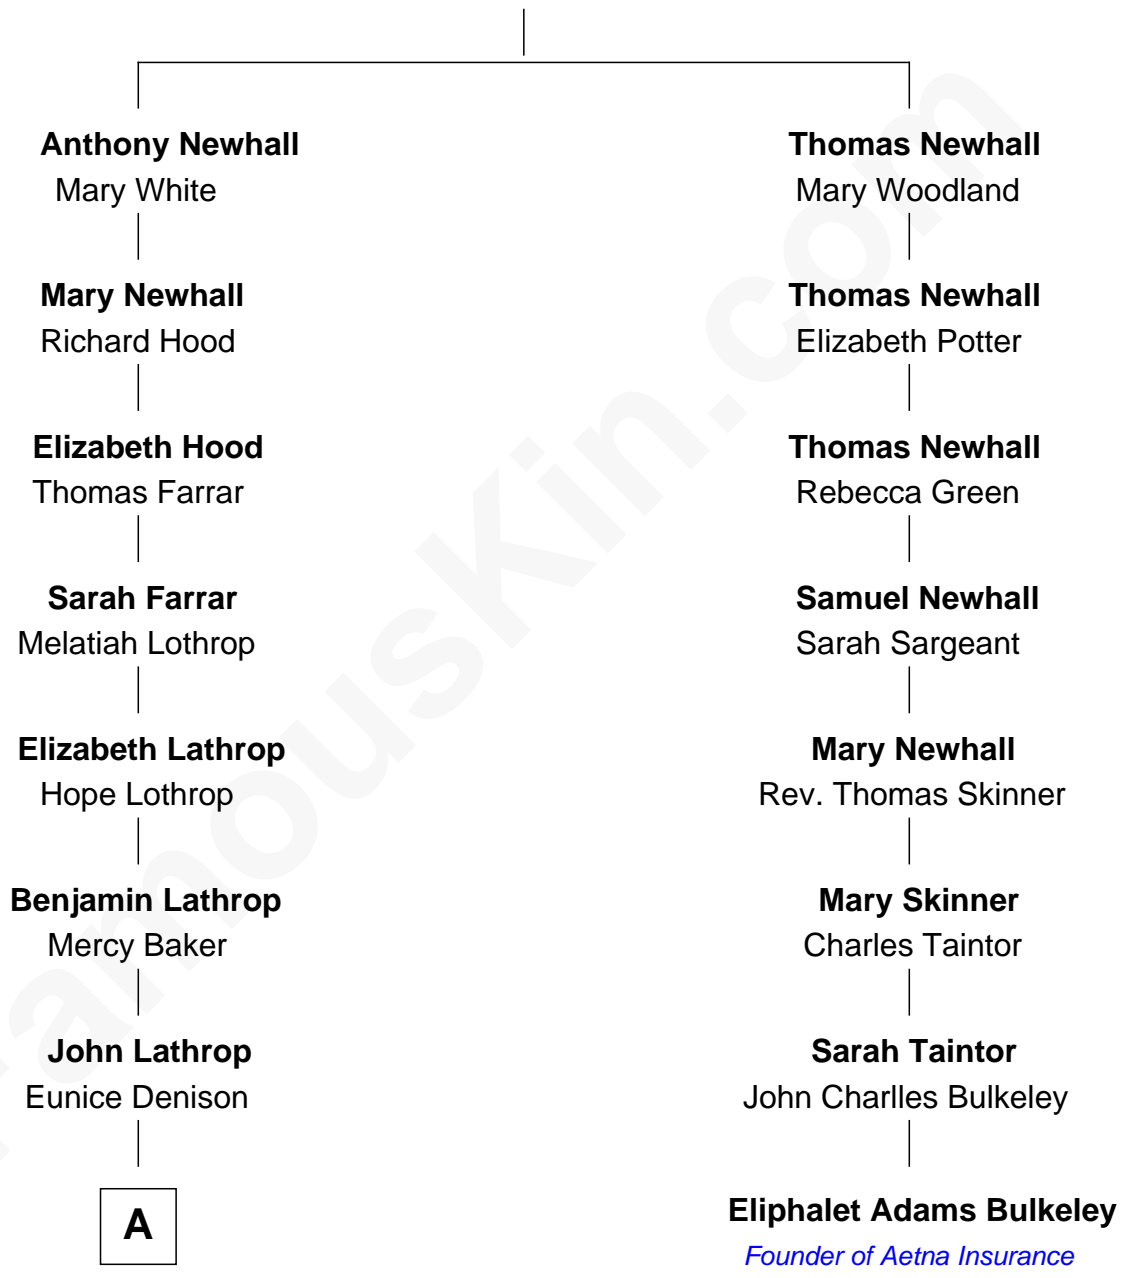

FamousKin.com

Relationship Chart of

Sir Robert Laird Borden

8th Prime Minister of Canada

7th cousin 2 times removed of

Eliphalet Adams Bulkeley

Founder of Aetna Insurance

----- Newhall

A

Eliphalet Adams Bulkeley
Founder of Aetna Insurance

A

—
Julia Lathrop

John Laird

—
Eunice Jane Laird

Andrew Borden

—
Sir Robert Laird Borden

8th Prime Minister of Canada

FamousKin.com