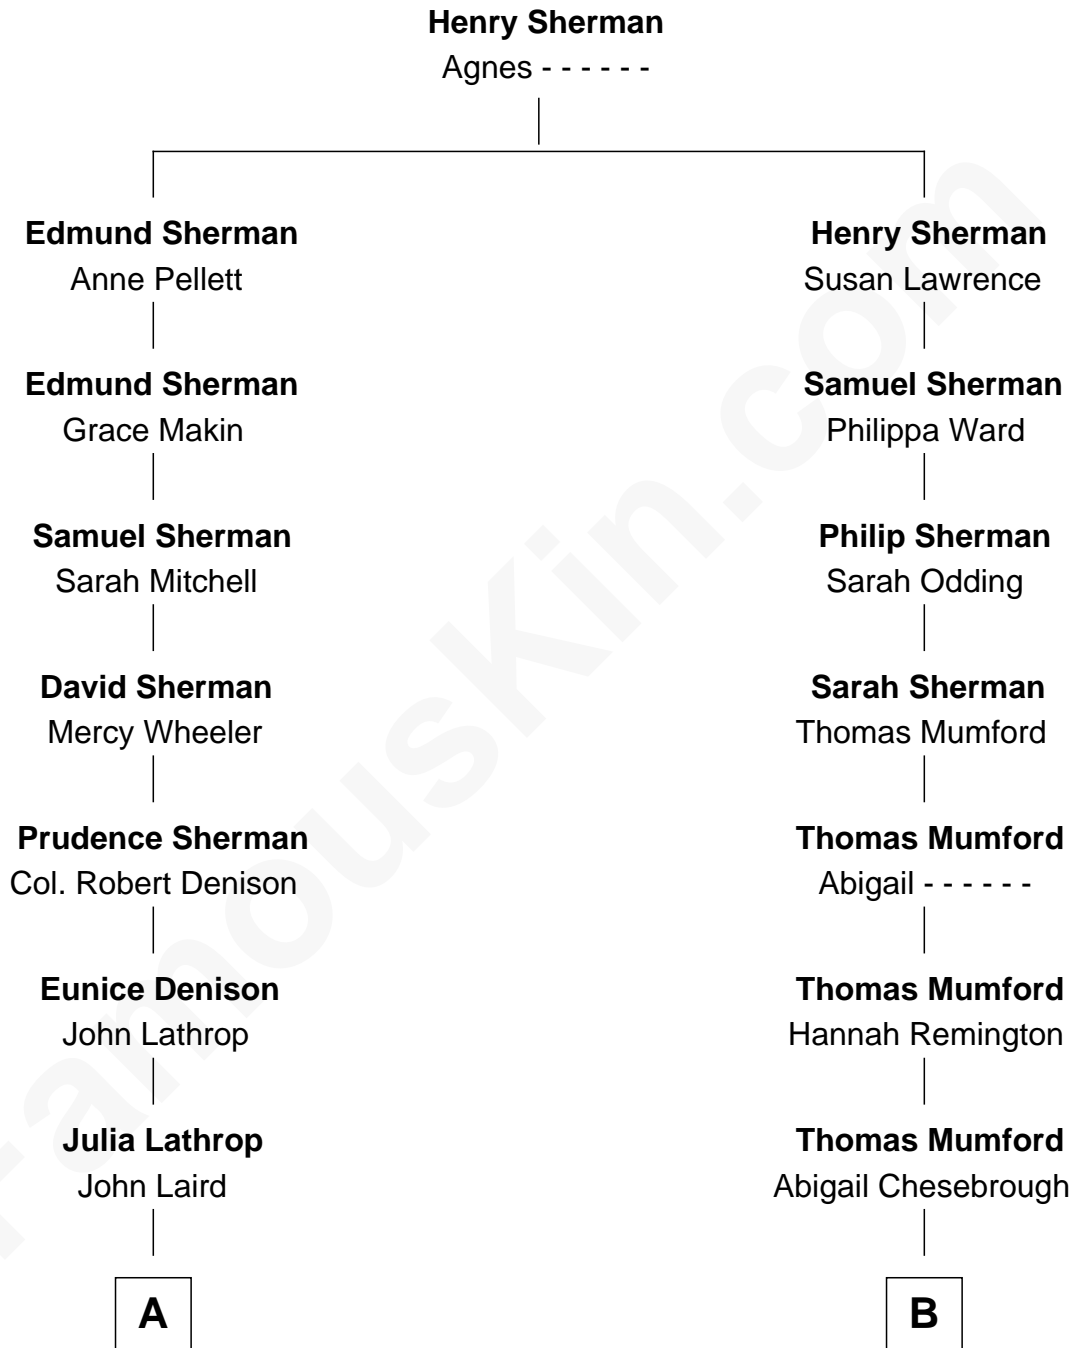

## Relationship Chart of

**Sir Robert Laird Borden**

*8th Prime Minister of Canada*

8th cousin 5 times removed of

**Mamie (Doud) Eisenhower**

*First Lady of President Dwight Eisenhower*

**A**

**Eunice Jane Laird**

**Asa Lord Sheldon**

Harriet Holmes

**James Henry Sheldon**

Susan Hill

**Mary Cornelia Sheldon**

Royal Houghton Doud

**John Sheldon Doud**

Elivera Mathilda Carlson