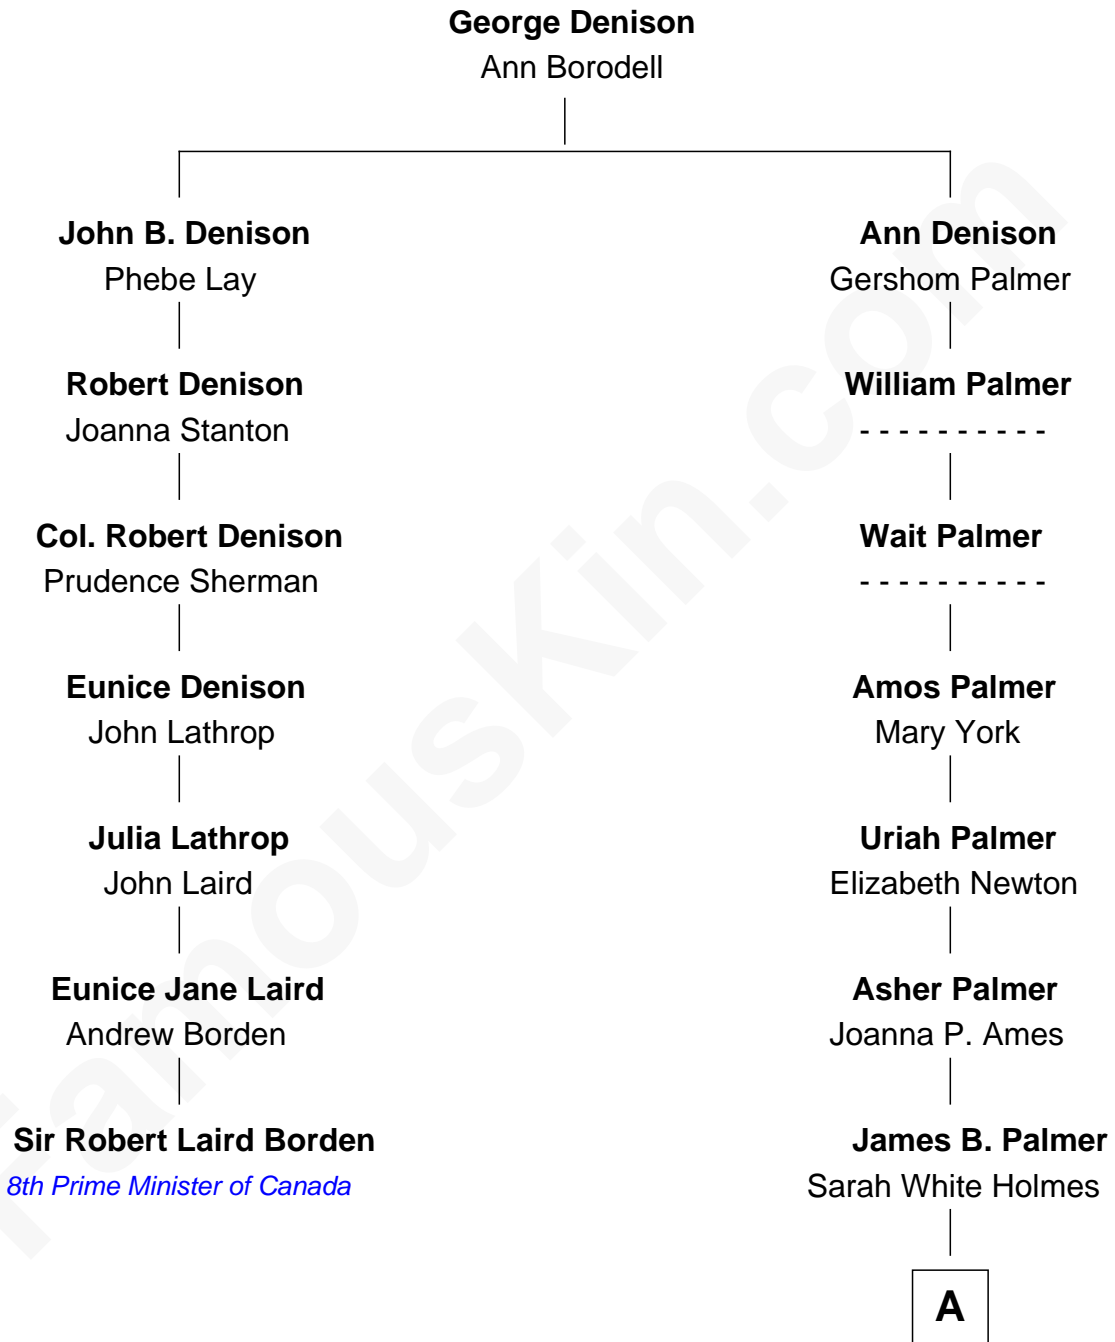

**FamousKin.com**  
**Relationship Chart of**  
**Sir Robert Laird Borden**  
*8th Prime Minister of Canada*

**6th cousin 5 times removed of**  
**Kristen Wiig**  
*TV and Movie Actress*

**A**

**Helen Maria Palmer**  
Gen. Albert Putnam Day