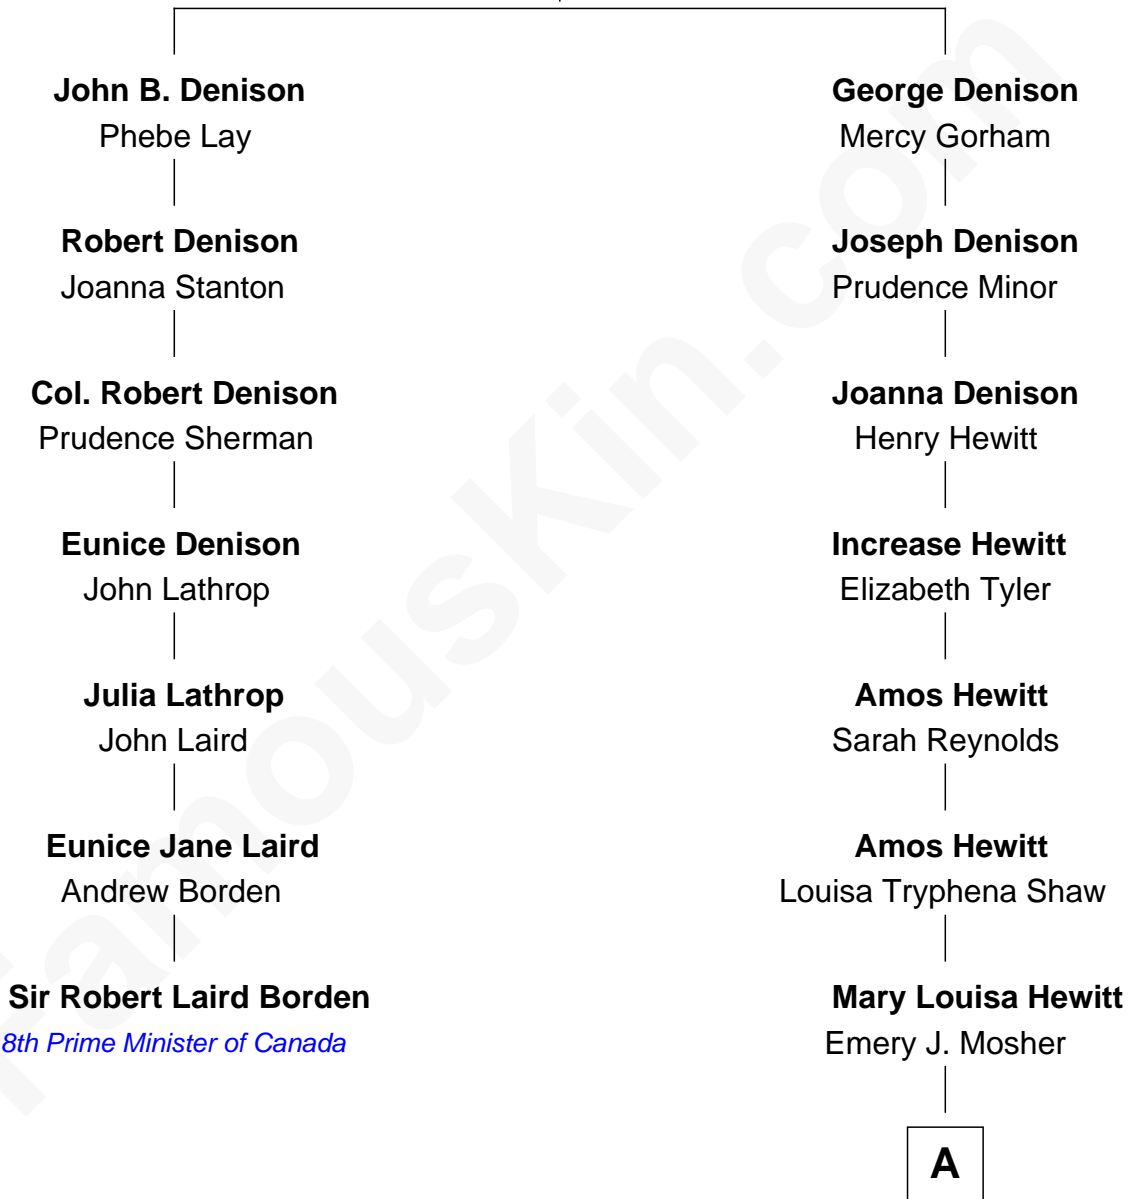

FamousKin.com
Relationship Chart of
Sir Robert Laird Borden
8th Prime Minister of Canada

6th cousin 5 times removed of
Rainn Wilson
TV and Movie Actor

George Denison
 Ann Borodell

A

Charles E. Mosher
Susanna Jane Garrison

Edna Lora Mosher
Theodore Orick Whitman

Rollie Harrison Whitman
Catherine Josephine Williams

Patricia May Whitman
Robert George Wilson

Rainn Wilson
TV and Movie Actor