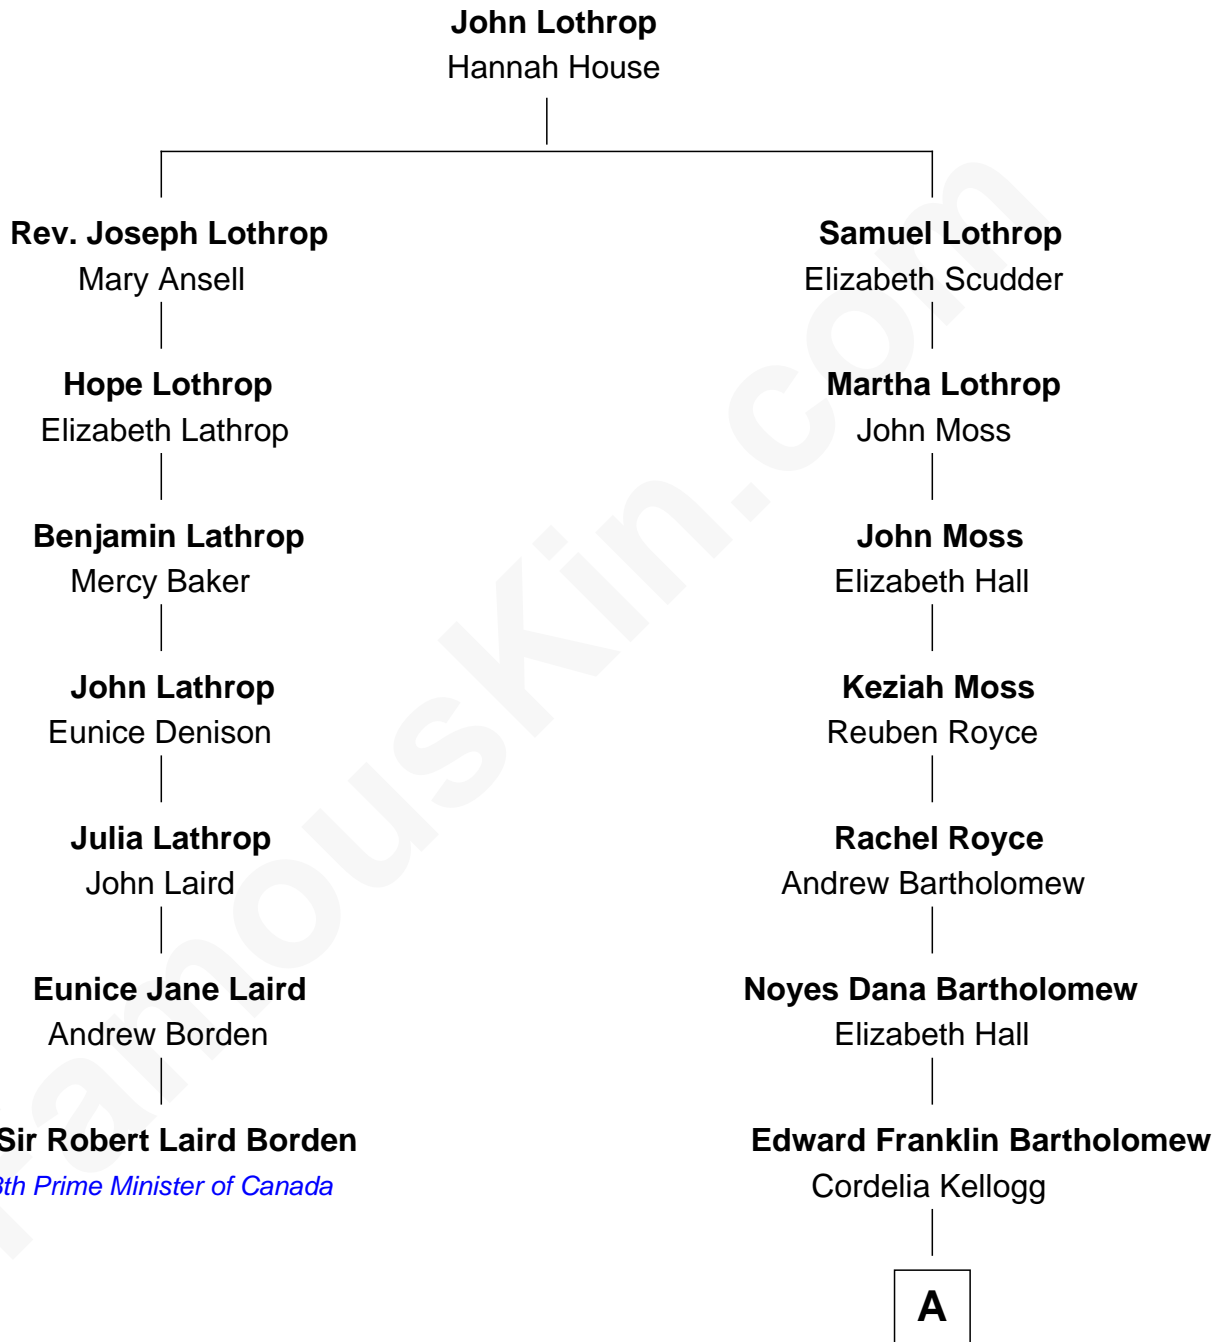

## Relationship Chart of

**Sir Robert Laird Borden**

*8th Prime Minister of Canada*

6th cousin 4 times removed of

**Clint Eastwood**

*TV & Film Actor and Director*

**A**

—  
**Sophia Aurelia Bartholomew**

Charles Claude Runner

—  
**Waldo Errol Runner**

Virginia May McClanahan

—  
**Margaret Ruth Runner**

Clinton Eastwood

—  
**Clint Eastwood**

*TV & Film Actor and Director*

FamousKin.com