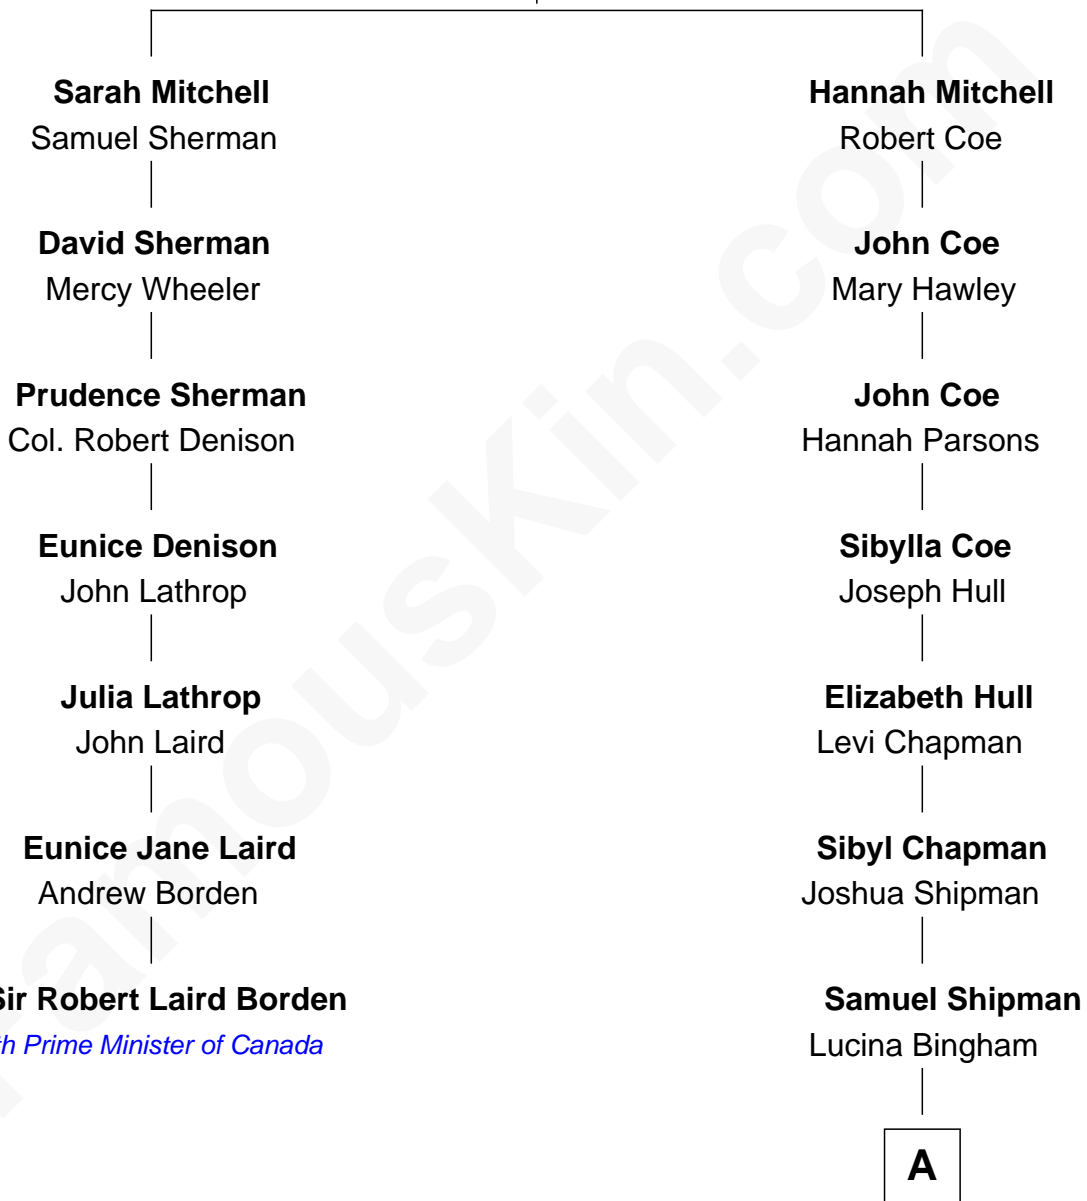

FamousKin.com Relationship Chart of

Sir Robert Laird Borden

8th Prime Minister of Canada

6th cousin 4 times removed of

Dewey F. Bartlett

19th Governor of Oklahoma

Matthew Mitchell

Susan Wood

19th Governor of Oklahoma

FamousKin.com