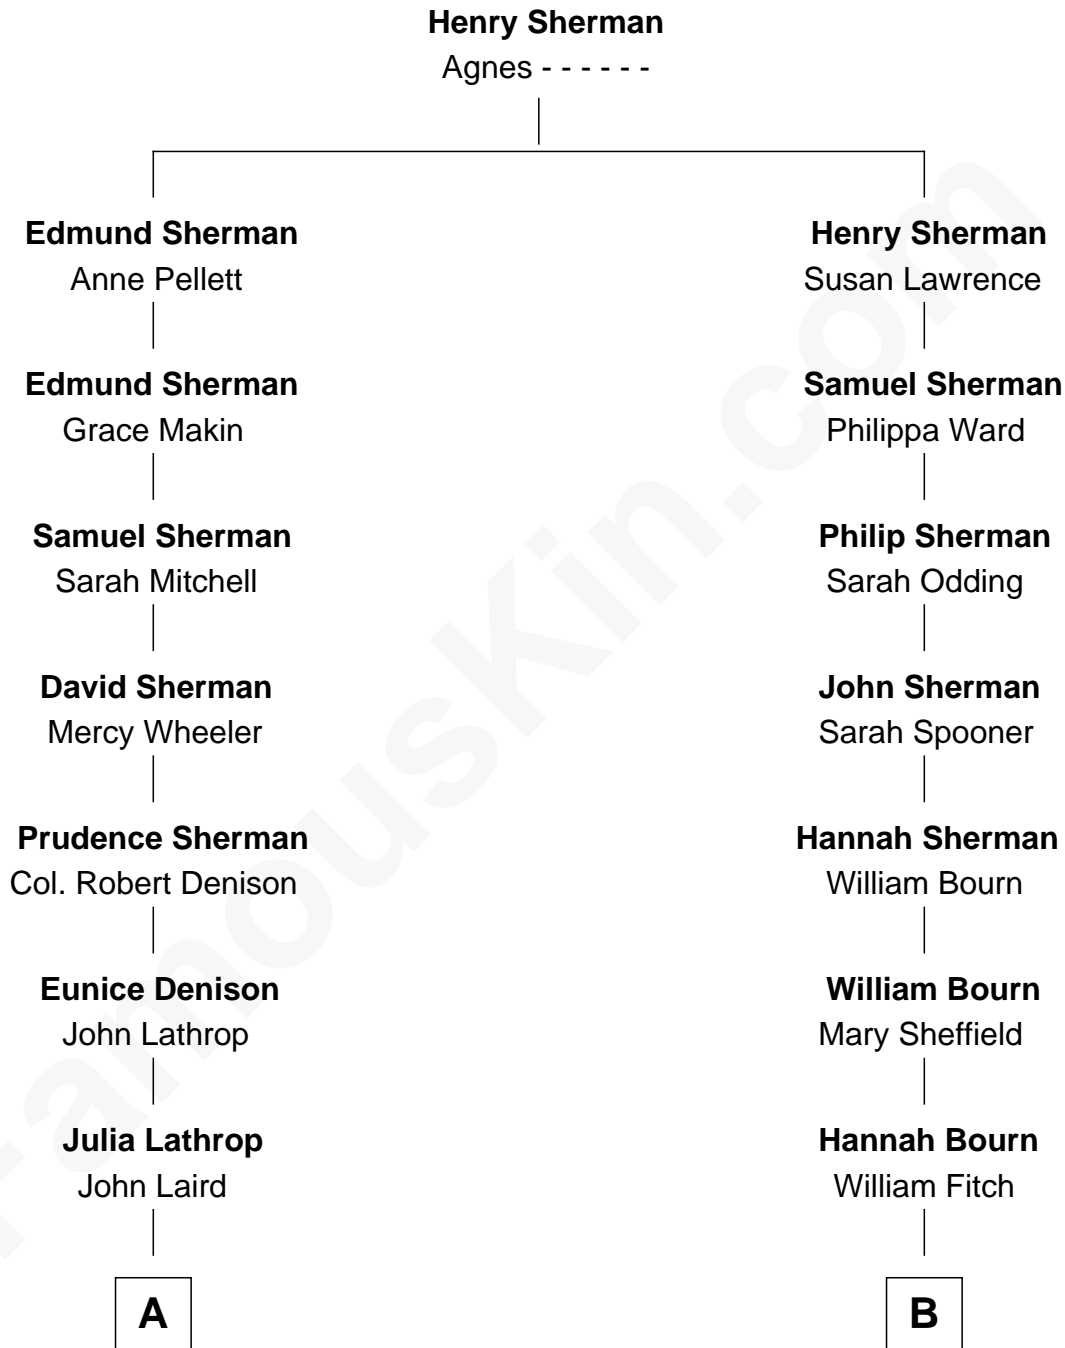

FamousKin.com Relationship Chart of

Sir Robert Laird Borden

8th Prime Minister of Canada

8th cousin 6 times removed of

Nat Faxon

Actor, Comedian, Director and Screenwriter

A

Eunice Jane Laird
Andrew Borden

Sir Robert Laird Borden
8th Prime Minister of Canada

B

Anna Fitch
Isaac Pierce

Levi Pierce
Betsey S. Wheeler

Warren S. Pierce
Eliza M. Sturdy

Alleda B. Pierce
Herbert Ira Conant

Marie Bassett Conant
Dr. Nathaniel Wales Faxon

William Otis Faxon
Frances Mary Parker

Dr. David Parker Faxon
Monica Andrea Kersten

Nat Faxon
Actor, Comedian, Director and Screenwriter