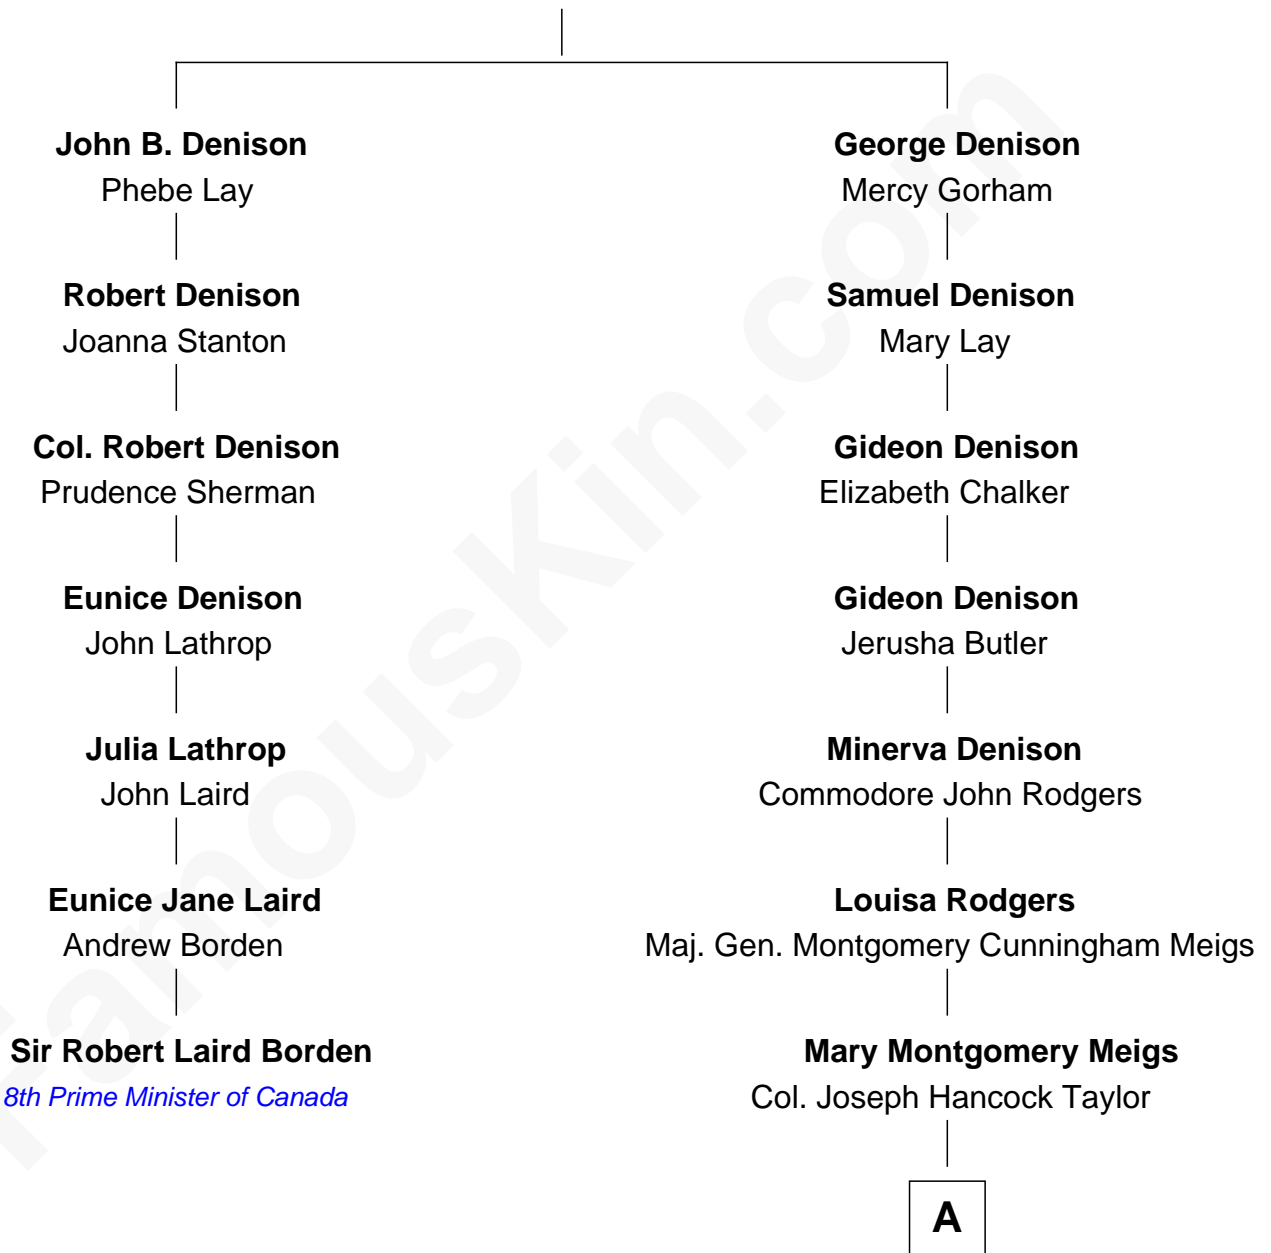

FamousKin.com

Relationship Chart of

Sir Robert Laird Borden

8th Prime Minister of Canada

6th cousin 4 times removed of

Parker Stevenson

TV and Movie Actor

George Denison

Ann Borodell

A

—
Evelyn Taylor

Eli Kirk Price

—
Philip Price

Sarah Meade Harrison

—
Sarah Meade Price

Richard Stevenson Parker