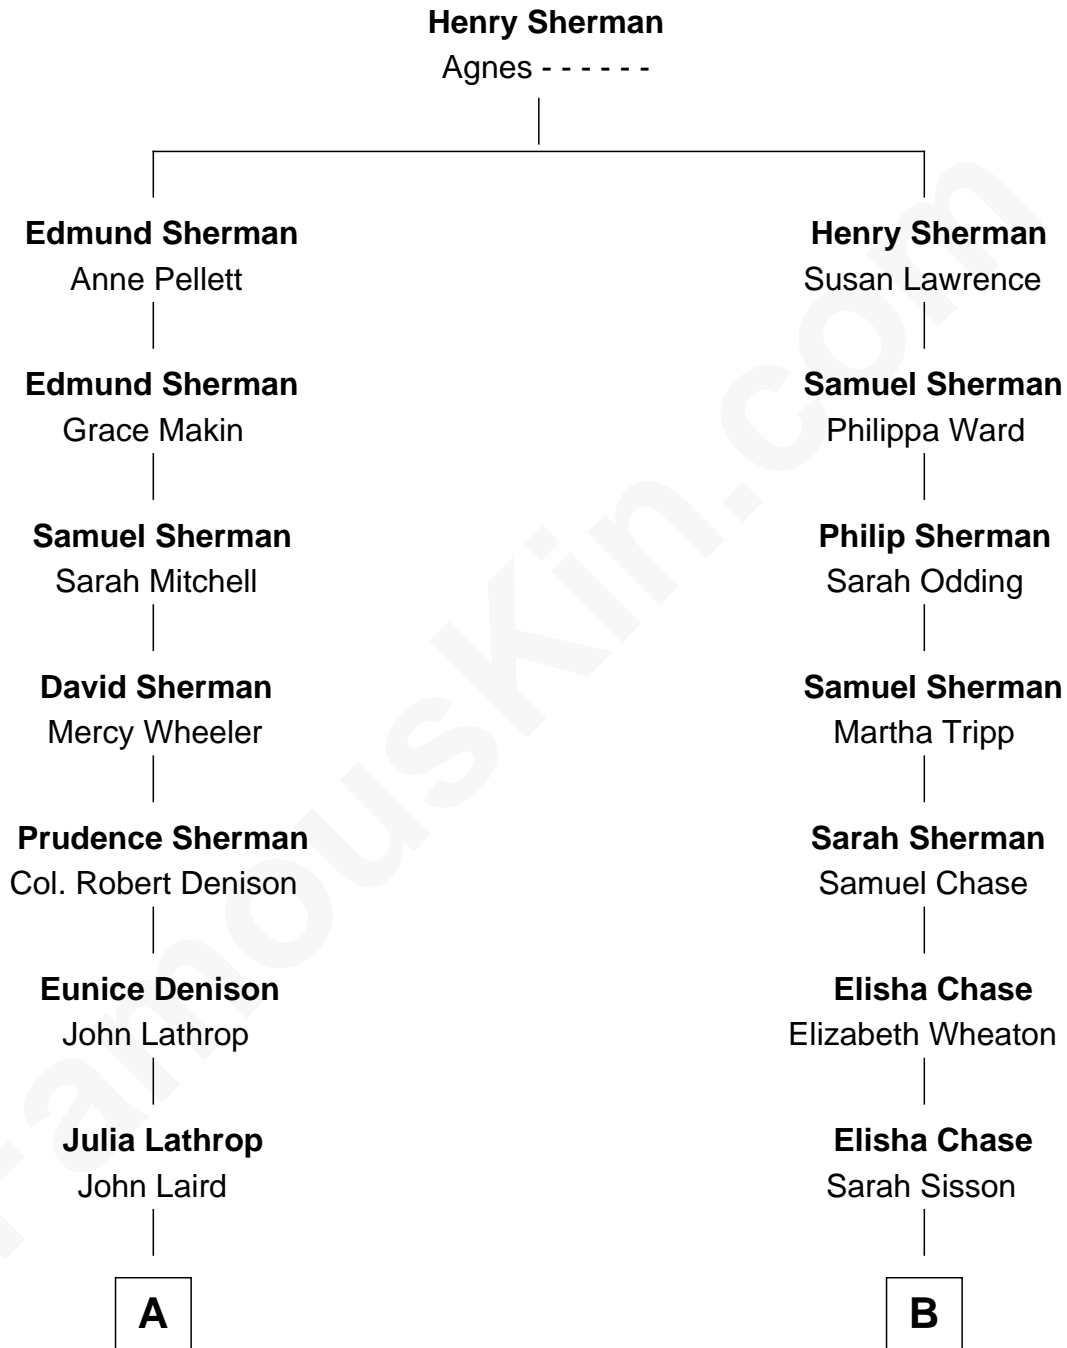

FamousKin.com
Relationship Chart of
Sir Robert Laird Borden
8th Prime Minister of Canada

8th cousin 4 times removed of
John Howard Pyle
9th Governor of Arizona

A

Eunice Jane Laird

Andrew Borden

Sir Robert Laird Borden

8th Prime Minister of Canada

B

Royal Chase

Patience Luther

Elisha Chase

Thurza Howard

Theresa Chase

John King Seale

Margaret Seale

Rev. Abijah B. Anderson

Mary Sue Anderson

Rev. Thomas Miller Pyle

John Howard Pyle

9th Governor of Arizona

FamousKin.com