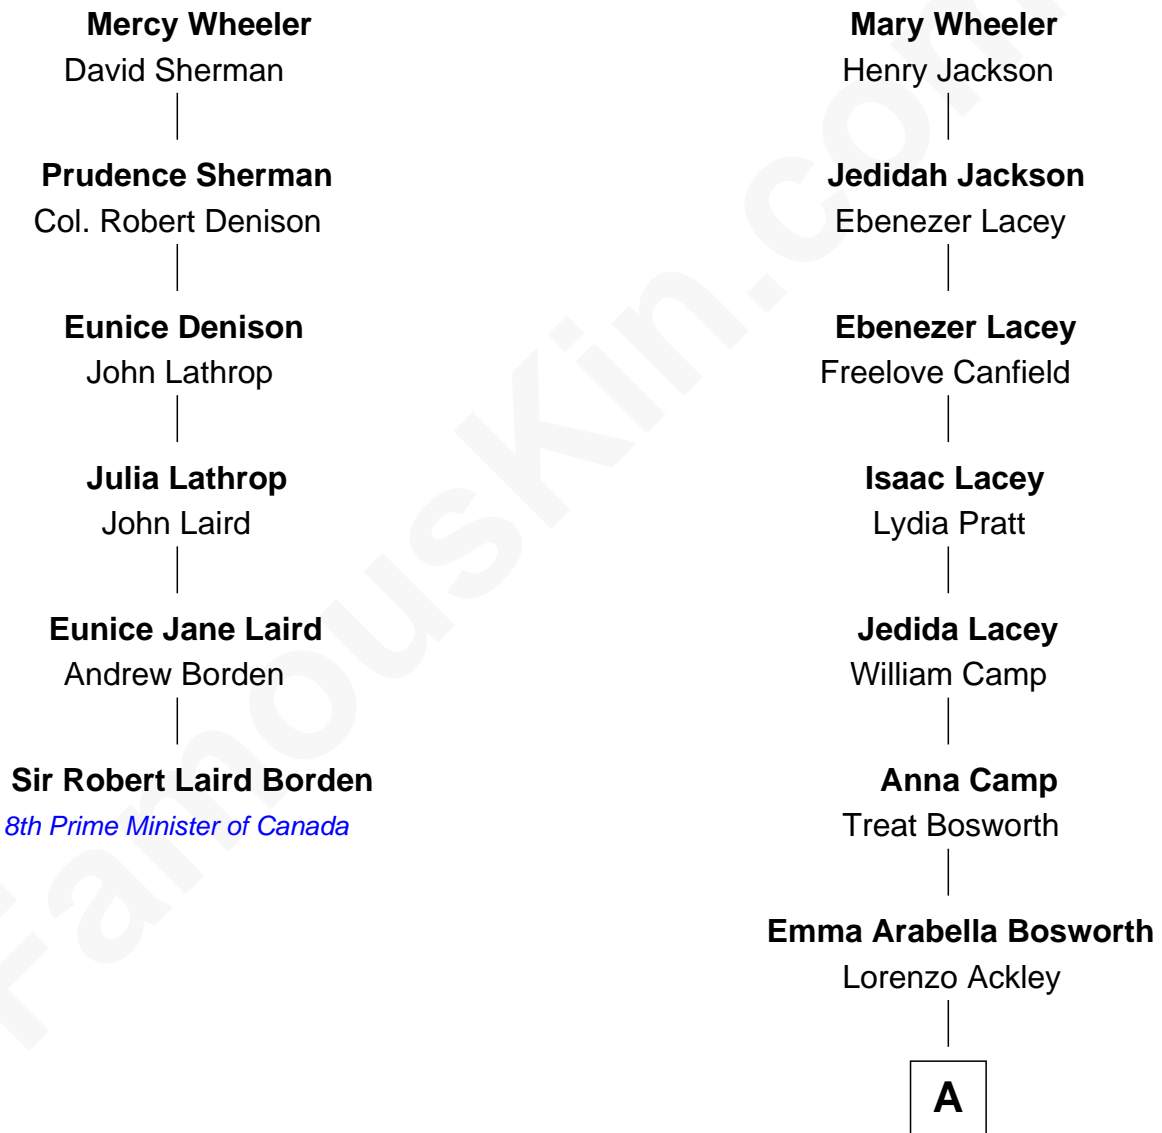

FamousKin.com Relationship Chart of

Sir Robert Laird Borden

8th Prime Minister of Canada

5th cousin 6 times removed of

Sydney Biddle Barrows

Mayflower Madam

Isaac Wheeler

A

Helen Eva Ackley
William Gildersleeve Parke

Elizabeth Parke
Percy Ballantine

John Boyd Ballantine
Anne L. Crawford

Jeannette Ballantine
Donald Byers Barrows

Sydney Biddle Barrows
Mayflower Madam