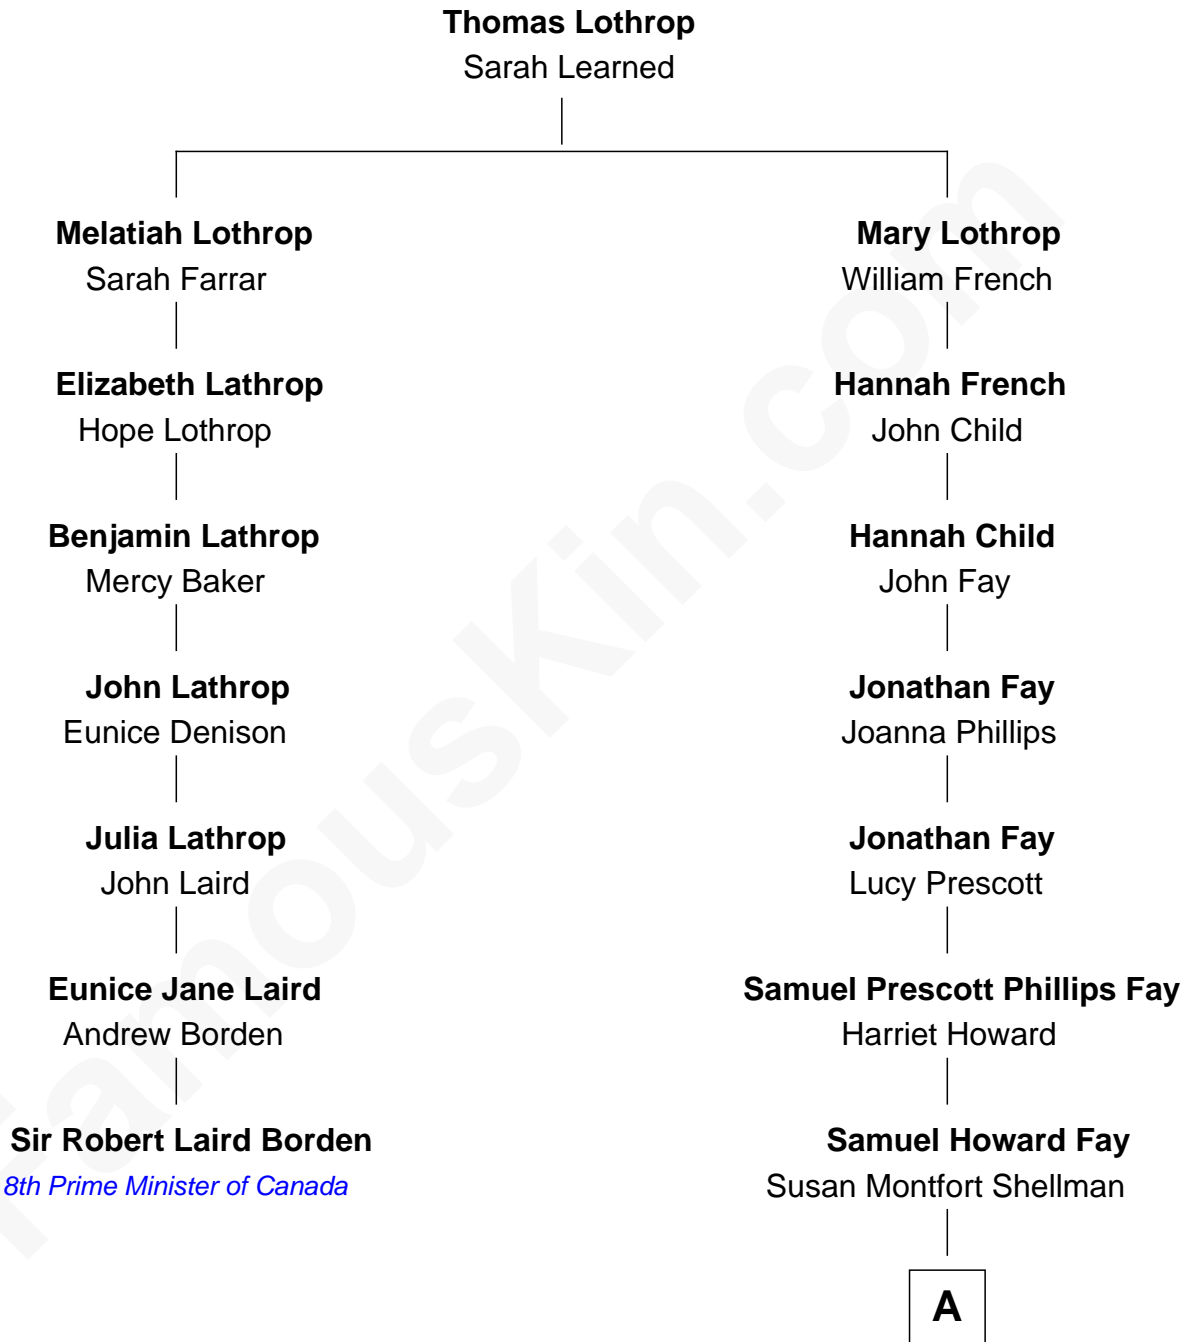

FamousKin.com
Relationship Chart of
Sir Robert Laird Borden
8th Prime Minister of Canada

6th cousin 4 times removed of
George H. W. Bush
41st U.S. President

A

Harriet Eleanor Fay
Rev. James Smith Bush

Samuel Prescott Bush
Flora Sheldon

Prescott Sheldon Bush
Dorothy Wear Walker

George H. W. Bush
41st U.S. President

FamousKin.com