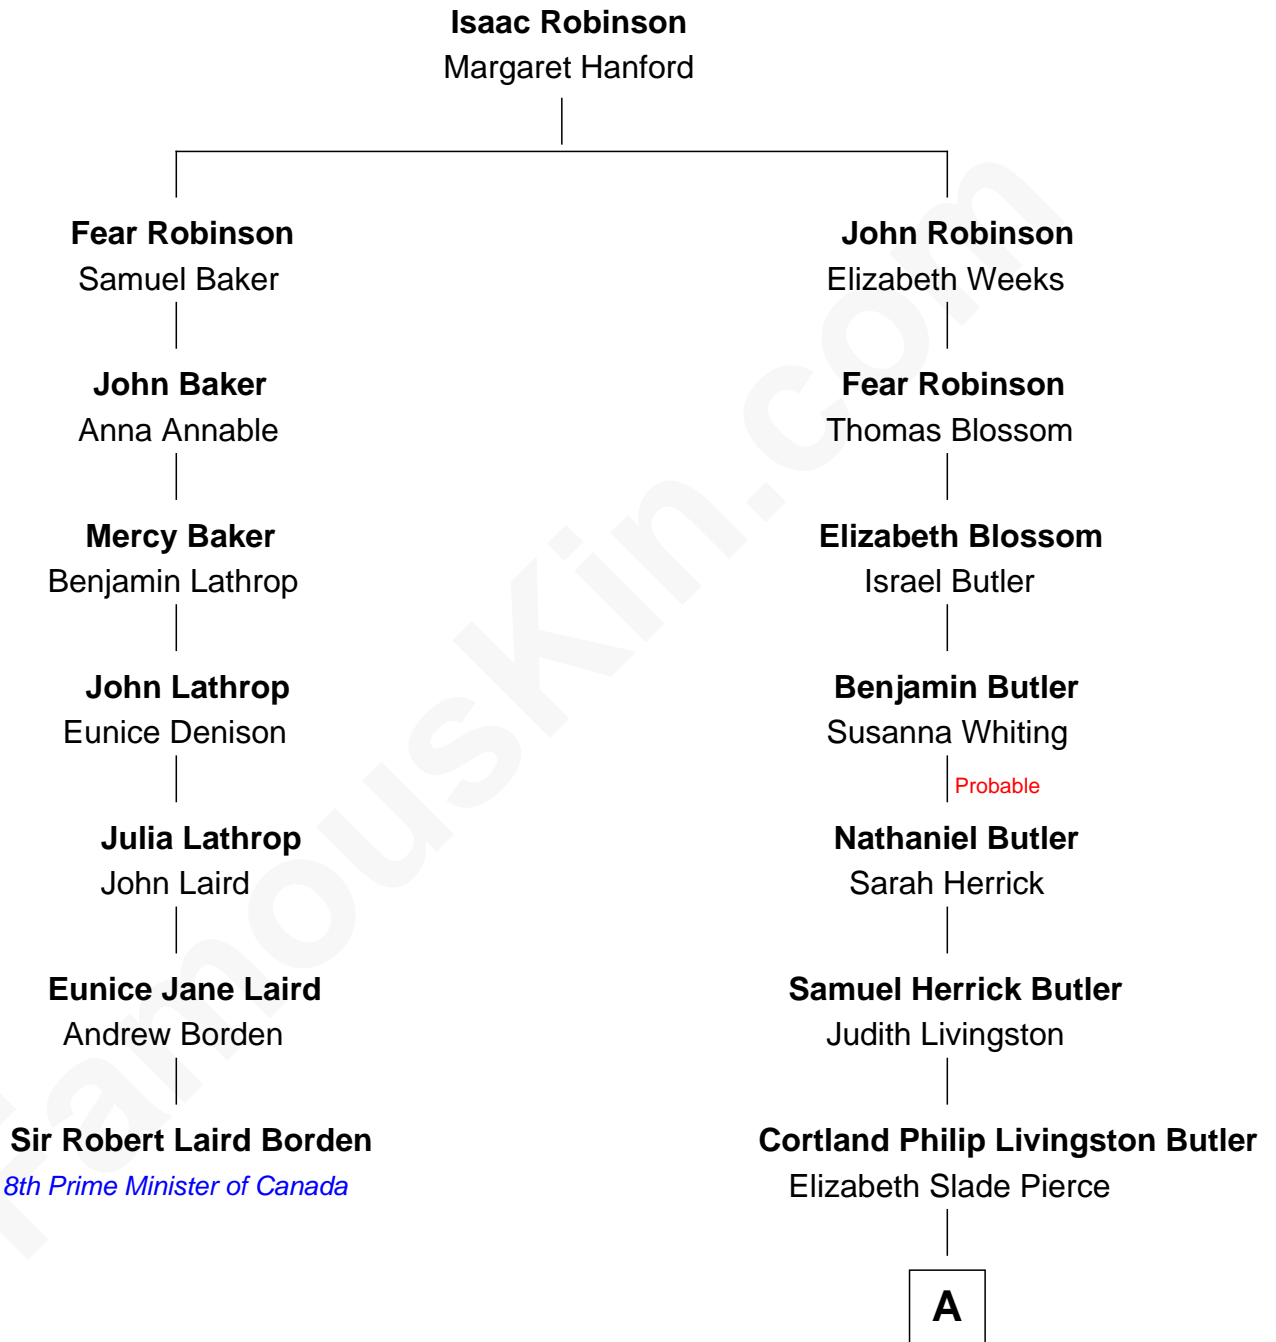

FamousKin.com
Relationship Chart of
Sir Robert Laird Borden
8th Prime Minister of Canada

6th cousin 5 times removed of
George W. Bush
43rd U.S. President

A

Mary Elizabeth Butler
Robert Emmet Sheldon

Flora Sheldon
Samuel Prescott Bush

Prescott Sheldon Bush
Dorothy Wear Walker

George Herbert Walker Bush
Barbara Pierce

George W. Bush
43rd U.S. President

FamousKin.com