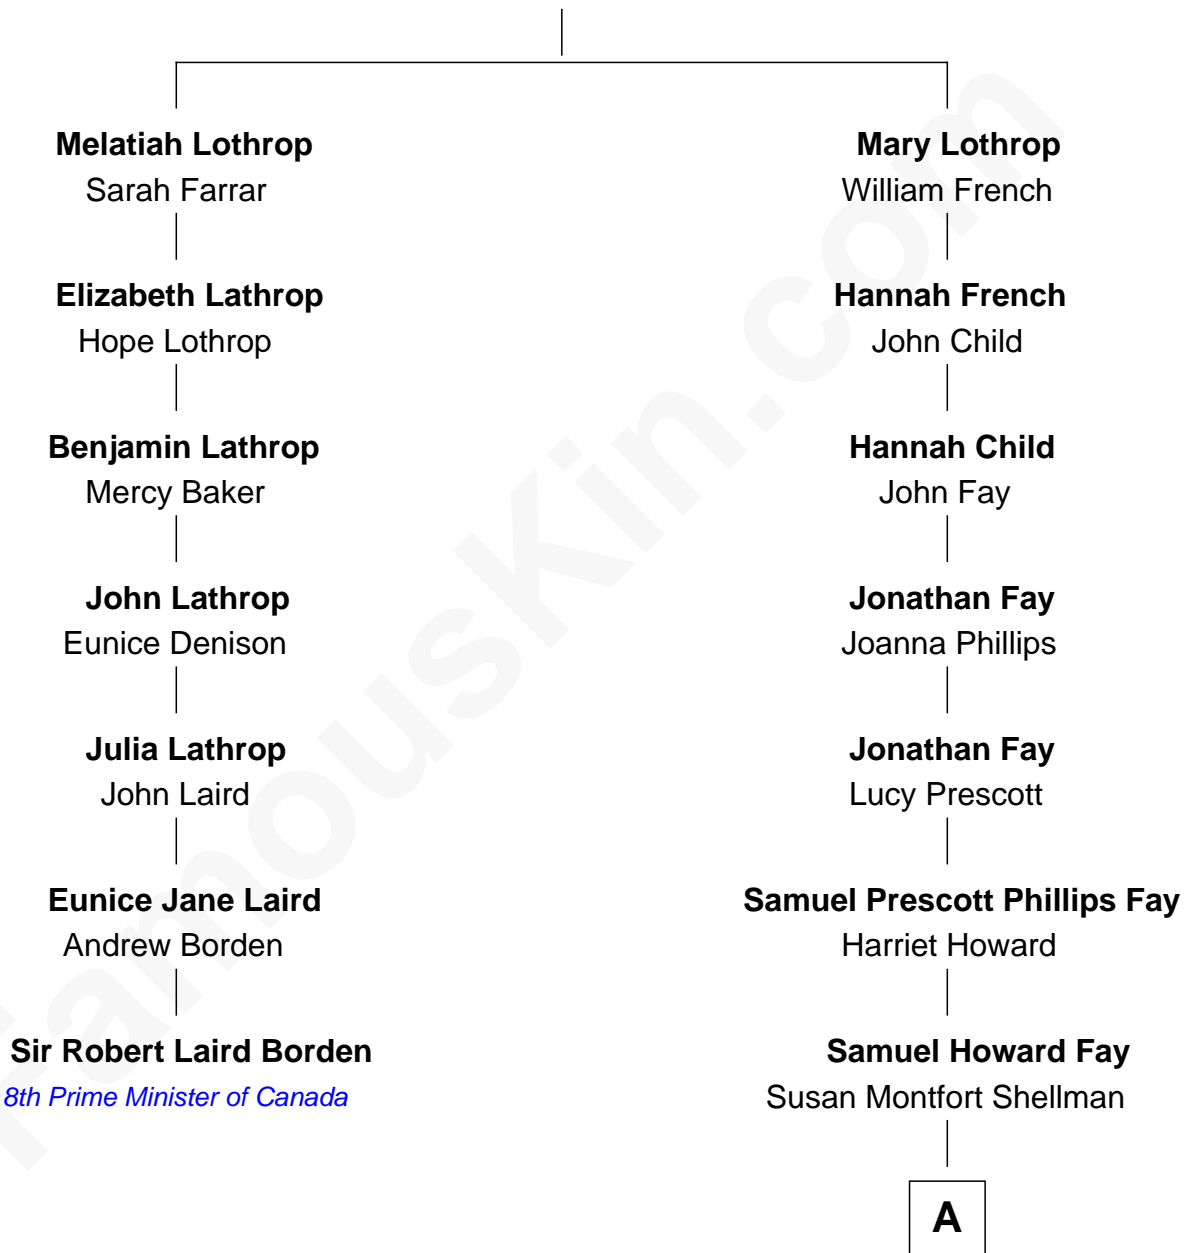

## Relationship Chart of

**Sir Robert Laird Borden**

*8th Prime Minister of Canada*

6th cousin 5 times removed of

**George W. Bush**

*43rd U.S. President*

**Thomas Lothrop**

Sarah Learned

**A**

**Harriet Eleanor Fay**  
Rev. James Smith Bush

**Samuel Prescott Bush**  
Flora Sheldon

**Prescott Sheldon Bush**  
Dorothy Wear Walker

**George Herbert Walker Bush**  
Barbara Pierce

**George W. Bush**  
*43rd U.S. President*