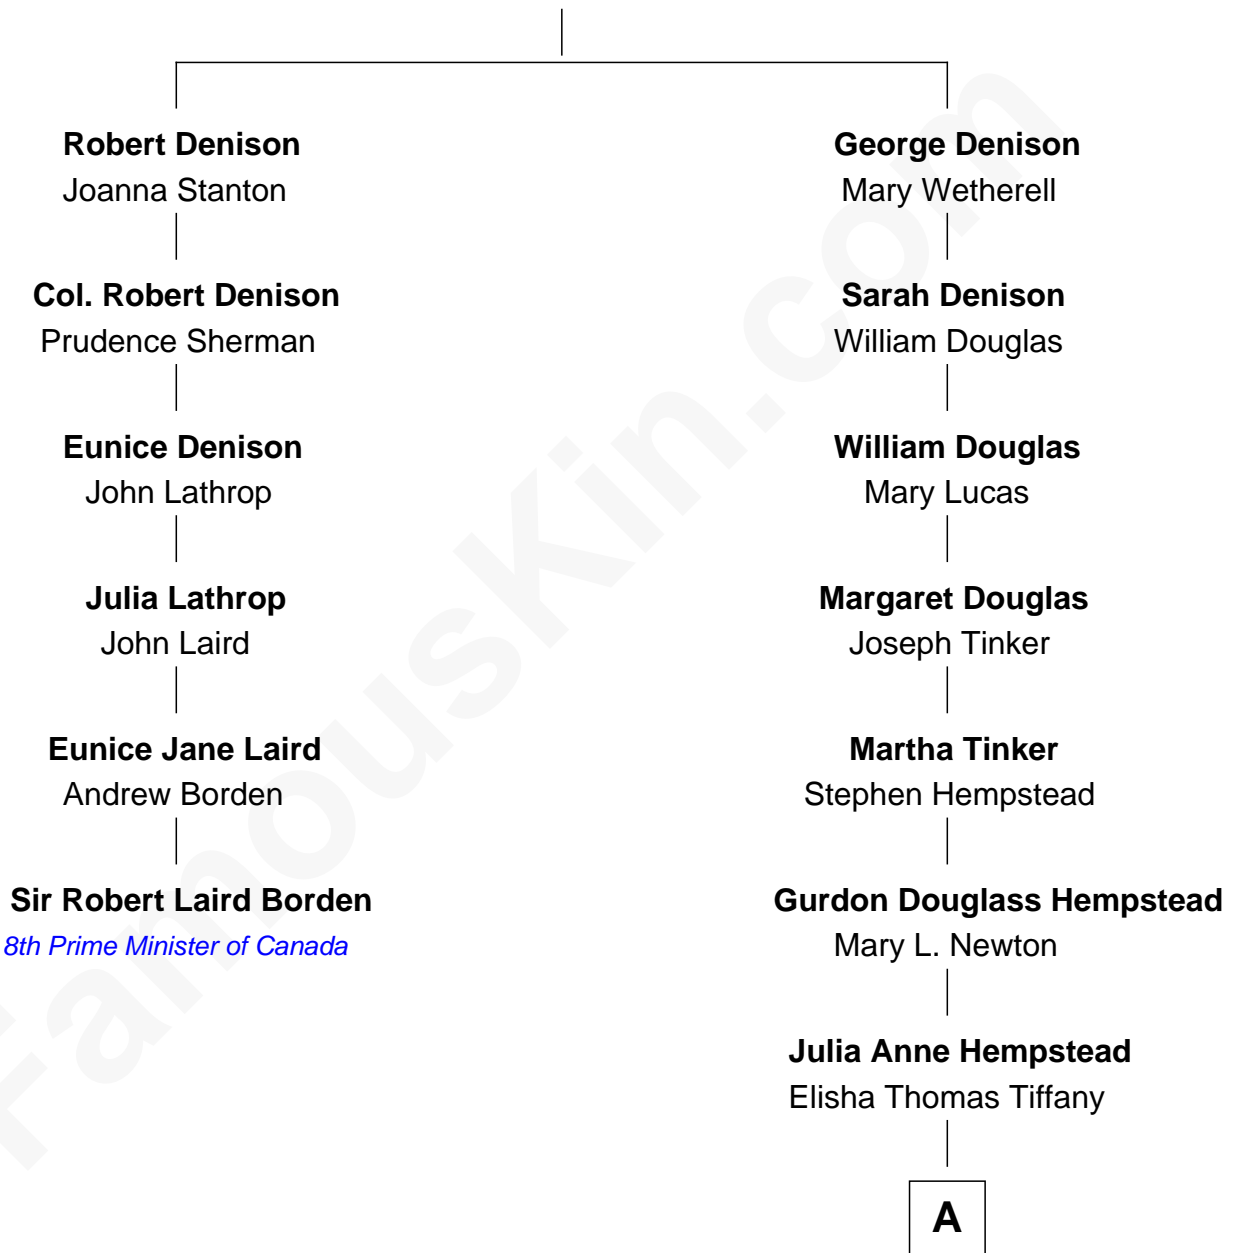

FamousKin.com
Relationship Chart of
Sir Robert Laird Borden
8th Prime Minister of Canada

5th cousin 5 times removed of

Richard Gere
Movie Actor

John B. Denison
Phebe Lay

A

Nelson Leroy Tiffany

Evaline Harriet Williams

William Stanton Tiffany

Anna Rebecca Stevens

Doris Anna Tiffany

Homer George Gere

Richard Gere

Movie Actor