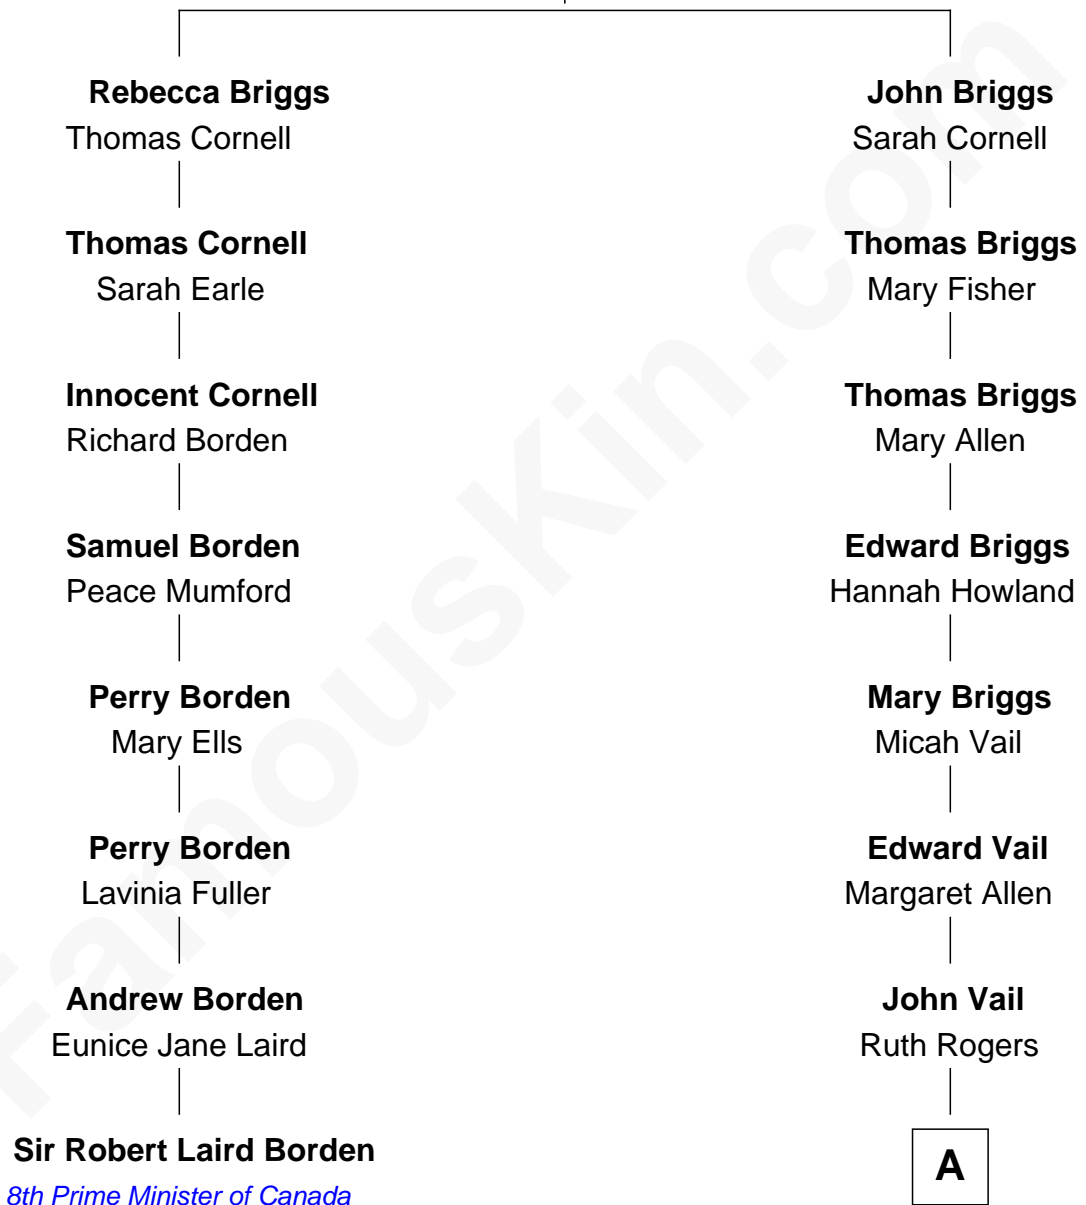

FamousKin.com Relationship Chart of

Sir Robert Laird Borden

8th Prime Minister of Canada

7th cousin 3 times removed of

Christopher Lloyd

Movie Actor

Henry Briggs

A

Samantha Vail
Henry Griffith Lapham

Lewis Henry Lapham
Antoinette N. Dearborn

Ruth Lapham
Samuel R. Lloyd

Christopher Lloyd
Movie Actor