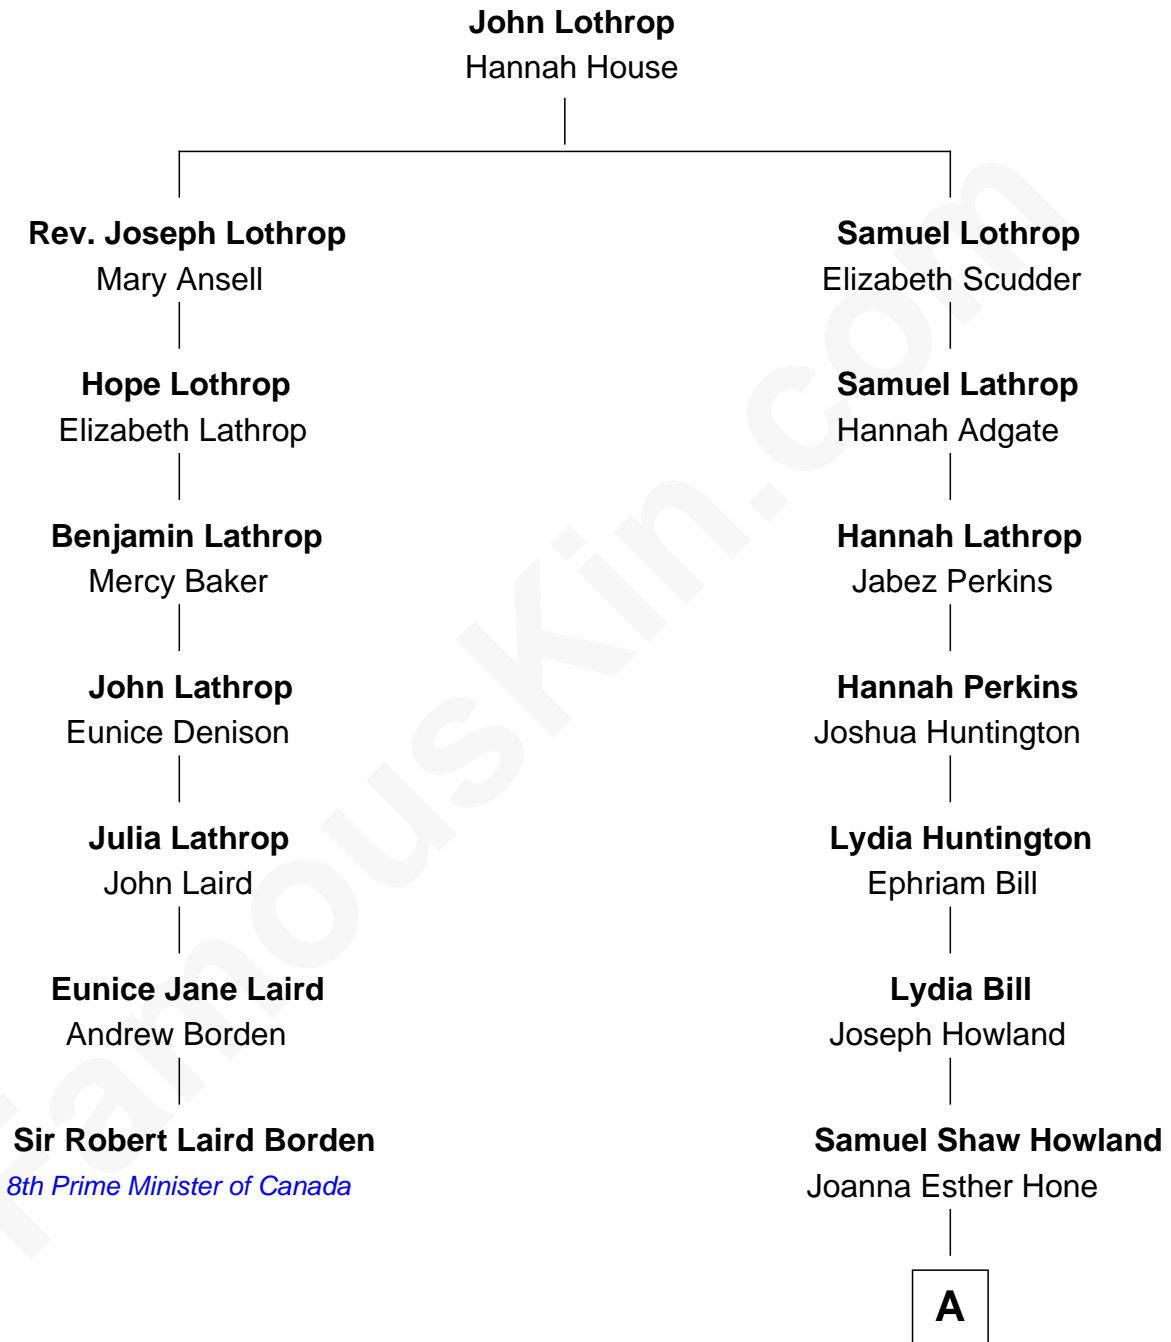

# FamousKin.com Relationship Chart of

**Sir Robert Laird Borden**

*8th Prime Minister of Canada*

6th cousin 4 times removed of

**Louis Auchincloss**

*Author*

**A**

**Caroline Howland**  
Charles Handy Russell

**Joanna Hone Russell**  
John Winthrop Auchincloss

**Joseph Howland Auchincloss**  
Priscilla Dixon Stanton

**Louis Auchincloss**  
*Author*

FamousKin.com