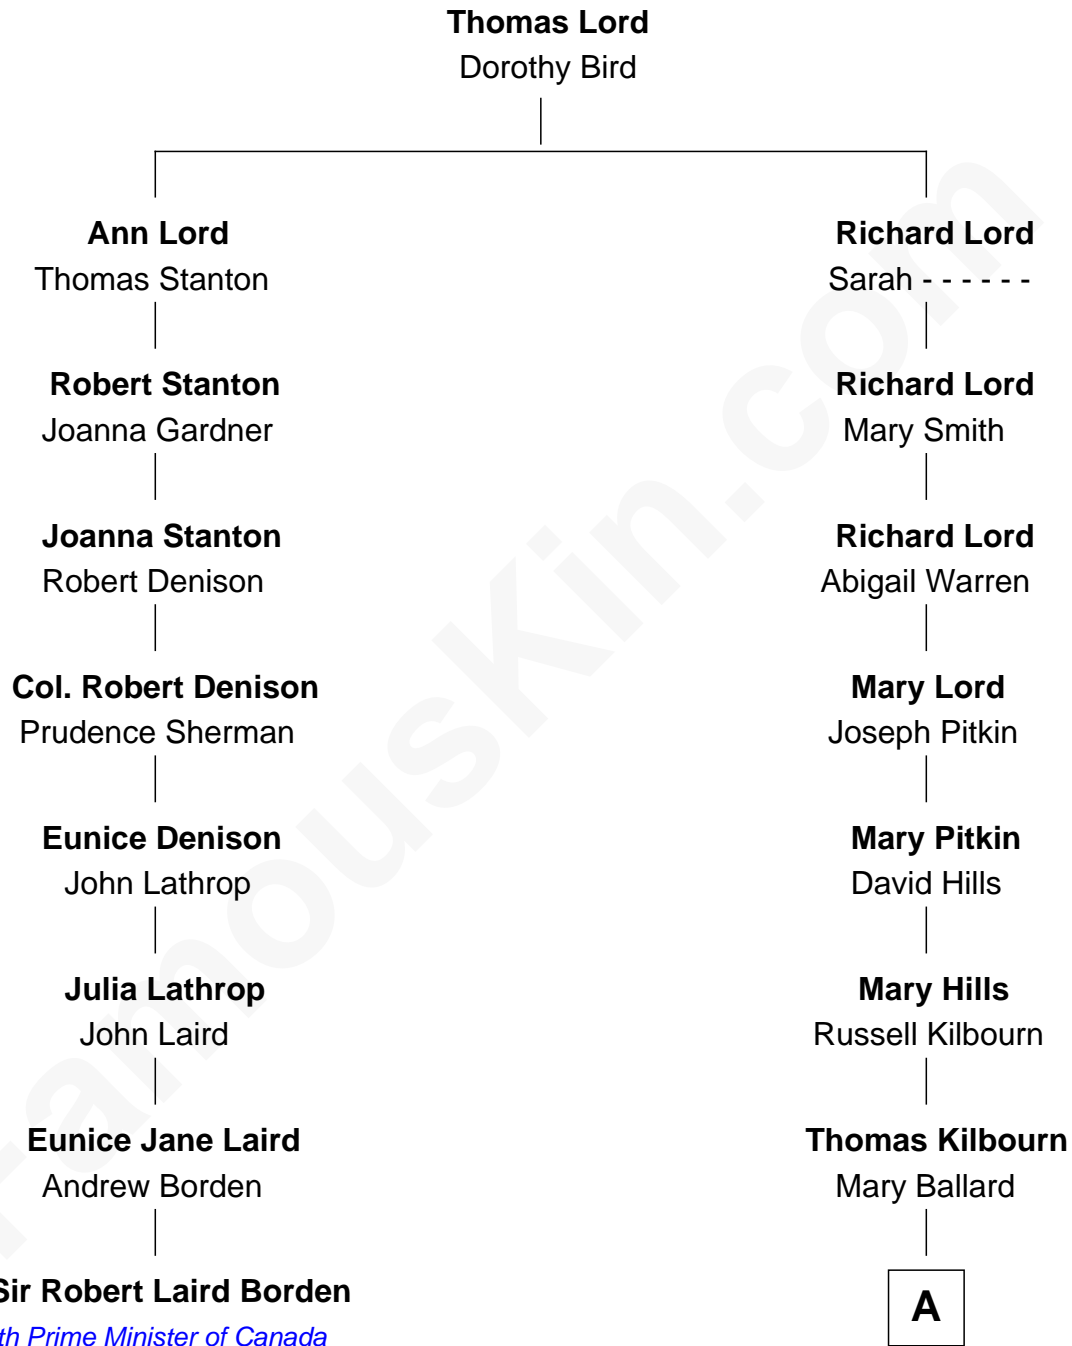

# FamousKin.com Relationship Chart of

**Sir Robert Laird Borden**

*8th Prime Minister of Canada*

7th cousin 1 time removed of

**George Eastman**

*Founder of Eastman Kodak Company*

A

**Maria Kilbourn**  
George Washington Eastman

**George Eastman**  
*Founder of Eastman Kodak Company*

FamousKin.com