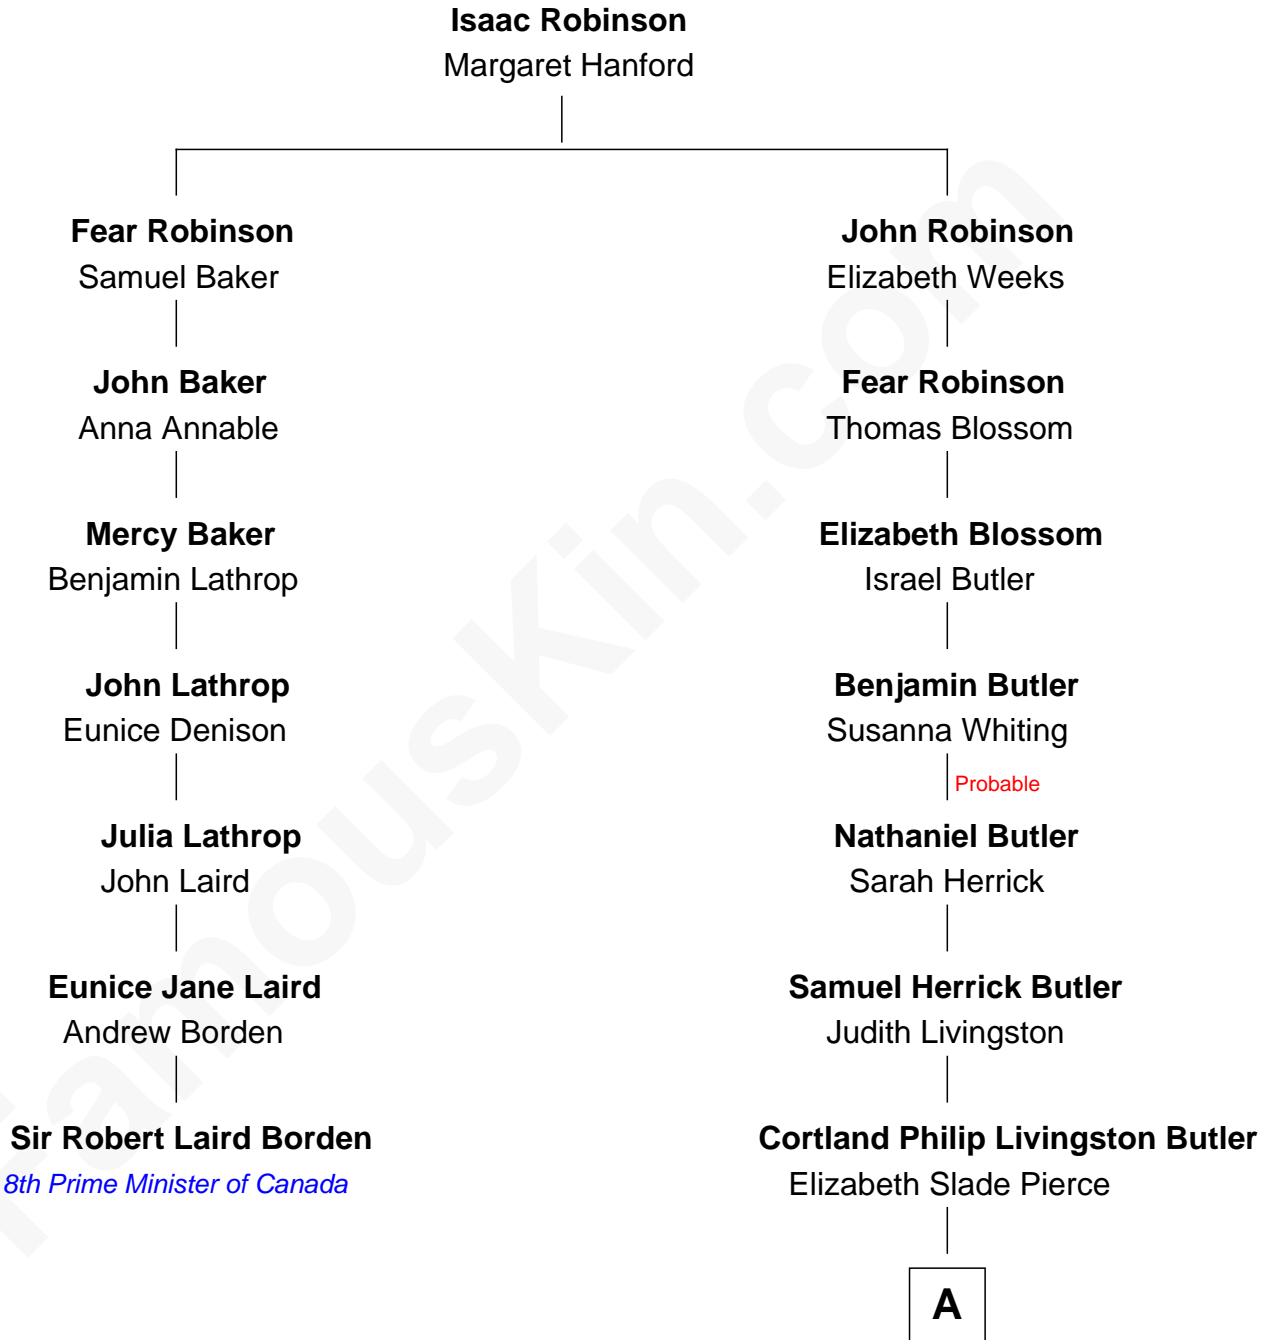

# FamousKin.com Relationship Chart of

**Sir Robert Laird Borden**

*8th Prime Minister of Canada*

6th cousin 5 times removed of

**Jeb Bush**

*43rd Governor of Florida*

**A**

|  
**Mary Elizabeth Butler**  
Robert Emmet Sheldon

|  
**Flora Sheldon**  
Samuel Prescott Bush

|  
**Prescott Sheldon Bush**  
Dorothy Wear Walker

|  
**George Herbert Walker Bush**  
Barbara Pierce

|  
**Jeb Bush**  
*43rd Governor of Florida*