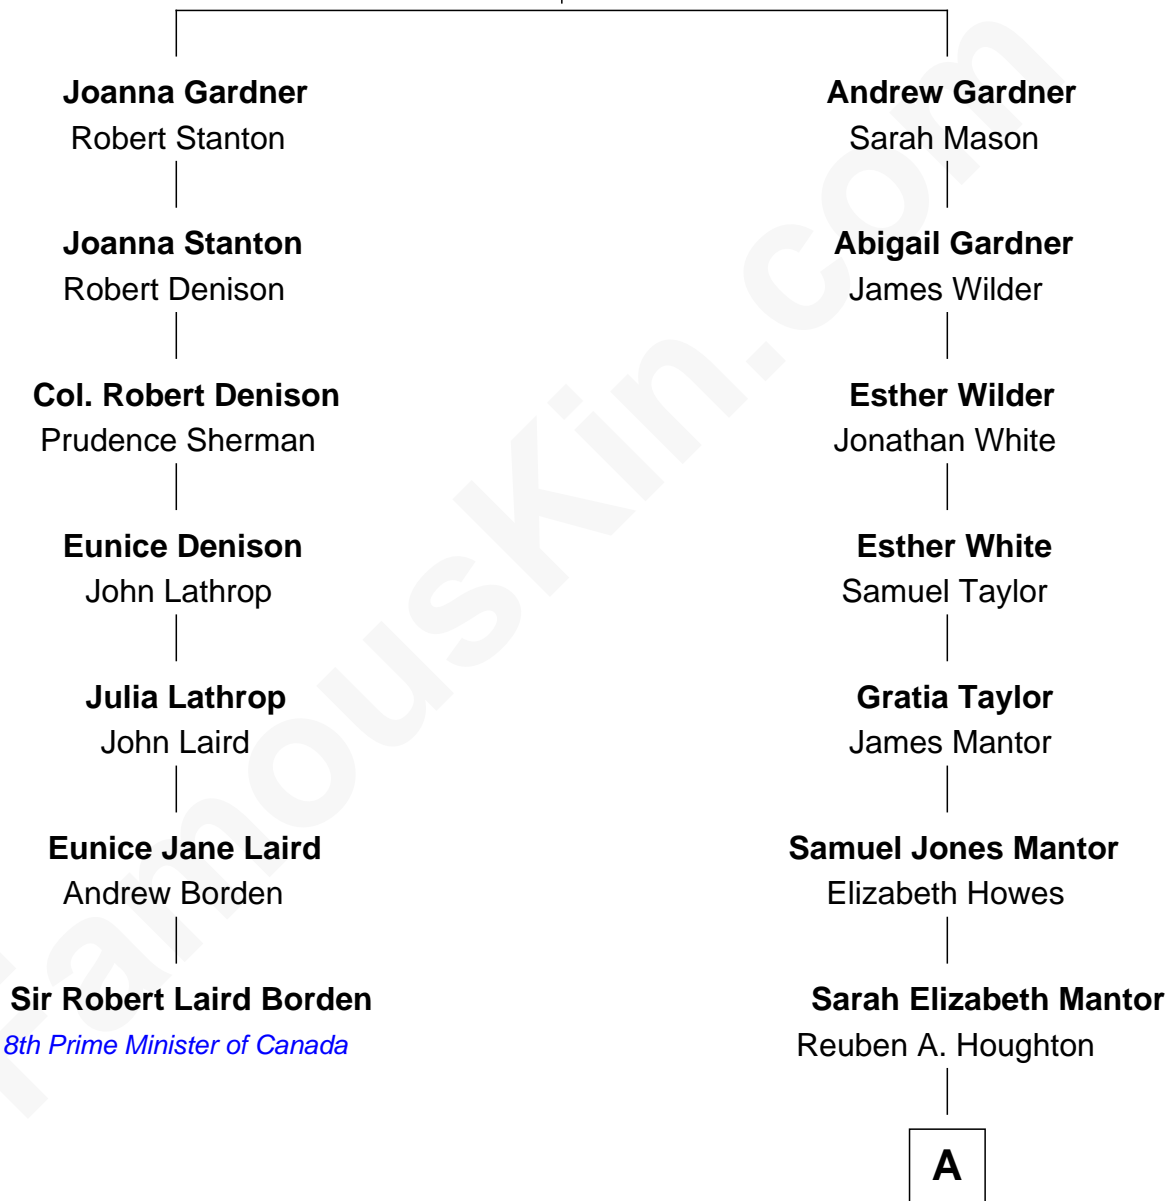

FamousKin.com Relationship Chart of

Sir Robert Laird Borden

8th Prime Minister of Canada

6th cousin 5 times removed of

Kim Kardashian

TV Personality

Thomas Gardner

Lucy Smith

A

Otis Sewall Houghton

Lula Laura Barnard

True Otis Houghton

Mary Lee Pickens

Robert True Houghton

Mary Gordon Campbell

Kristen Mary Houghton