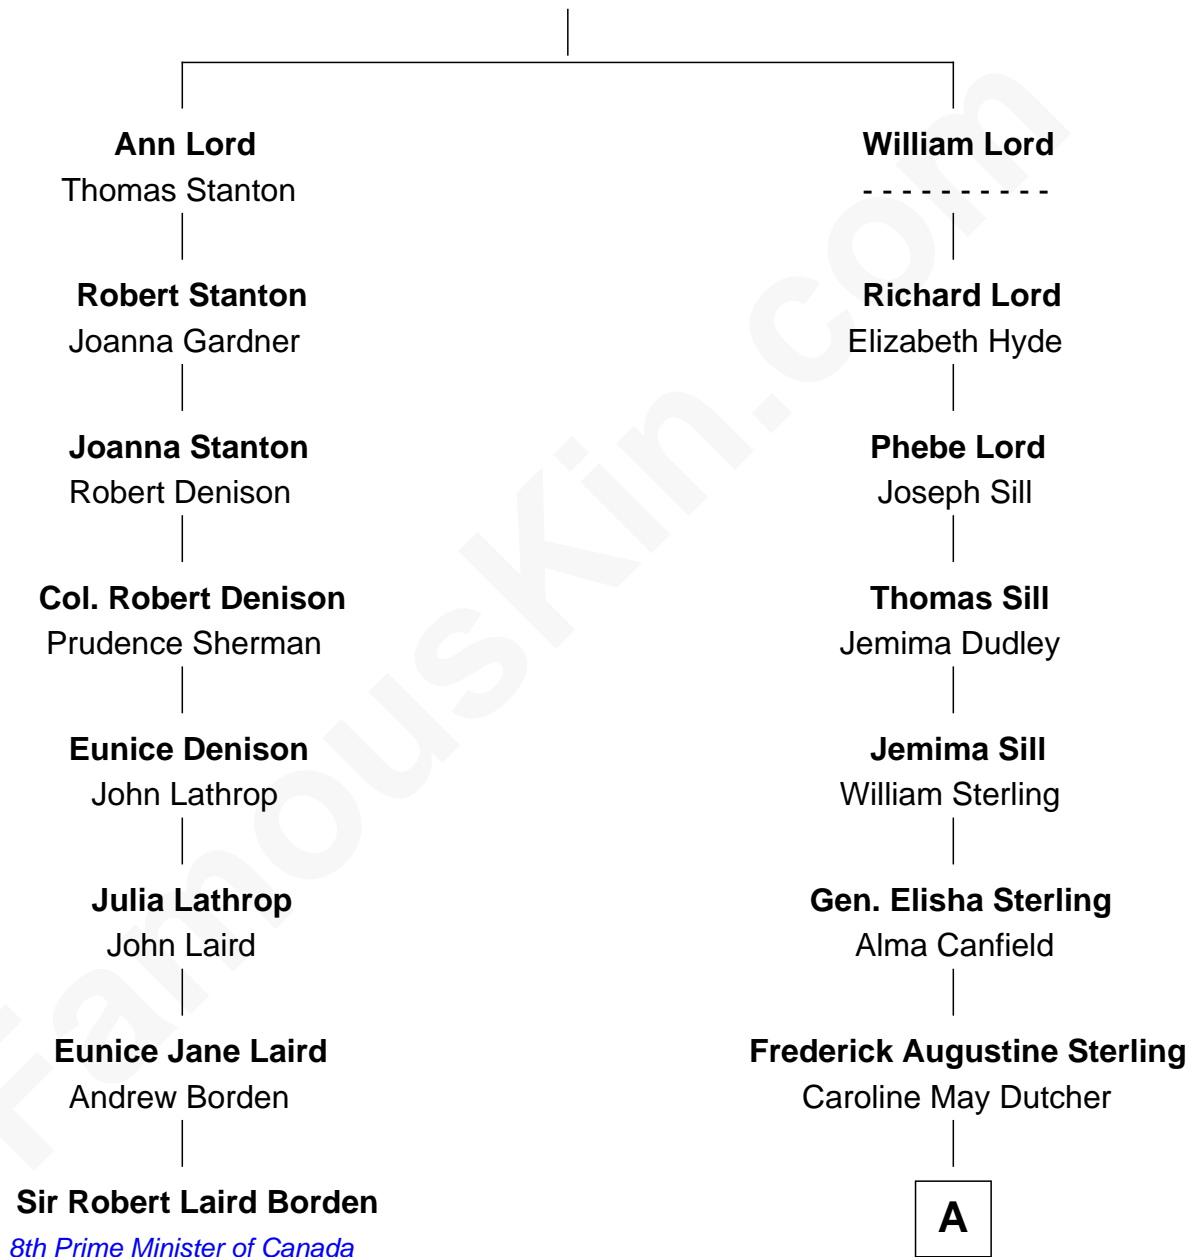

# FamousKin.com Relationship Chart of

**Sir Robert Laird Borden**

*8th Prime Minister of Canada*

7th cousin 4 times removed of

**Oliver Platt**

*Movie Actor*

**Thomas Lord**

Dorothy Bird

**A**

**Caroline Dutcher Sterling**

Joseph Hodges Choate

**Joseph Hodges Choate**

Cora Lyman Oliver

**Helen Choate**

Geoffrey Platt

**Nicholas Platt**

Sheila Maynard

**Oliver Platt**

*Movie Actor*