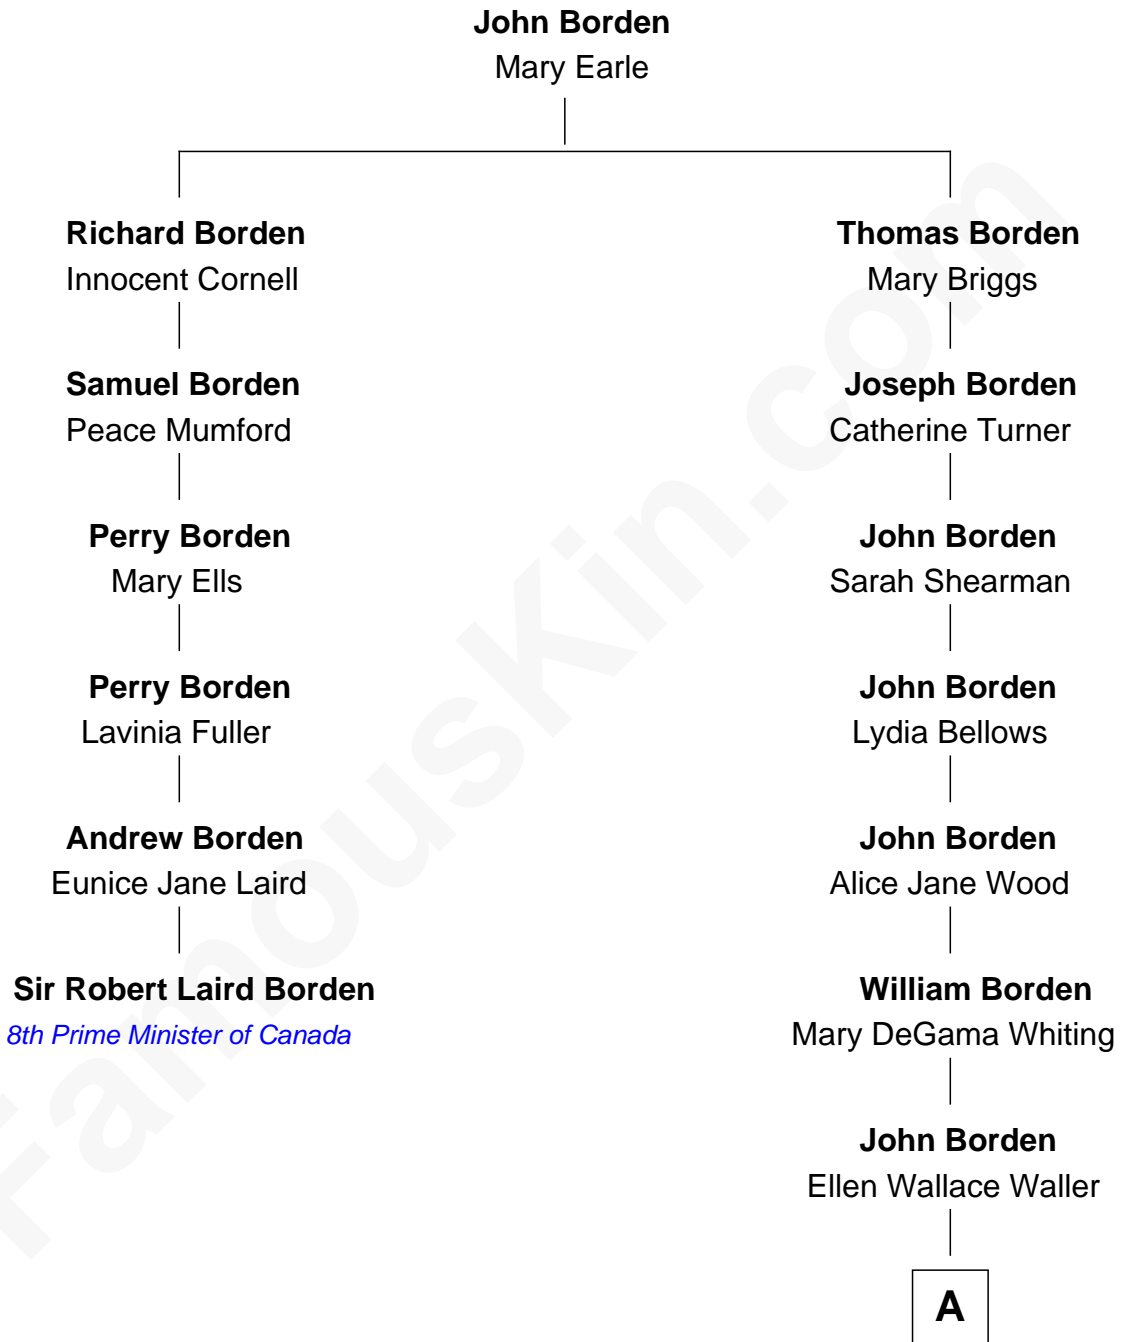

**FamousKin.com**  
**Relationship Chart of**  
**Sir Robert Laird Borden**  
*8th Prime Minister of Canada*

**5th cousin 3 times removed of**  
**Adlai Stevenson III**  
*U.S. Senator from Illinois*

**A**

**Ellen Borden**  
Adlai Ewing Stevenson

**Adlai Stevenson III**  
*U.S. Senator from Illinois*

FamousKin.com