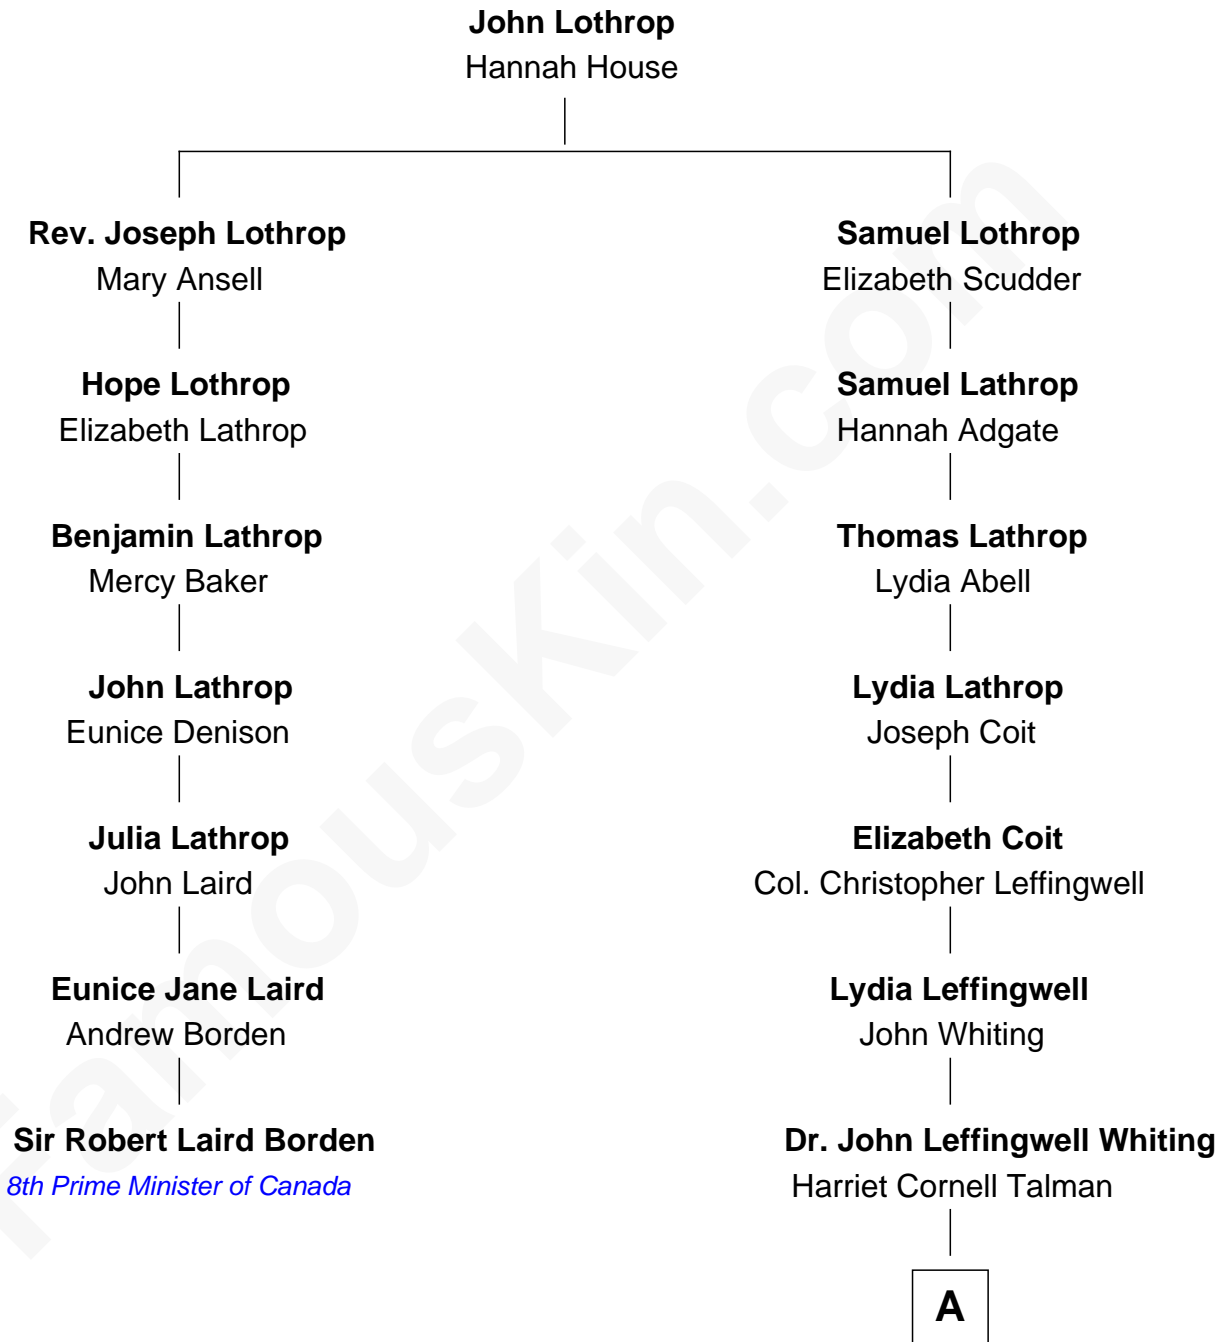

FamousKin.com
Relationship Chart of
Sir Robert Laird Borden
8th Prime Minister of Canada

6th cousin 5 times removed of
Adlai Stevenson III
U.S. Senator from Illinois

A

|
John Talman Whiting

Mary Sophia Hill

|
Mary DeGama Whiting

William Borden

|
John Borden

Ellen Wallace Waller

|
Ellen Borden

Adlai Ewing Stevenson

|
Adlai Stevenson III

U.S. Senator from Illinois