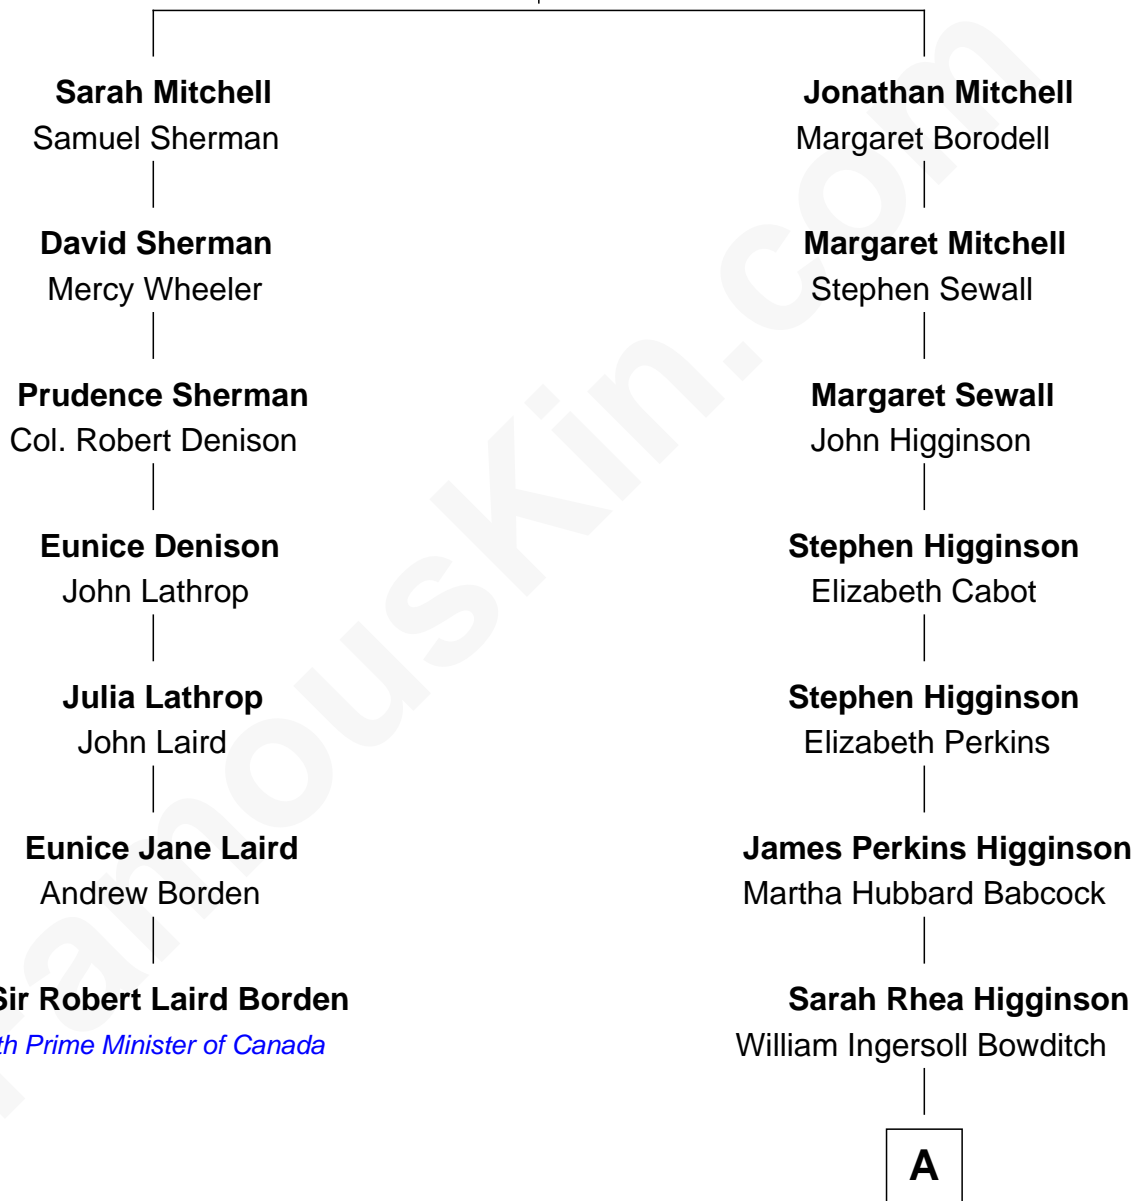

**FamousKin.com**  
**Relationship Chart of**  
**Sir Robert Laird Borden**  
*8th Prime Minister of Canada*

**6th cousin 4 times removed of**

**James Spader**  
*TV and Movie Actor*

**Matthew Mitchell**  
 Susan Wood

A

Frederic Channing Bowditch

Elizabeth Thompson Forster

Elizabeth Higginson Bowditch

James Randall Fraser

Jean Fraser

Stoddard Greenwood Spader

James Spader