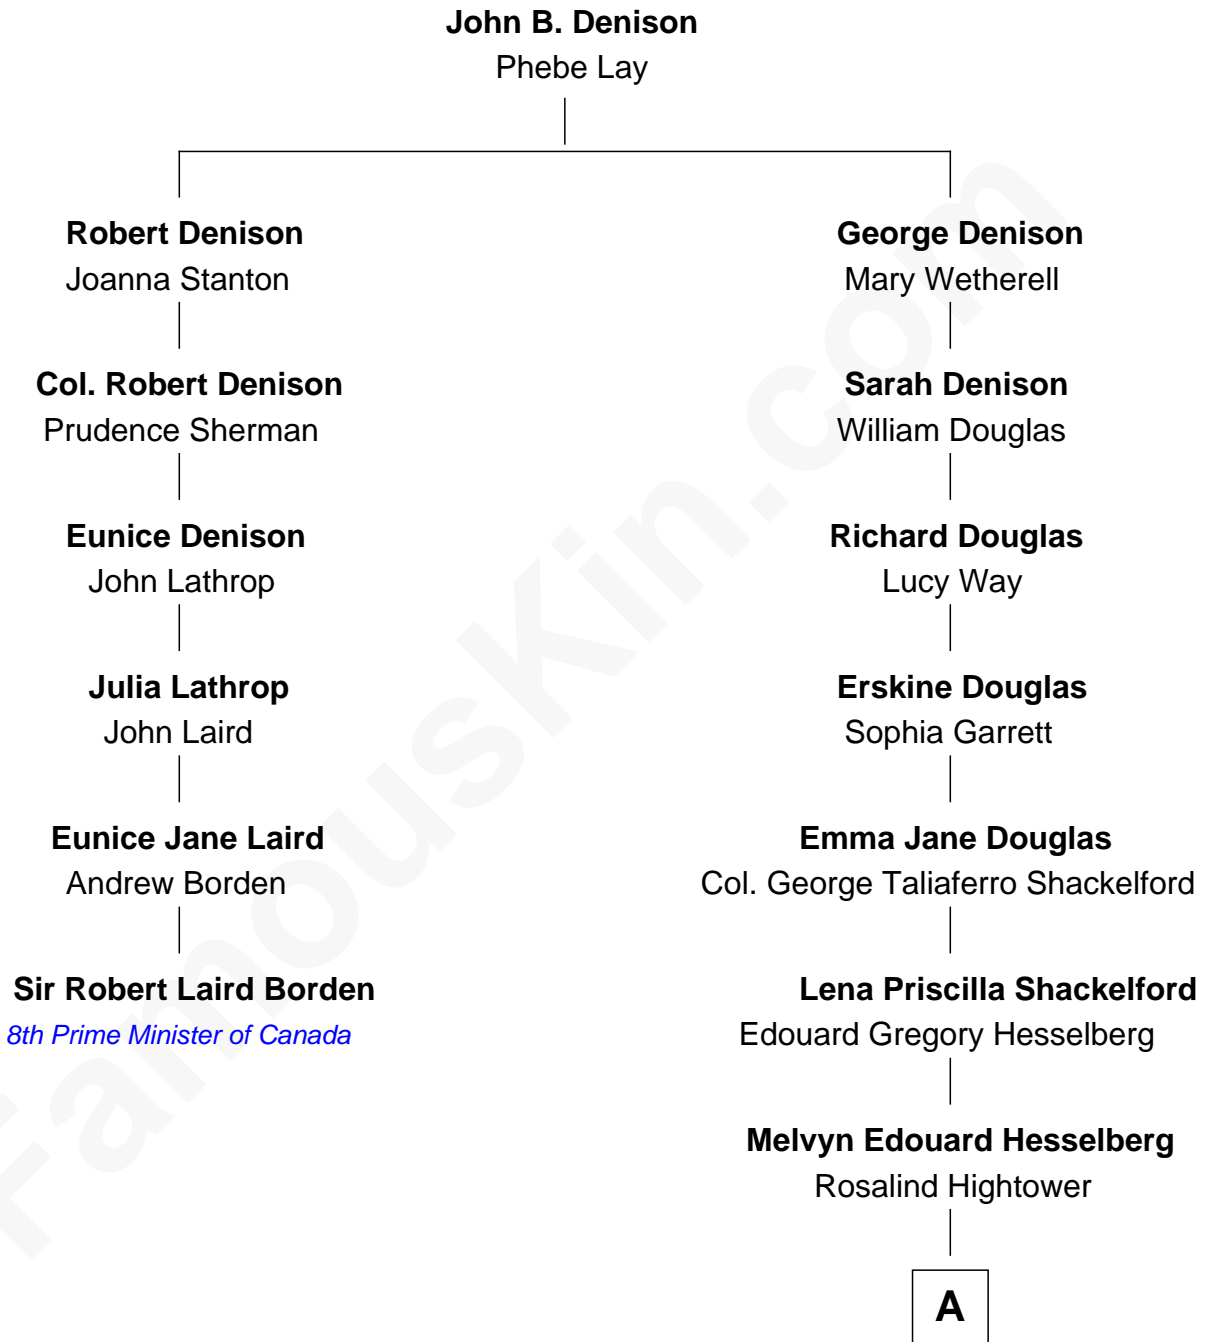

**FamousKin.com**  
**Relationship Chart of**  
**Sir Robert Laird Borden**  
*8th Prime Minister of Canada*

5th cousin 3 times removed of

**Illeana Douglas**  
*TV and Movie Actress*

A

Gregory Hesselberg

Joan Georgescu

Illeana Douglas

*TV and Movie Actress*

FamousKin.com