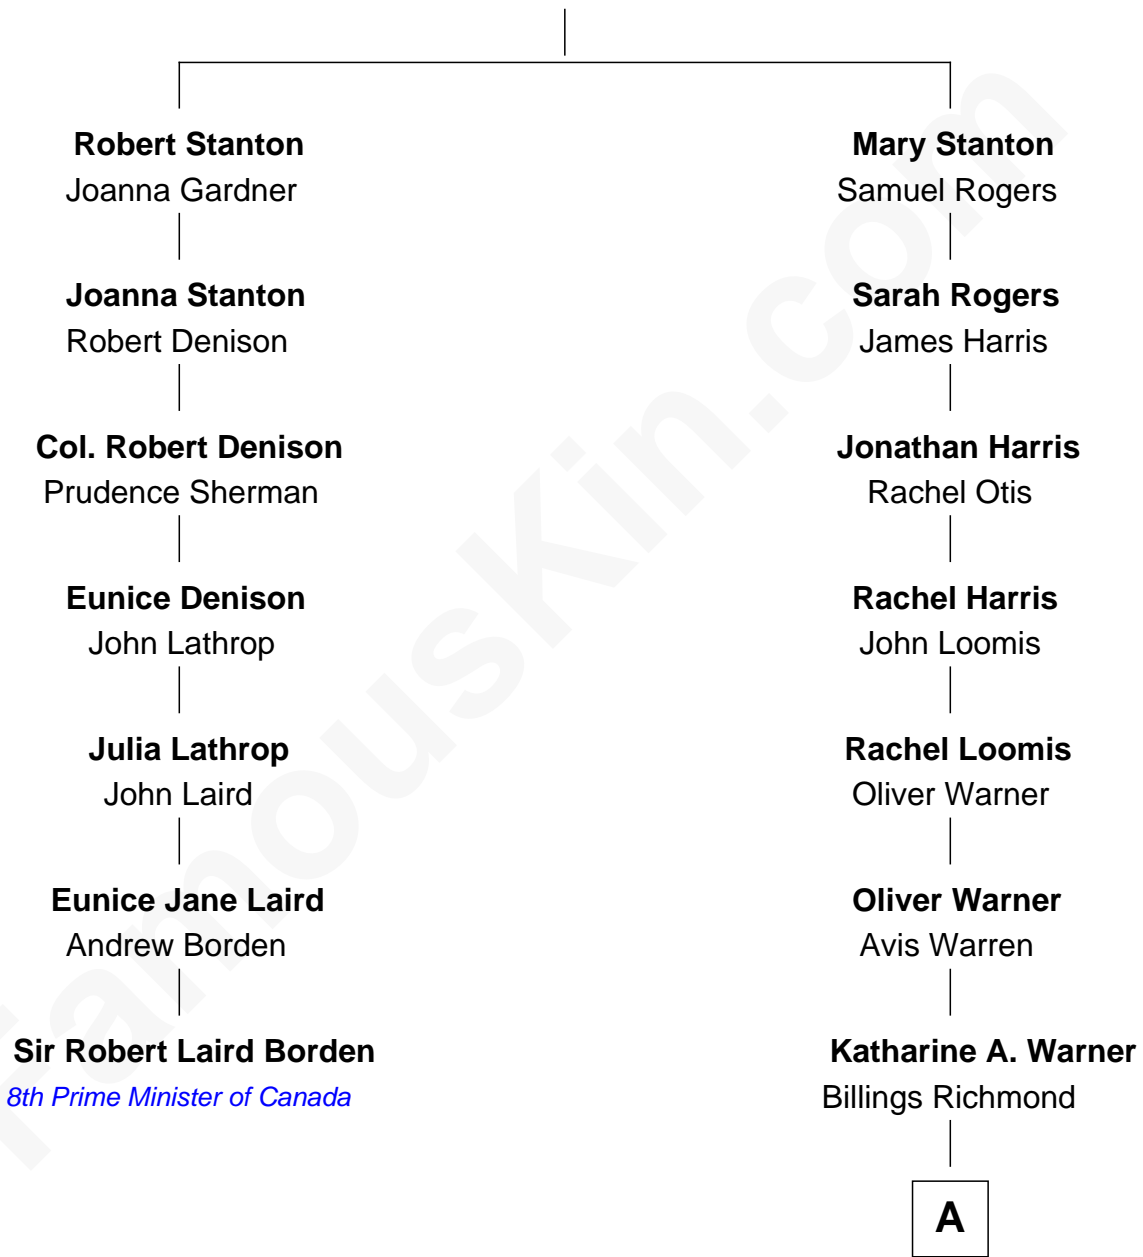

## Relationship Chart of

**Sir Robert Laird Borden**

*8th Prime Minister of Canada*

6th cousin 5 times removed of

**Zac Efron**

*Movie Actor*

**Thomas Stanton**

Ann Lord

**A**

**Luzell Richmond**  
Elmer Joy Glidden

**Joseph Henry Glidden**  
Helene Durgan

**June Helene Glidden**  
Robert Harold Baskett

**Starla June Baskett**  
David Leslie Efron

**Zac Efron**  
*Movie Actor*