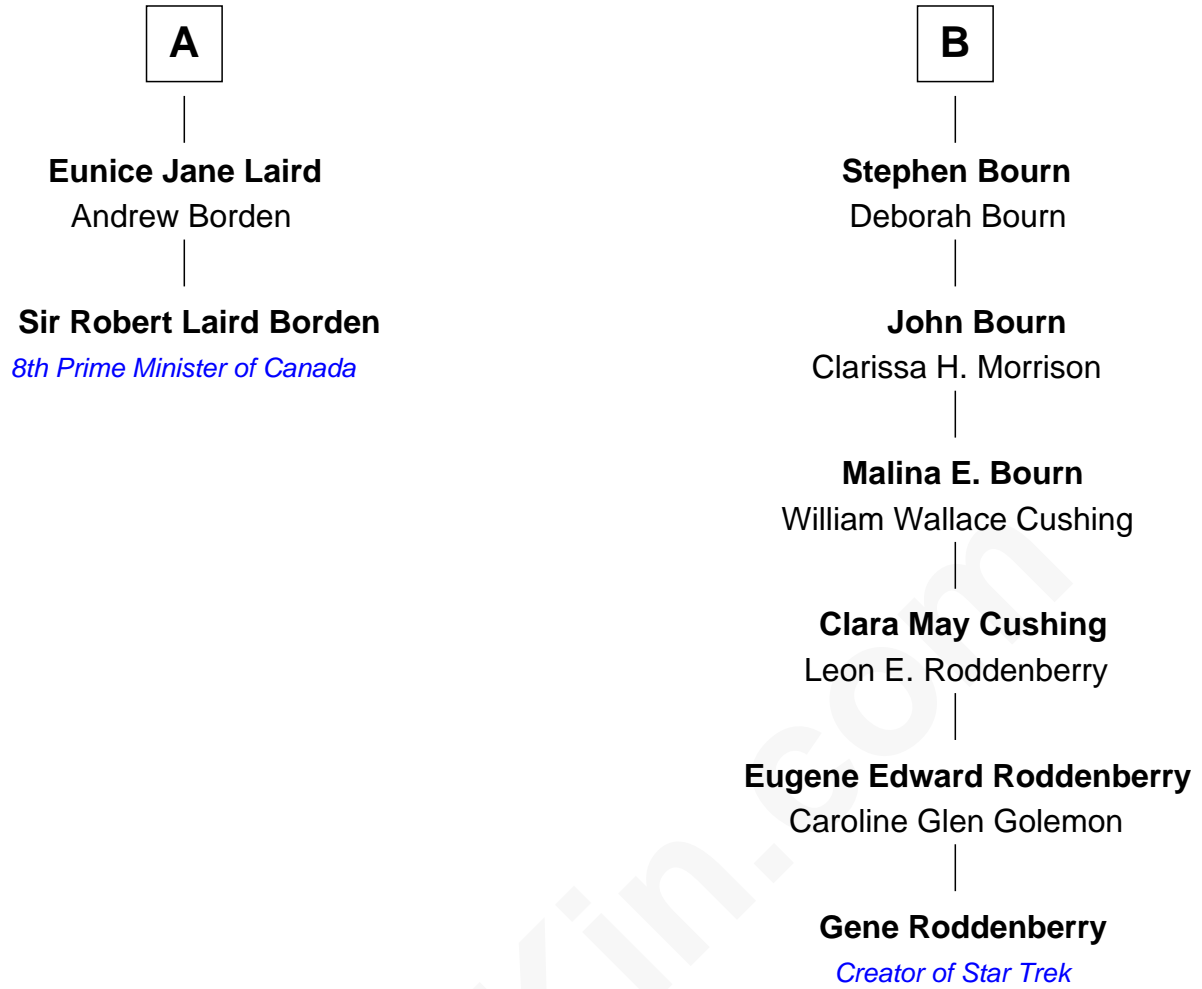

FamousKin.com Relationship Chart of

Sir Robert Laird Borden

8th Prime Minister of Canada

8th cousin 4 times removed of

Gene Roddenberry

Creator of Star Trek

Henry Sherman

Agnes - - - - -

Gene Roddenberry photo by [NASA on the Commons](#)