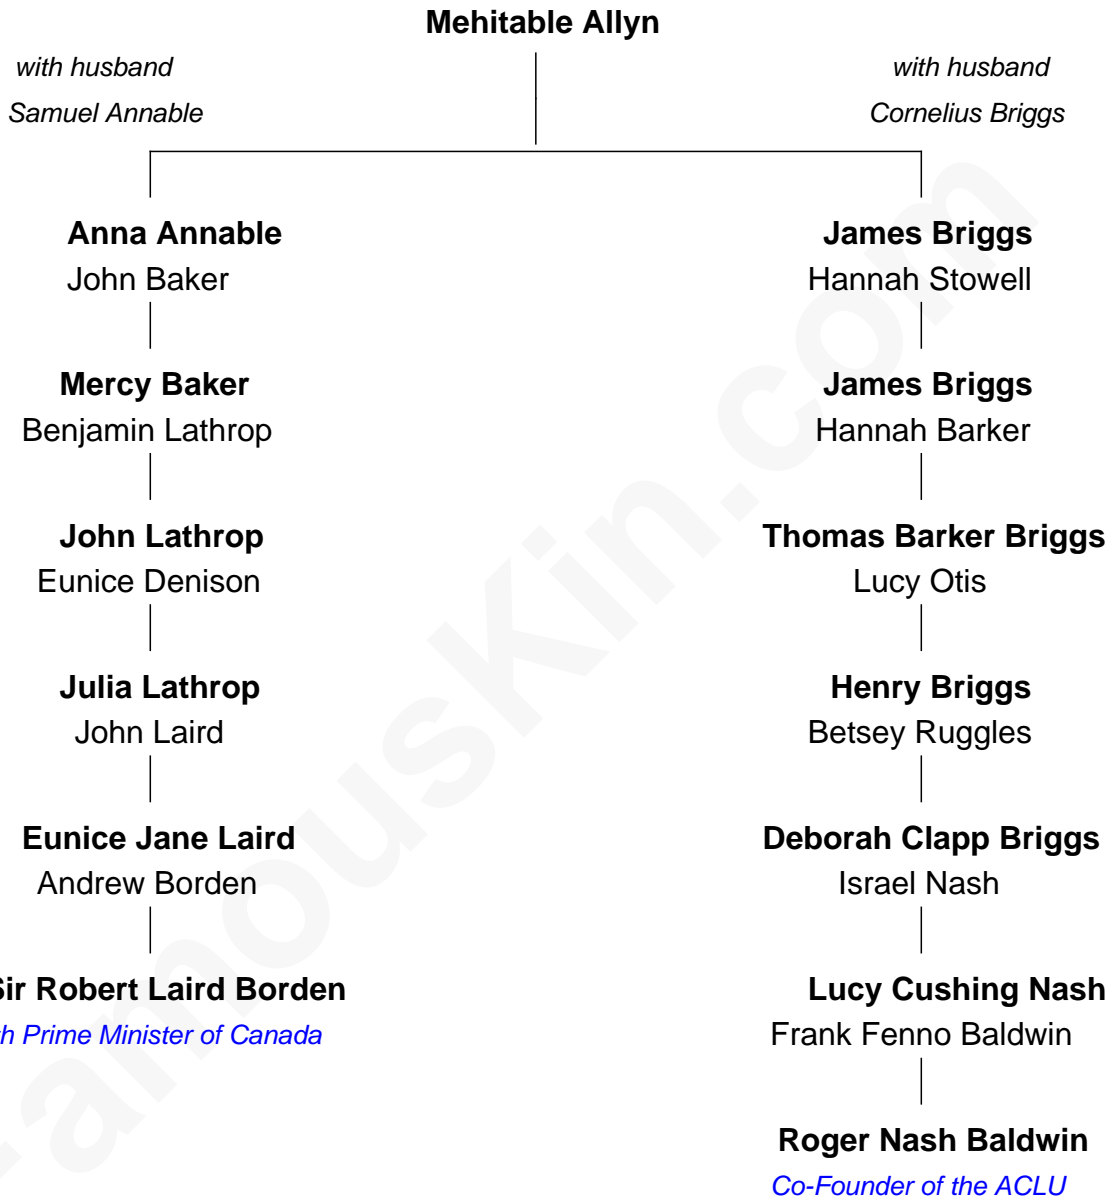

FamousKin.com Relationship Chart of

Sir Robert Laird Borden

8th Prime Minister of Canada

5th cousin 1 time removed of

Roger Nash Baldwin

Co-Founder of the ACLU

Roger Nash Baldwin photo by [Bernard Gotfryd](#)