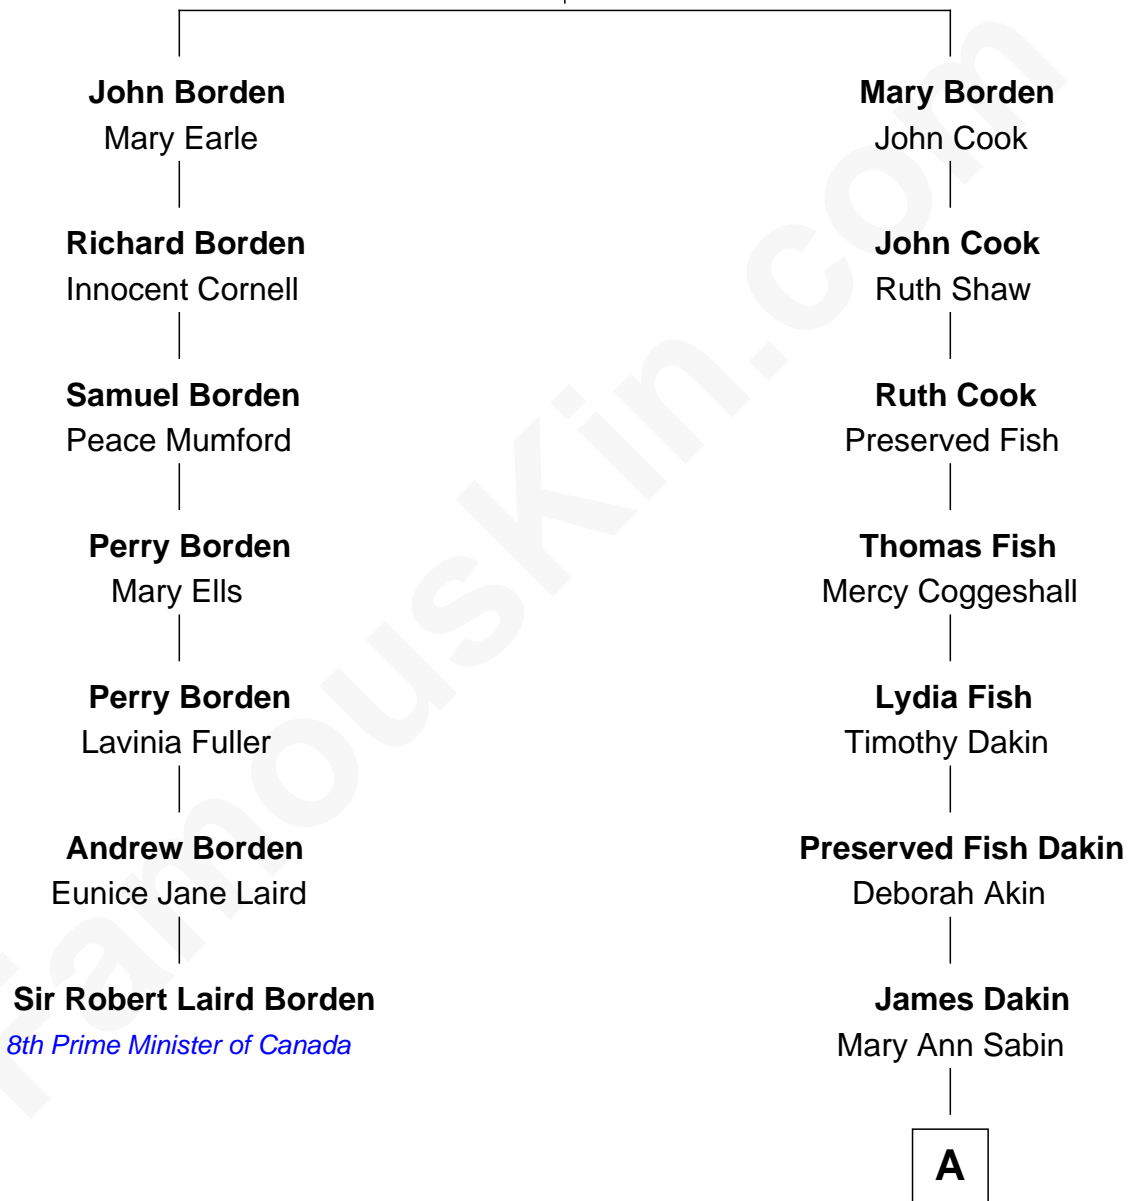

**FamousKin.com**  
**Relationship Chart of**  
**Sir Robert Laird Borden**  
*8th Prime Minister of Canada*

**6th cousin 6 times removed of**

**Ethan Hawke**

*Actor, Director, Screenwriter, Novelist*

**Richard Borden**

Joane Fowle

**A**

**Dr. Edwin Francis Dakin**

Hannah Jane Bellar

**Ida Jane Dakin**

George Washington Hawke

**Ronald M. Hawke**

Edith S. Mosher

**Frank Taylor Hawke**

Betty Virginia Hartsock

**James Steven Hawke**

Leslie Carole Green

**Ethan Hawke**

*Movie Actor*